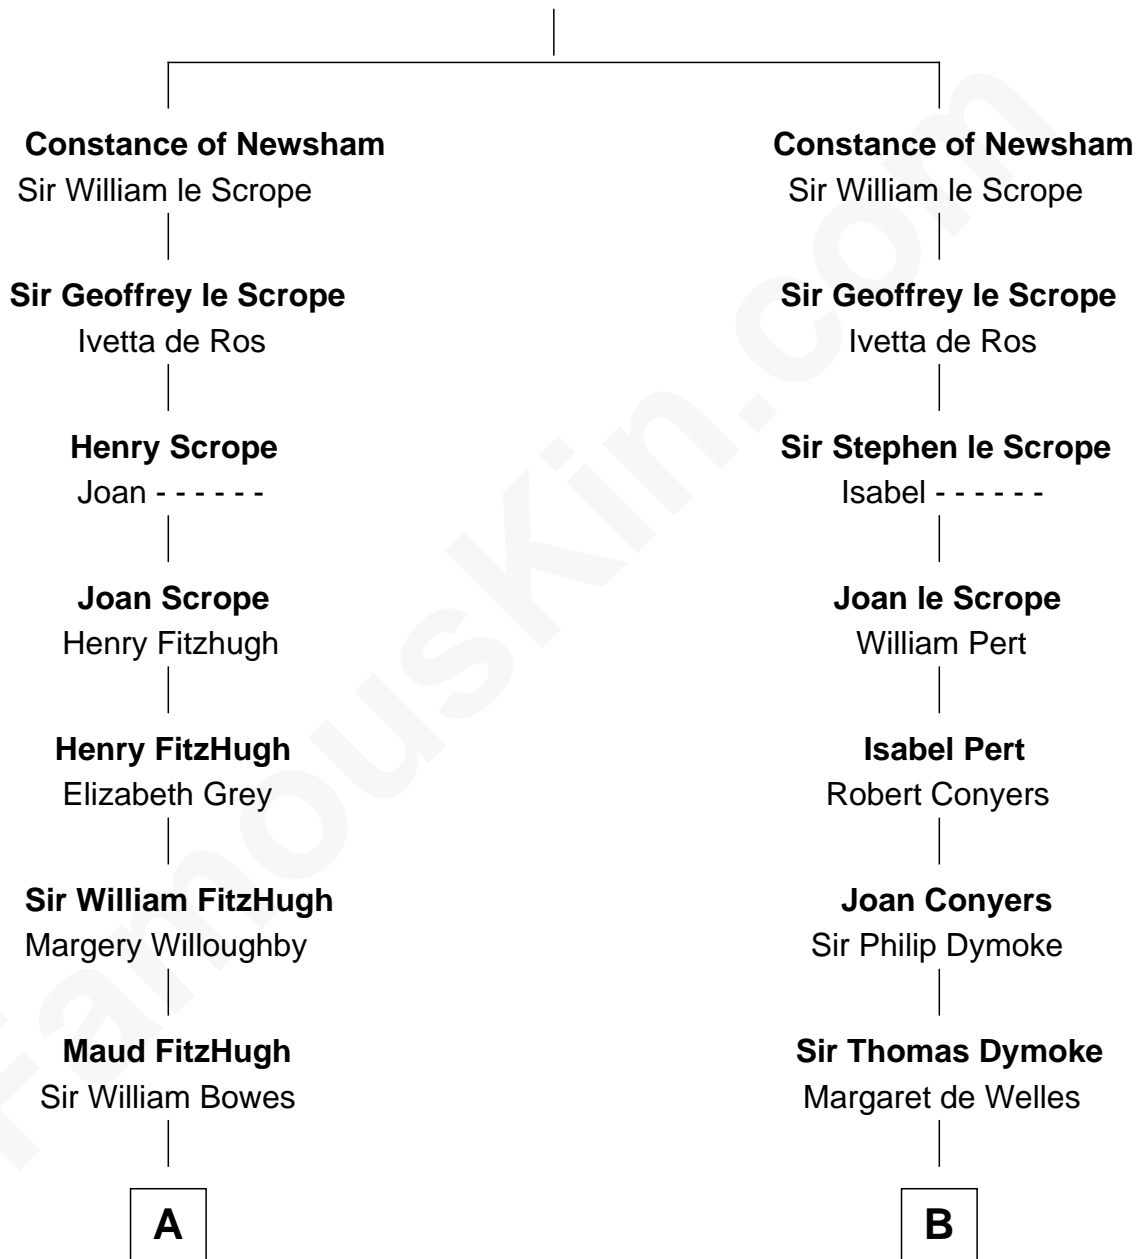

FamousKin.com Relationship Chart of

Queen Elizabeth II

Queen of the United Kingdom

20th cousin of

General George S. Patton

U.S. Army - World War II

Thomas of Newsham

C

Claude Bowes-Lyon

Frances Dora Smith

Claude George Bowes-Lyon

Cecilia Nina Cavendish-Bentinck

Elizabeth Bowes-Lyon

George VI, King of the United Kingdom

Queen Elizabeth II

Queen of the United Kingdom

D

Susanna Thompson Thorton

Andrew Glassell

Susan Thornton Glassell

George Smith Patton

George Smith Patton

Ruth Wilson

General George S. Patton