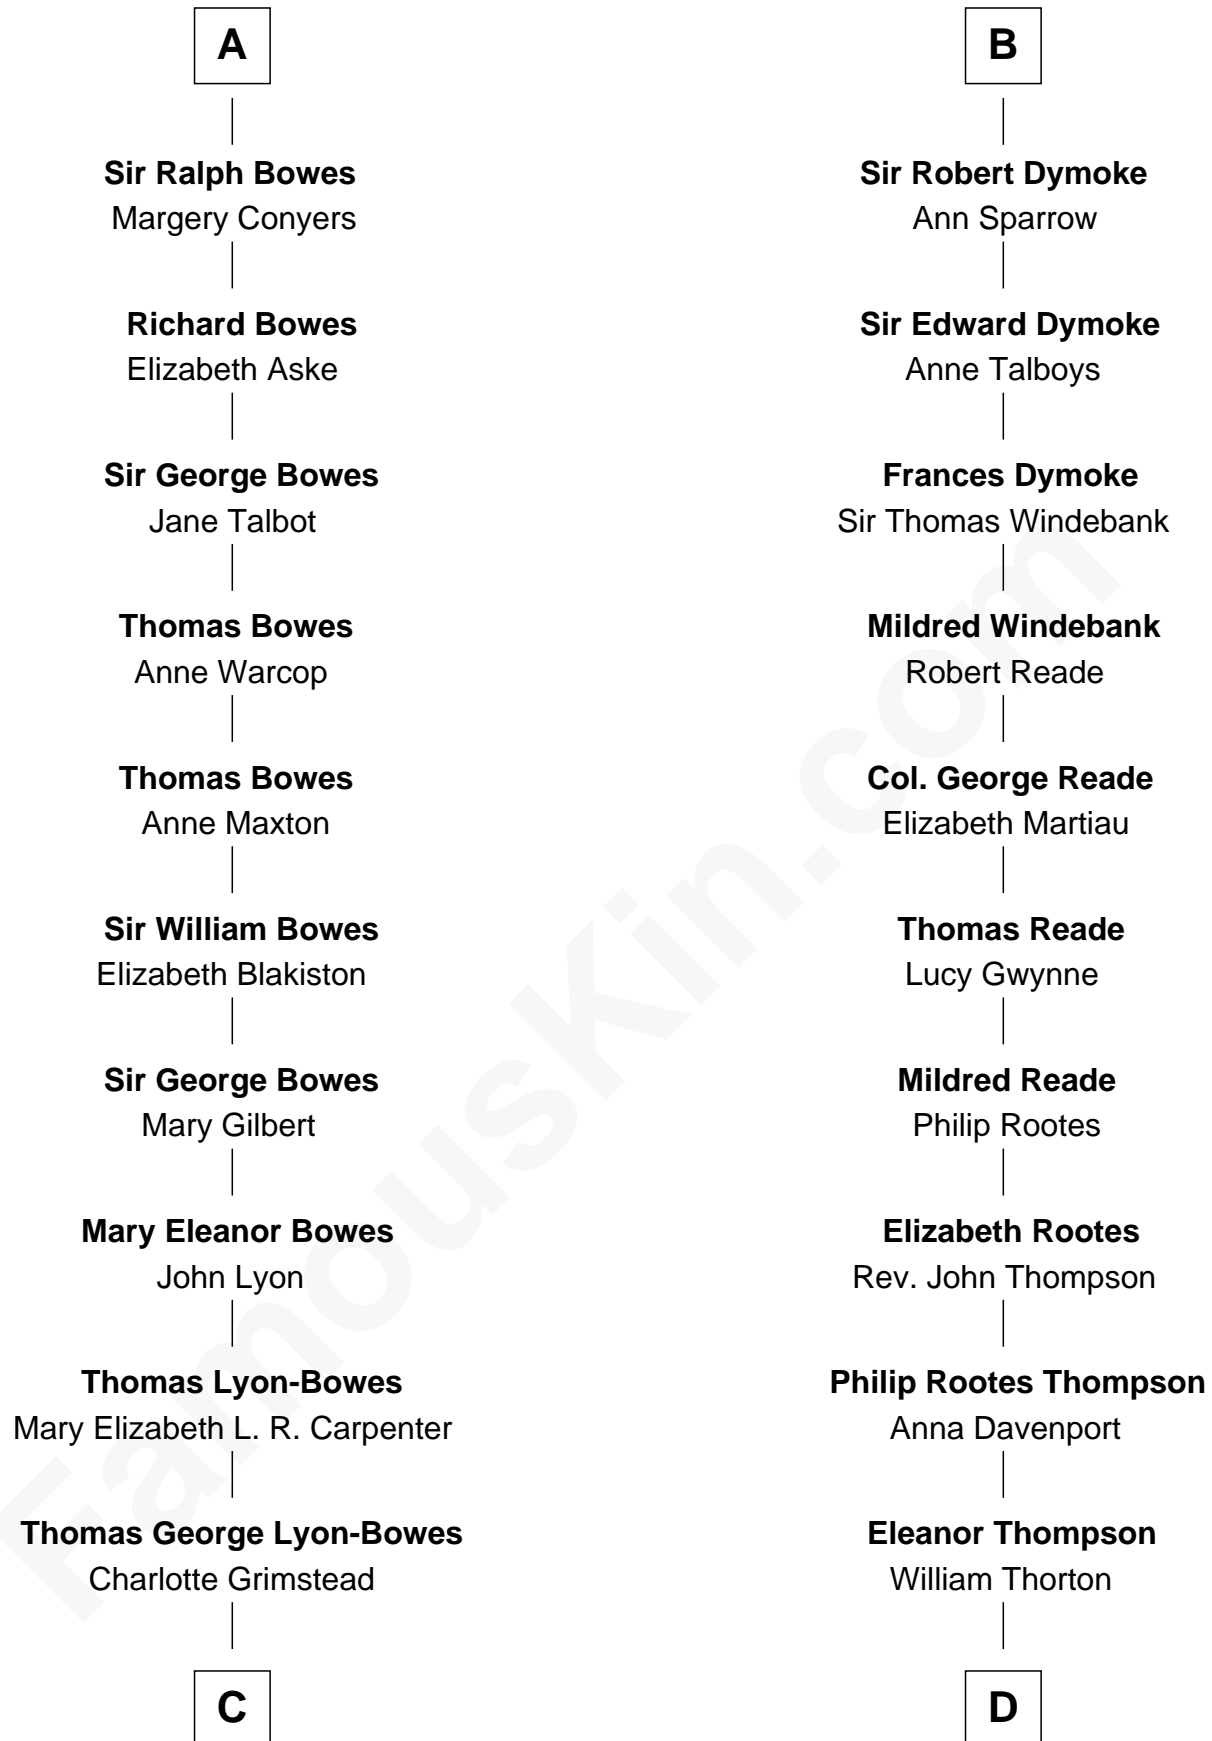

FamousKin.com Relationship Chart of

Queen Elizabeth II

Queen of the United Kingdom

20th cousin of

General George S. Patton

U.S. Army - World War II

Thomas of Newsham

C

Claude Bowes-Lyon

Frances Dora Smith

Claude George Bowes-Lyon

Cecilia Nina Cavendish-Bentinck

Elizabeth Bowes-Lyon

George VI, King of the United Kingdom

Queen Elizabeth II

Queen of the United Kingdom