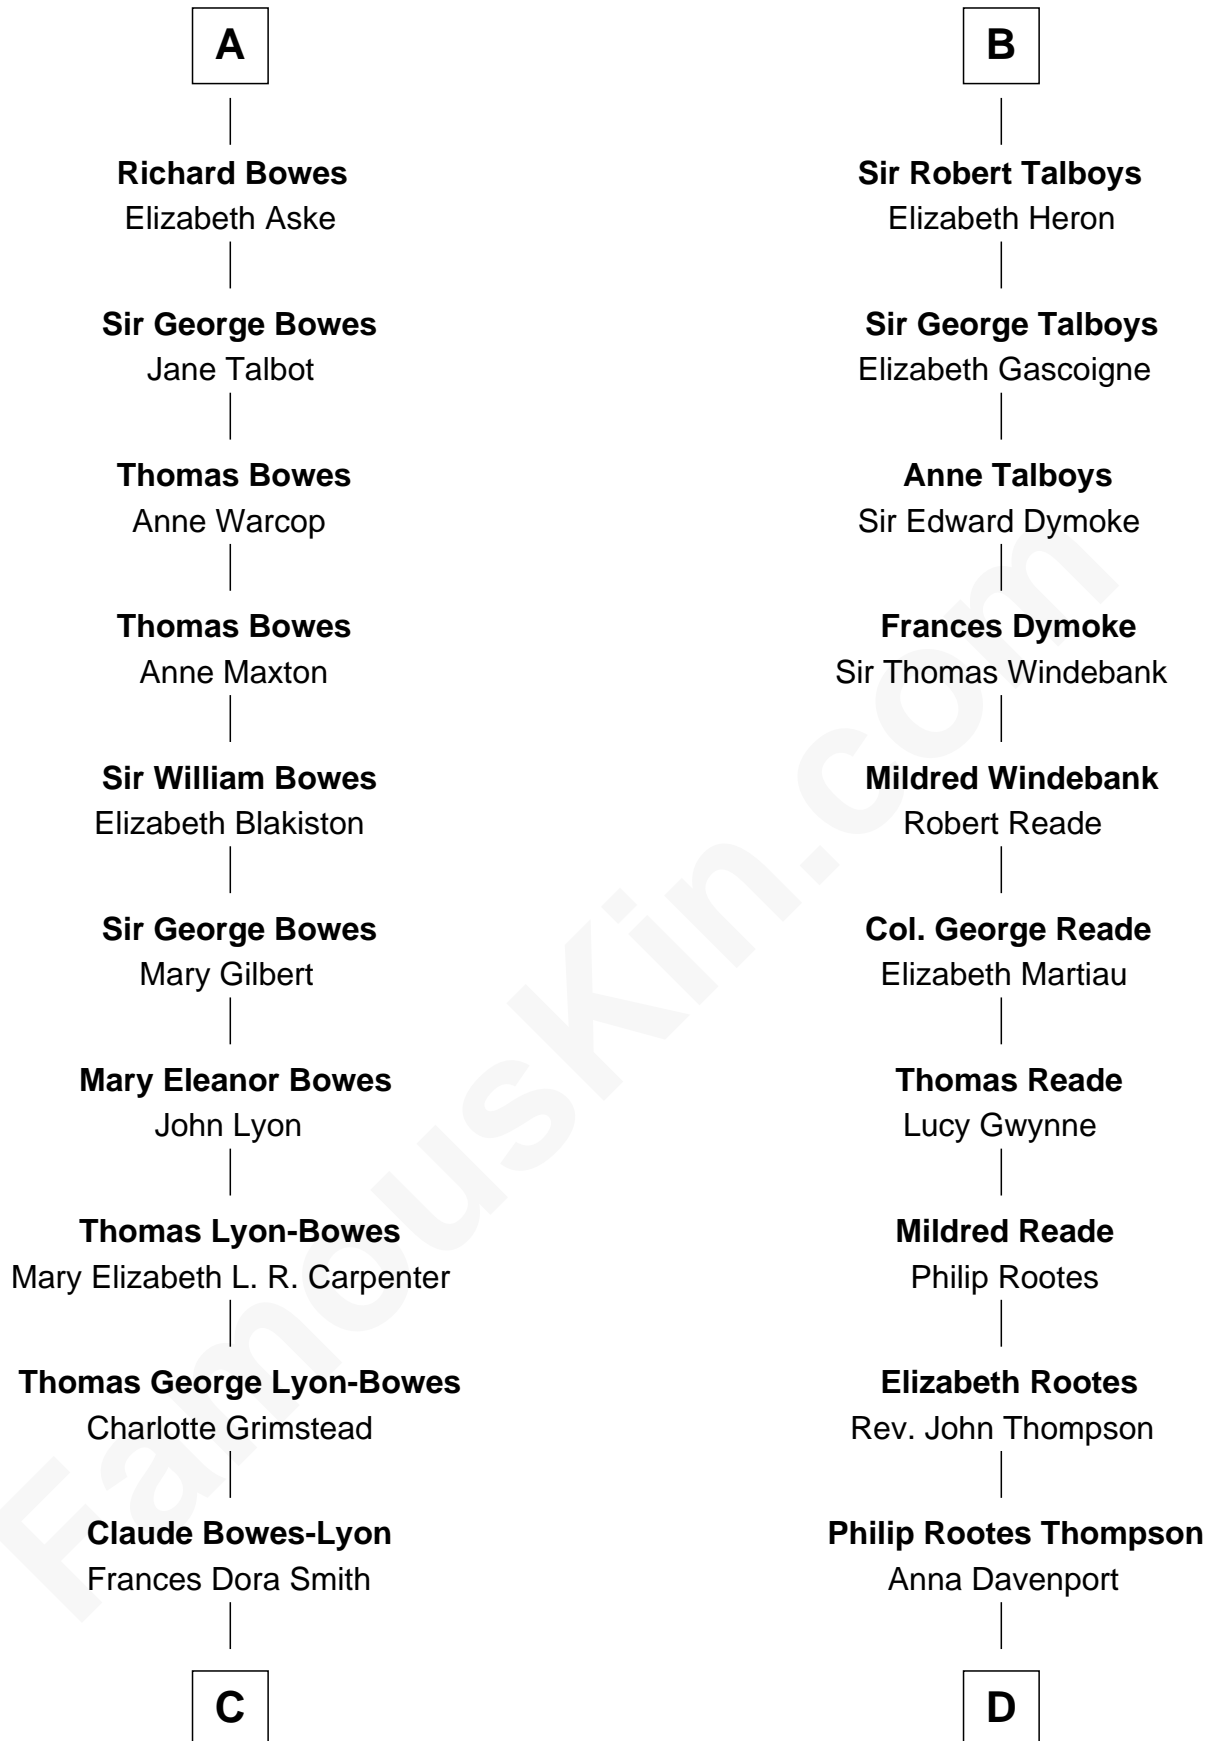

FamousKin.com Relationship Chart of

Queen Elizabeth II

Queen of the United Kingdom

19th cousin 2 times removed of

General George S. Patton

U.S. Army - World War II

C

Claude George Bowes-Lyon
Cecilia Nina Cavendish-Bentinck

Elizabeth Bowes-Lyon
George VI, King of the United Kingdom

Queen Elizabeth II
Queen of the United Kingdom

D

Eleanor Thompson
William Thorton

Susanna Thompson Thorton
Andrew Glassell

Susan Thornton Glassell
George Smith Patton