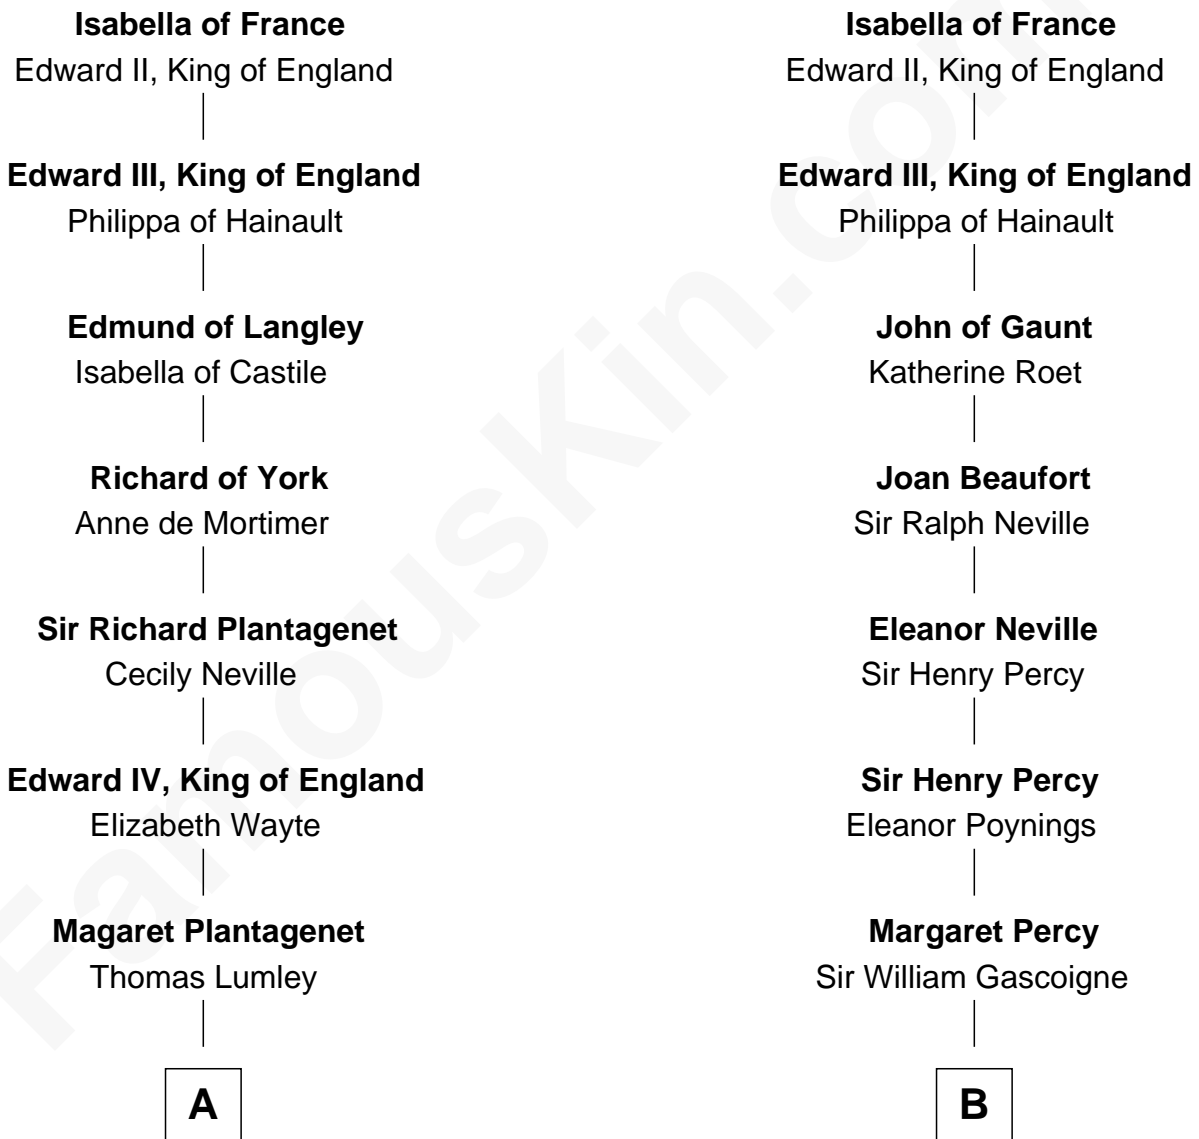

# FamousKin.com Relationship Chart of

**Queen Elizabeth II**

*Queen of the United Kingdom*

20th cousin 1 time removed of

**General George S. Patton**

*U.S. Army - World War II*

**King Philip IV of France**

Joan of Navarre

**C**

**Thomas George Lyon-Bowes**

Charlotte Grimstead

**Claude Bowes-Lyon**

Frances Dora Smith

**Claude George Bowes-Lyon**

Cecilia Nina Cavendish-Bentinck

**Elizabeth Bowes-Lyon**

George VI, King of the United Kingdom

**Queen Elizabeth II**

*Queen of the United Kingdom*

**D**

**Susanna Thompson Thorton**

Andrew Glassell

**Susan Thornton Glassell**

George Smith Patton