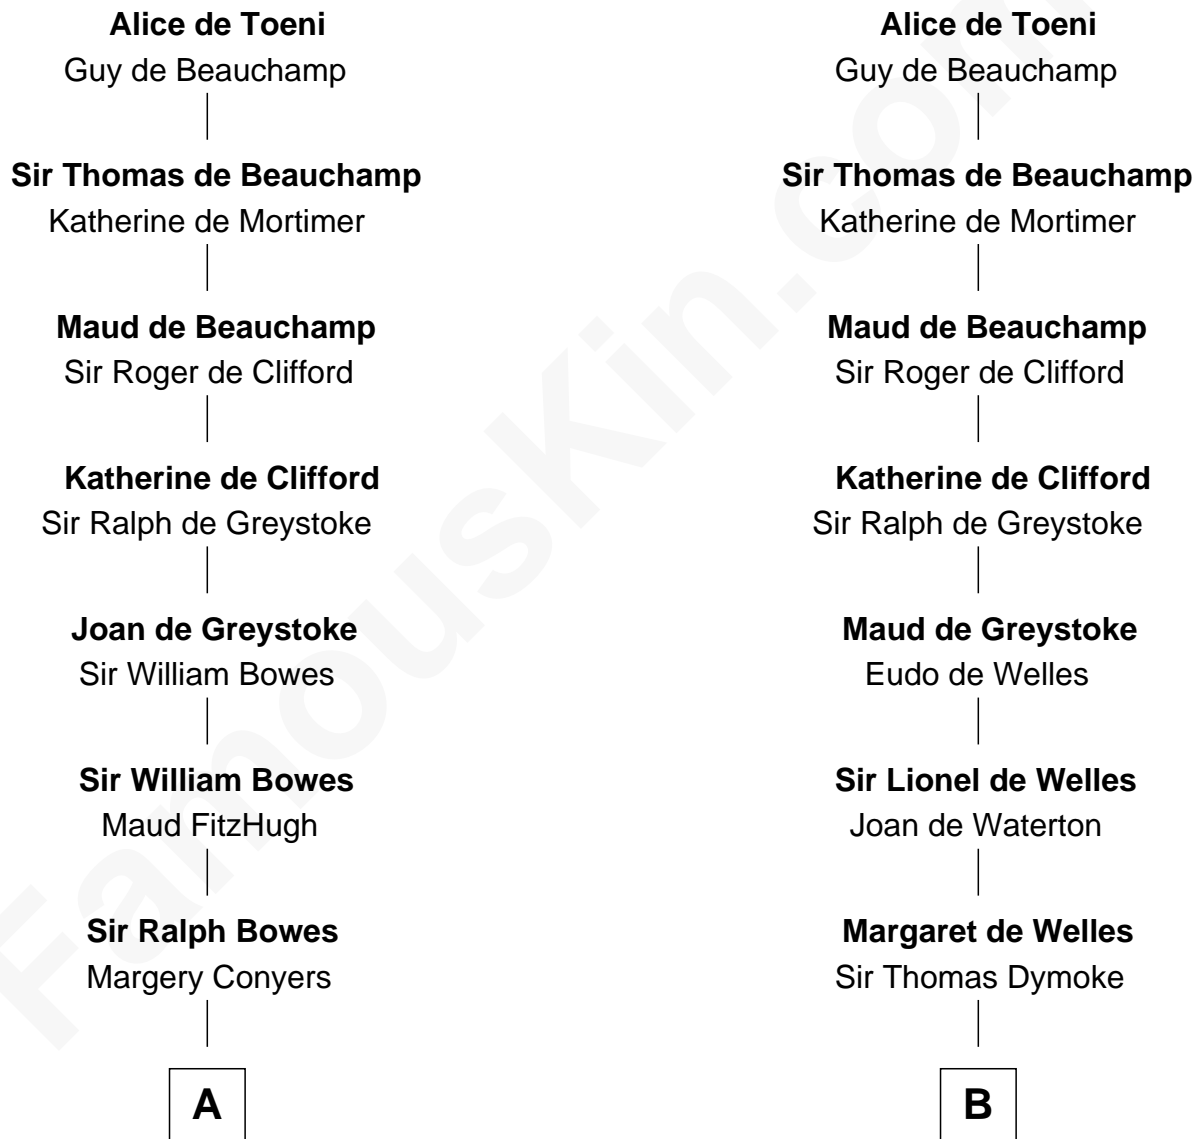

FamousKin.com Relationship Chart of

Queen Elizabeth II

Queen of the United Kingdom

19th cousin 1 time removed of

General George S. Patton

U.S. Army - World War II

Ralph VII de Toeni

Mary - - - - -

C

Claude George Bowes-Lyon
Cecilia Nina Cavendish-Bentinck

Elizabeth Bowes-Lyon
George VI, King of the United Kingdom

Queen Elizabeth II
Queen of the United Kingdom

D

Susanna Thompson Thornton
Andrew Glassell