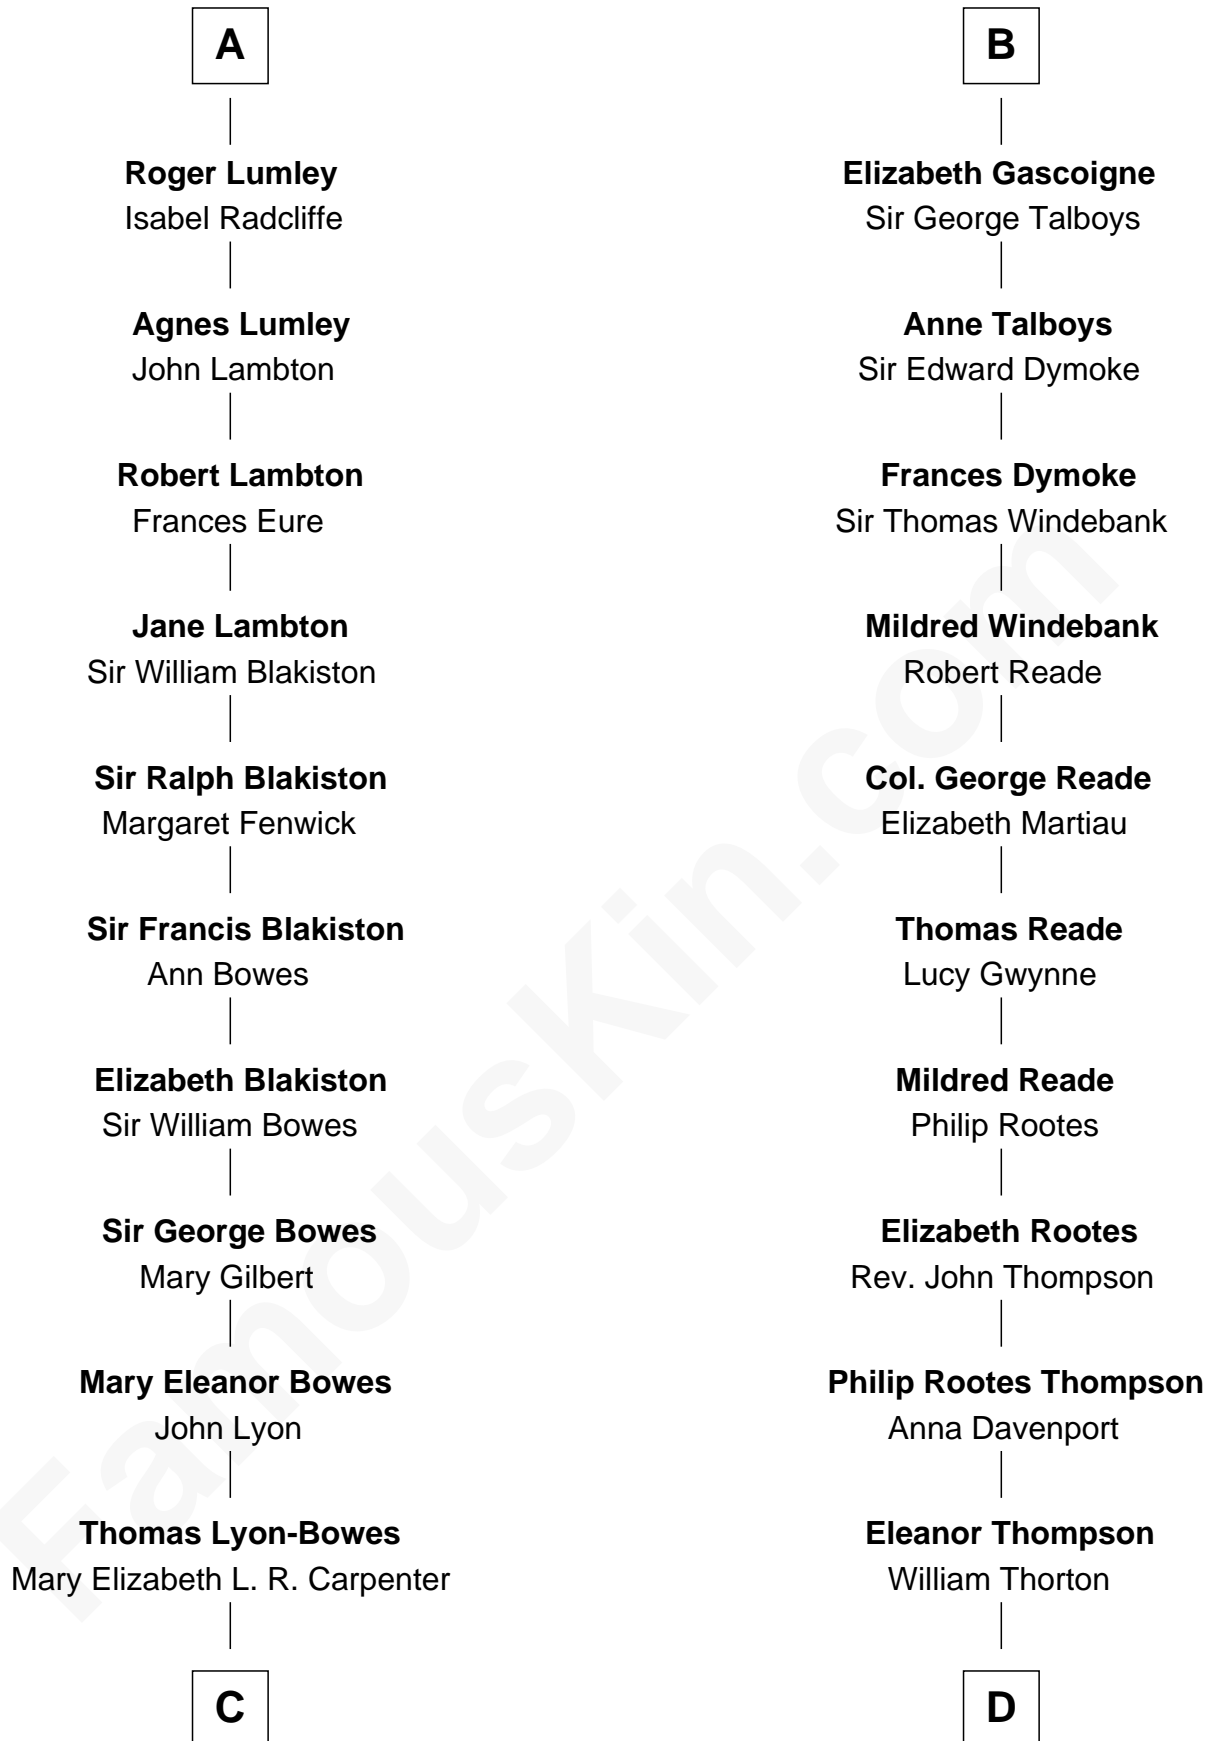

FamousKin.com Relationship Chart of

Queen Elizabeth II

Queen of the United Kingdom

20th cousin 1 time removed of

General George S. Patton

U.S. Army - World War II

C

Thomas George Lyon-Bowes

Charlotte Grimstead

Claude Bowes-Lyon

Frances Dora Smith

Claude George Bowes-Lyon

Cecilia Nina Cavendish-Bentinck

Elizabeth Bowes-Lyon

George VI, King of the United Kingdom

Queen Elizabeth II

Queen of the United Kingdom

D

Susanna Thompson Thornton

Andrew Glassell

Susan Thornton Glassell

George Smith Patton

George Smith Patton

Ruth Wilson