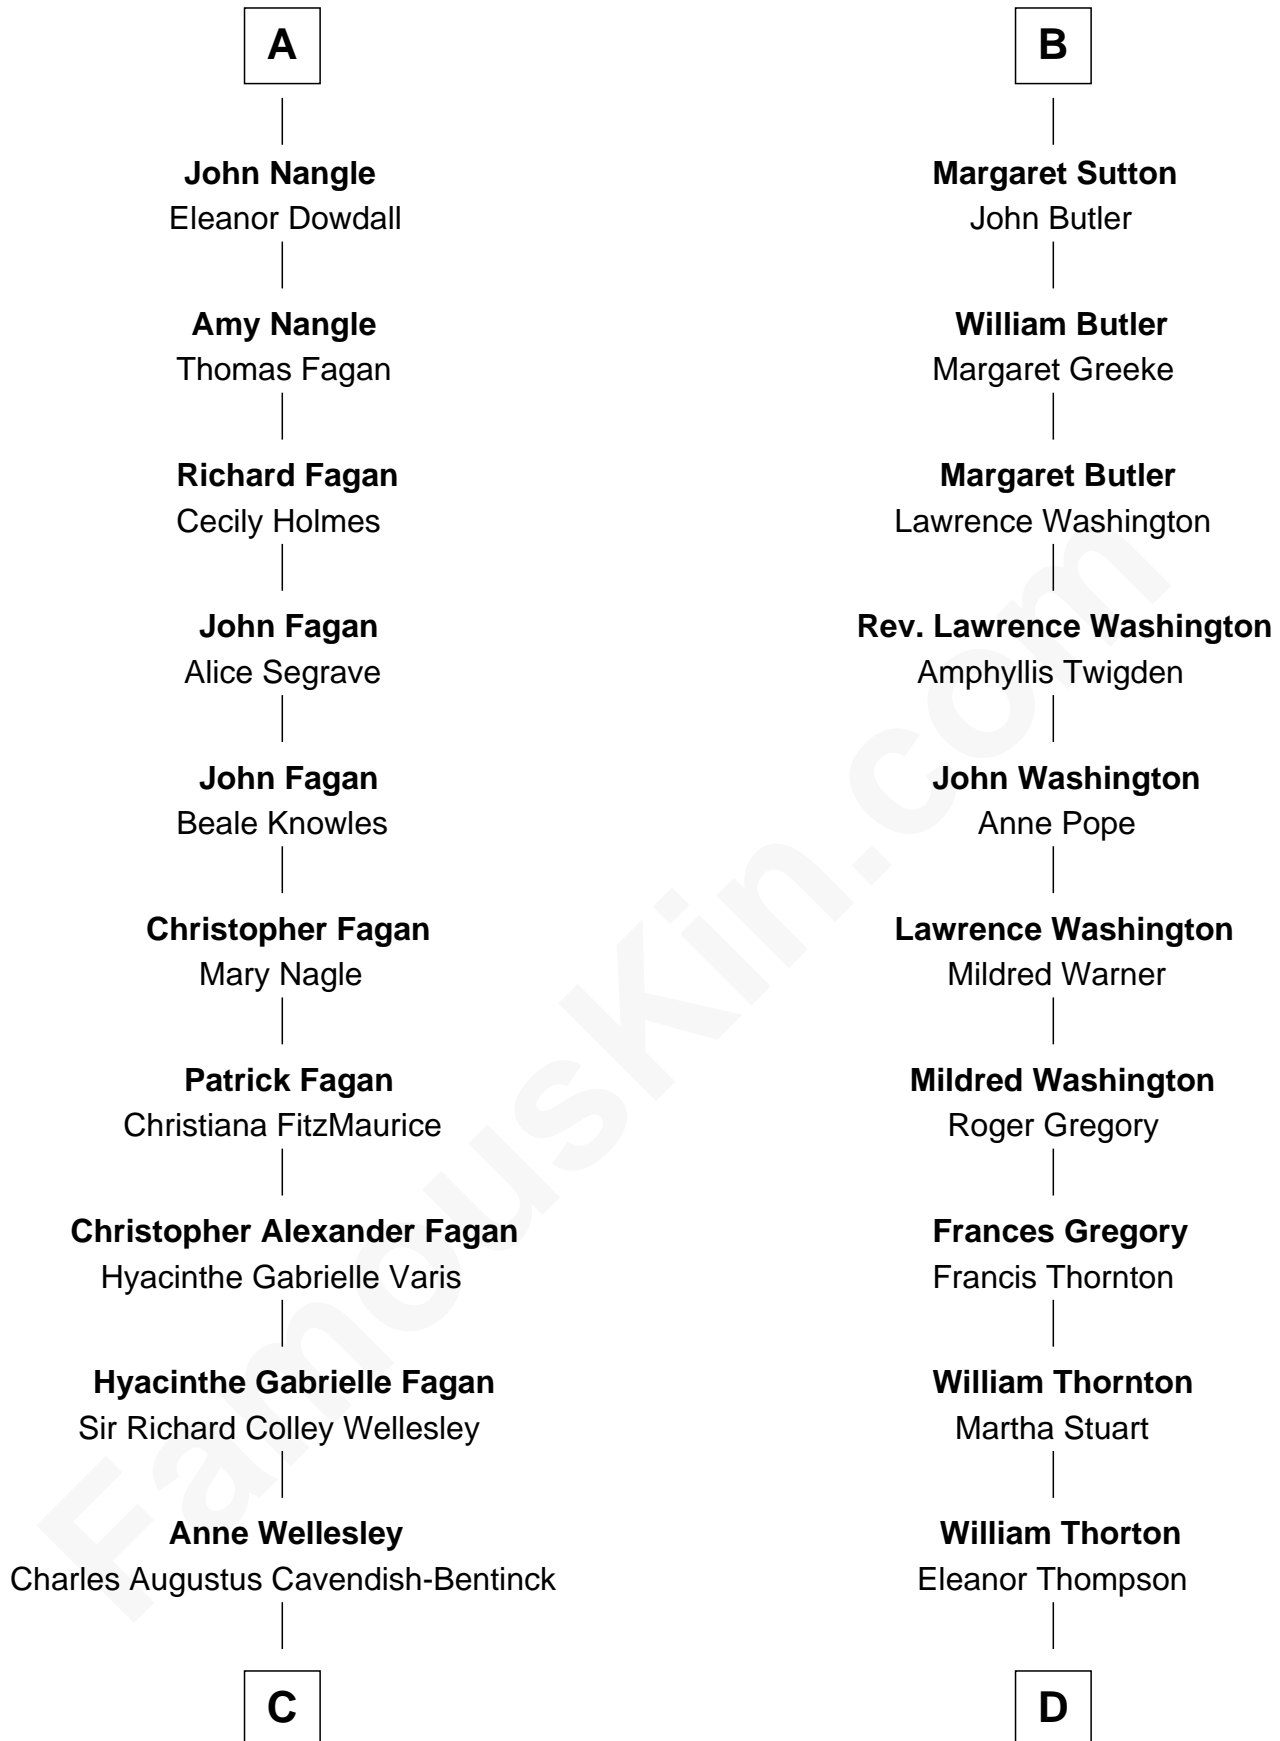

# FamousKin.com Relationship Chart of

**Queen Elizabeth II**

*Queen of the United Kingdom*

20th cousin of

**General George S. Patton**

*U.S. Army - World War II*

**Margaret of France**  
Edward I, King of England

Margaret Wake

**Joan Plantagenet**

Thomas Holand

**Sir Thomas de Holand**

Alice Fitzalan

**Eleanor Holand**

Edward Cherleton

**Joyce Cherleton**

Sir John Tiptoft

**Joyce Tiptoft**

Sir Edmund Sutton

**Sir John Sutton**

Anne Clarell

**B**

**C**

**Rev. Charles William Cavendish-Bentinck**

Caroline Louisa Burnaby

**Cecilia Nina Cavendish-Bentinck**

Claude George Bowes-Lyon

**Elizabeth Bowes-Lyon**

George VI, King of the United Kingdom

**Queen Elizabeth II**

*Queen of the United Kingdom*

**D**