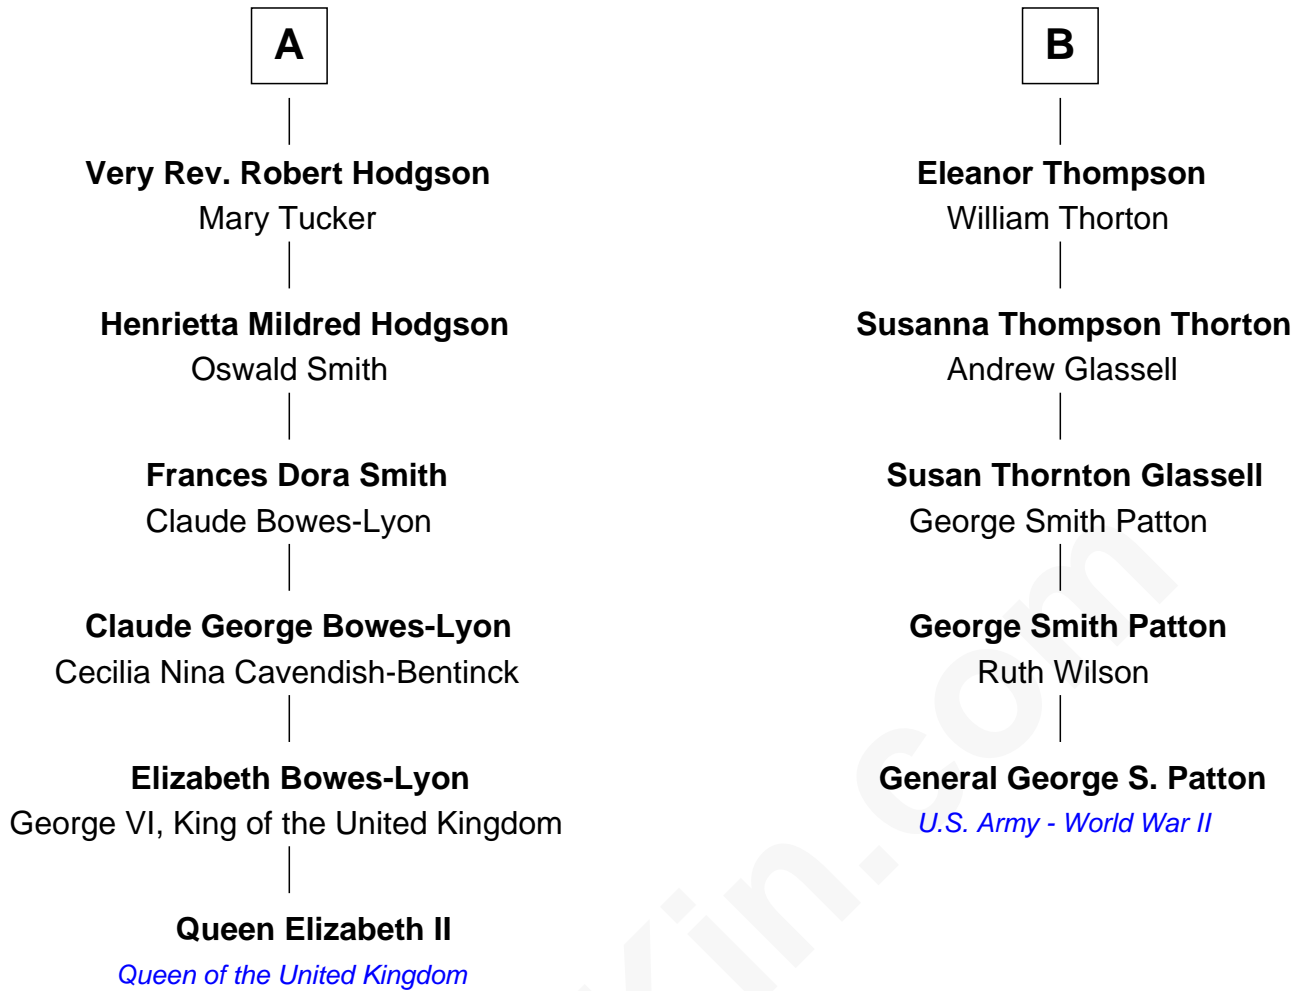

# FamousKin.com Relationship Chart of

**Queen Elizabeth II**

*Queen of the United Kingdom*

11th cousin 1 time removed of

**General George S. Patton**

*U.S. Army - World War II*

**Anthony Woolhouse**

Millicent Strelley

**Elizabeth Woolhouse**

Richard Bernard

**Richard Bernard**

Anna Cordray

**Anna Bernard**

Maj. John Smith

**Col. John Smith**

Mary Warner

Sir Francis Bernard

**Col. William Bernard**

Lucy Higginson

**Lucy Bernard**

Dr. Edmund Gwynne

**Lucy Gwynne**

Thomas Reade

**Mildred Reade**

Philip Rootes

**Elizabeth Rootes**

Rev. John Thompson

**Philip Rootes Thompson**

Anna Davenport

**B**

Elizabeth II photo by [Eric Draper](#)