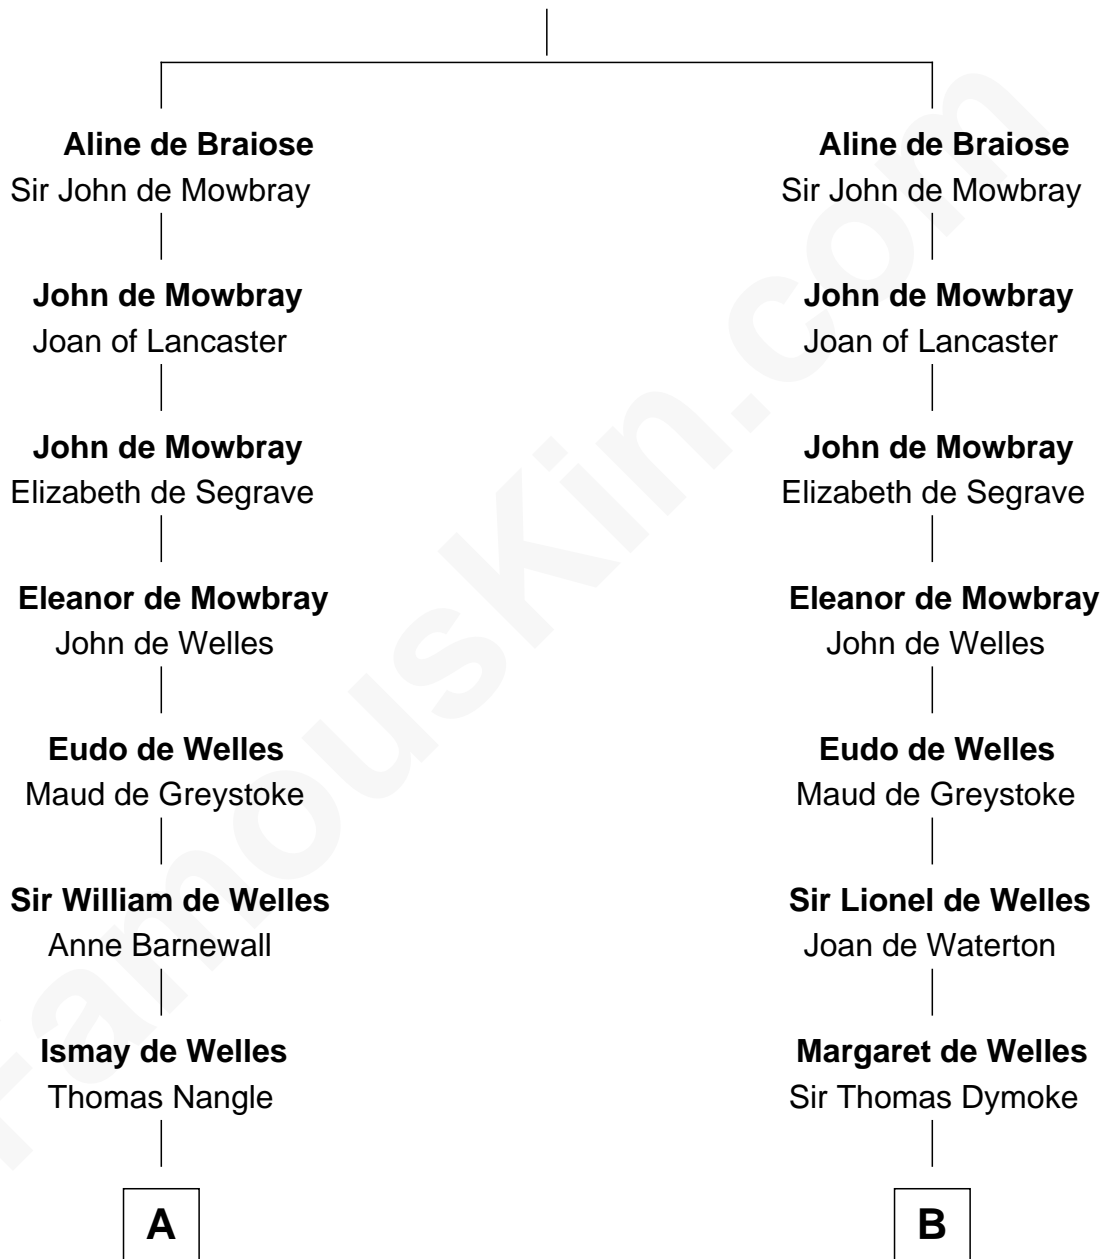

FamousKin.com Relationship Chart of

Queen Elizabeth II

Queen of the United Kingdom

20th cousin of

General George S. Patton

U.S. Army - World War II

William de Braiose

C

Rev. Charles William Cavendish-Bentinck

Caroline Louisa Burnaby

Cecilia Nina Cavendish-Bentinck

Claude George Bowes-Lyon

Elizabeth Bowes-Lyon

George VI, King of the United Kingdom

Queen Elizabeth II

Queen of the United Kingdom

D

Susanna Thompson Thorton

Andrew Glassell

Susan Thornton Glassell

George Smith Patton

George Smith Patton

Ruth Wilson

General George S. Patton