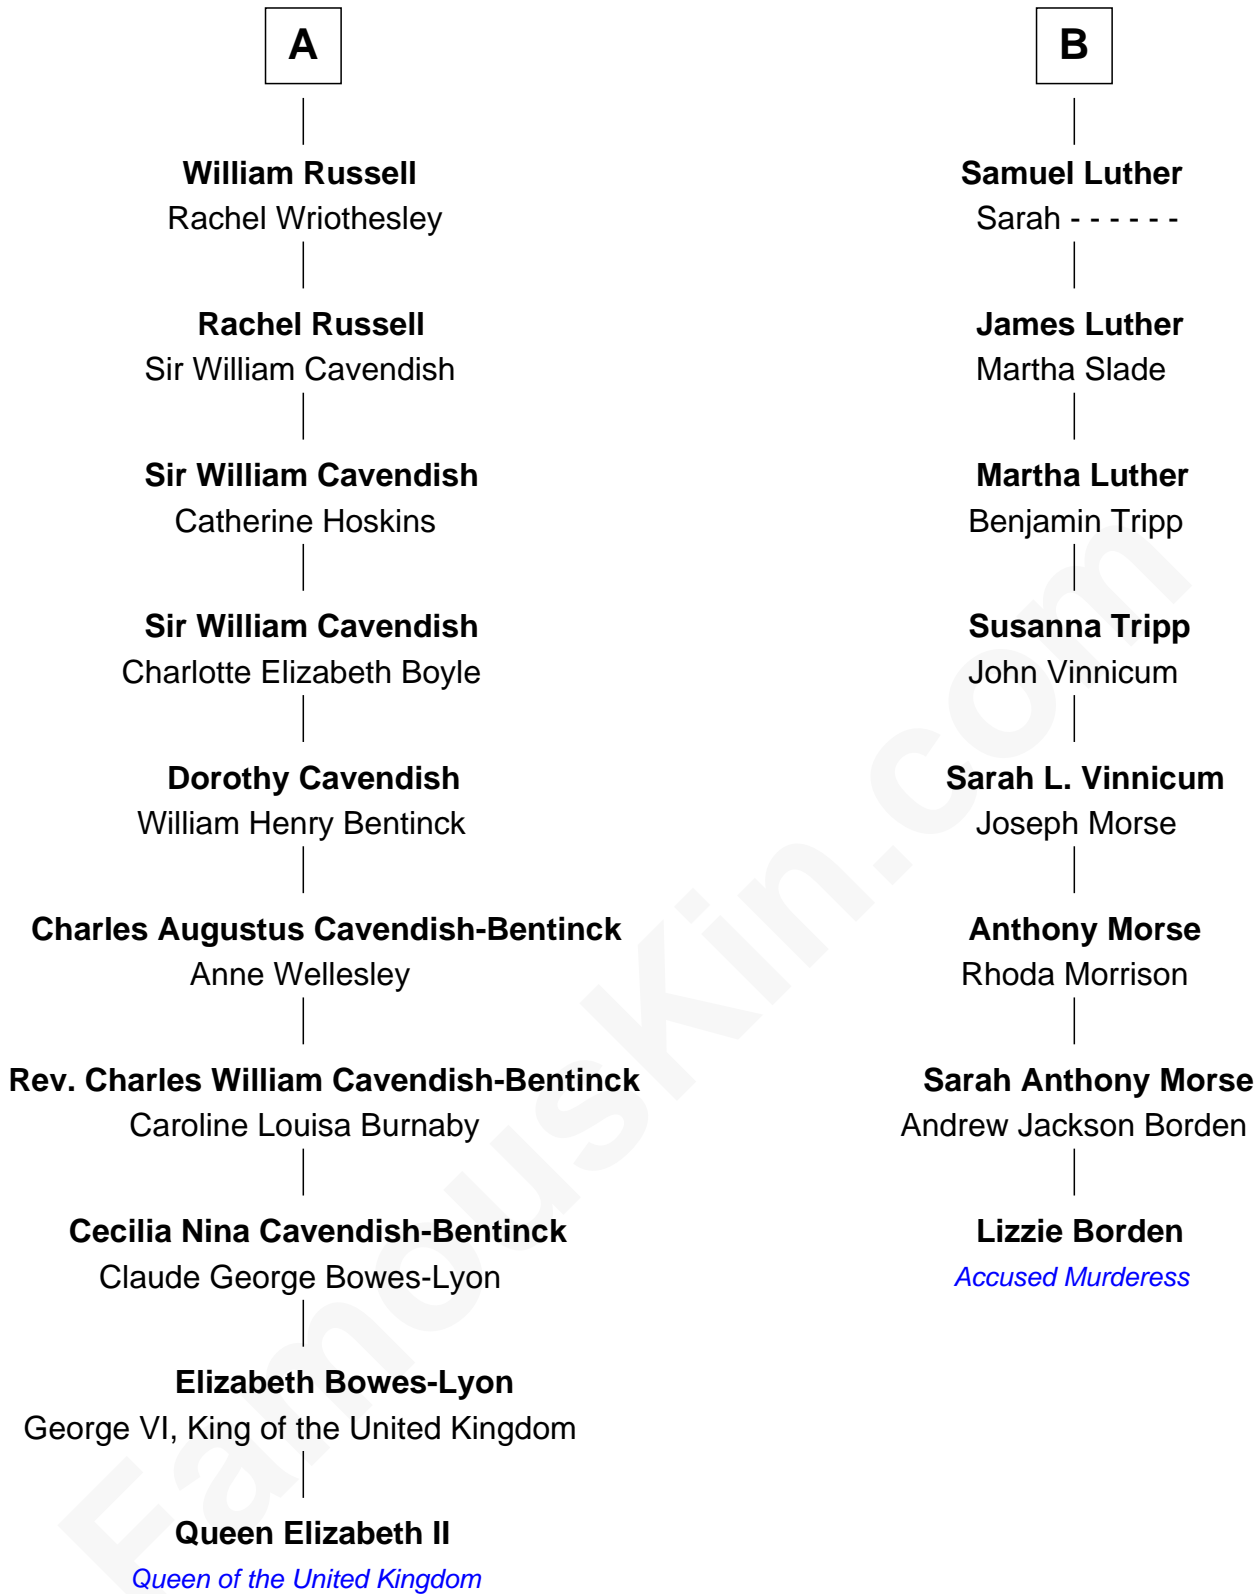

FamousKin.com

Relationship Chart of

Queen Elizabeth II

Queen of the United Kingdom

14th cousin 2 times removed of

Lizzie Borden

Accused Murderess

Elizabeth II photo by [Eric Draper](#)