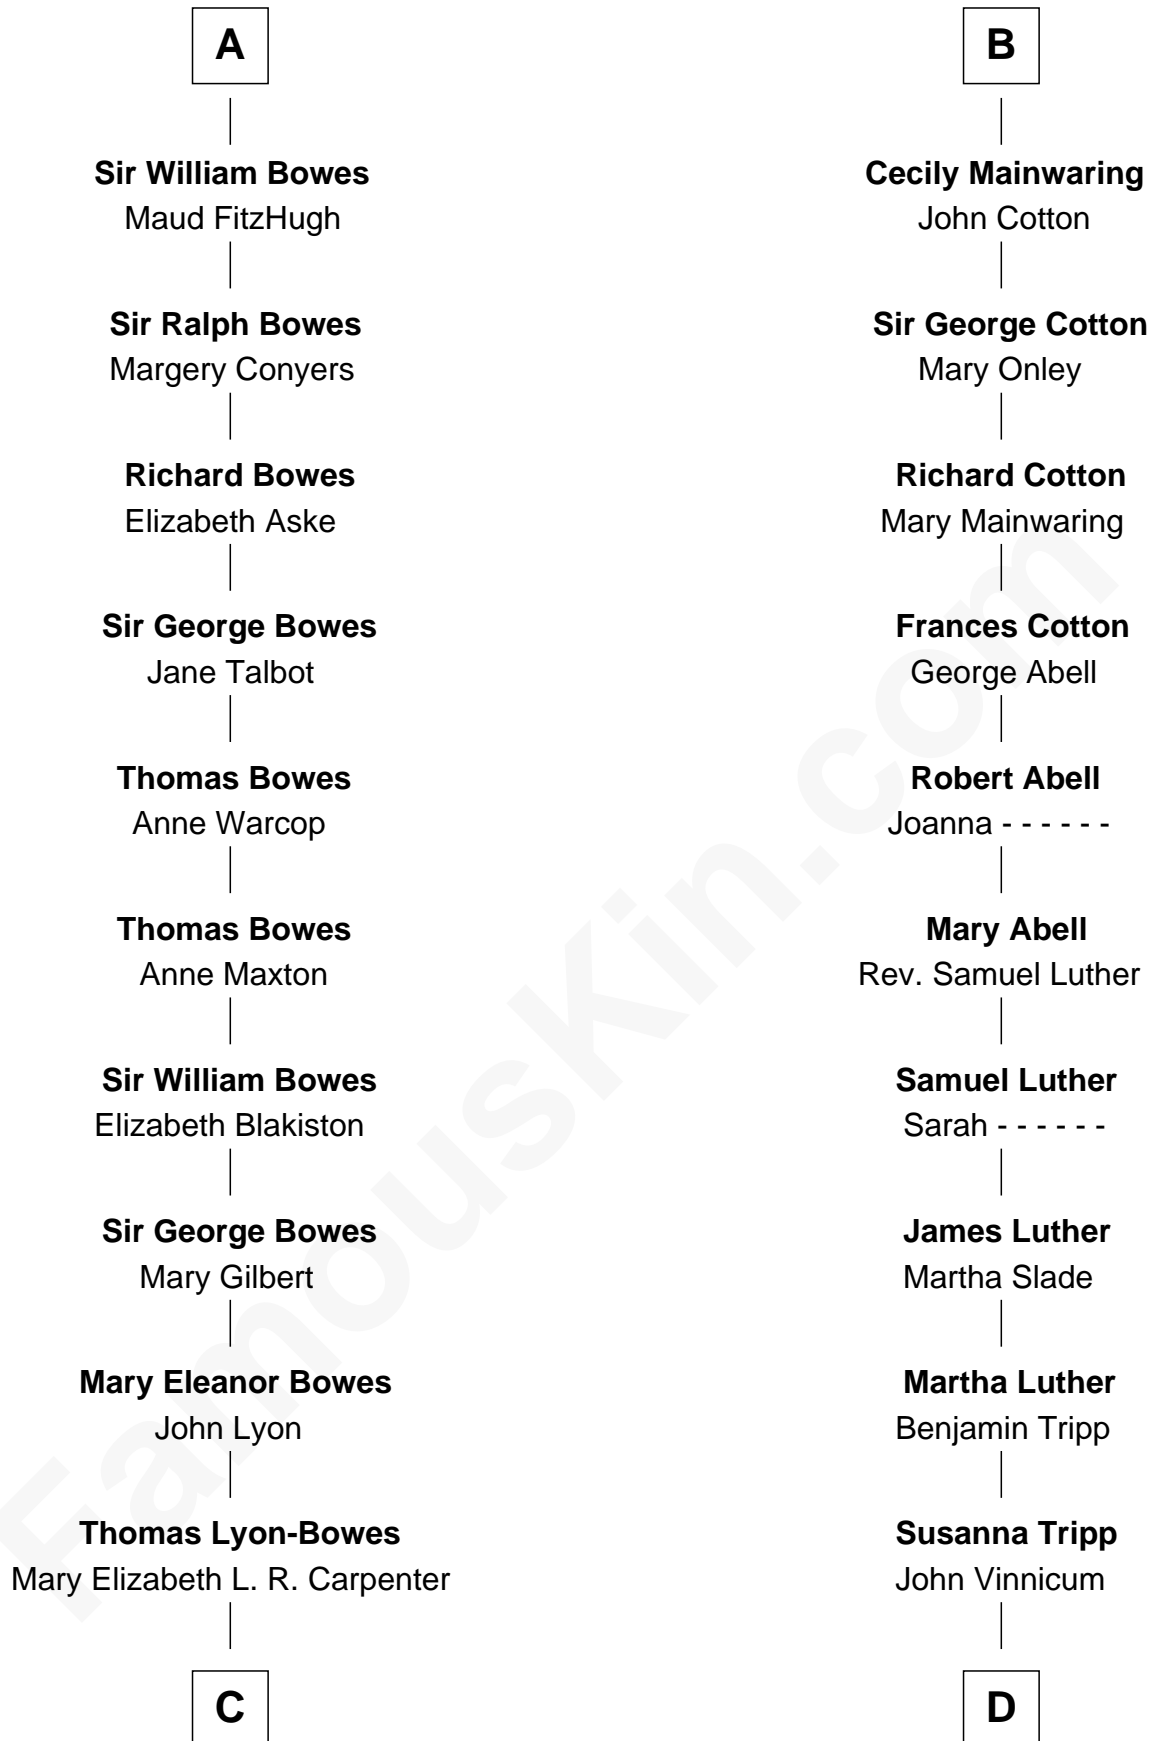

FamousKin.com

Relationship Chart of

Queen Elizabeth II

Queen of the United Kingdom

20th cousin 1 time removed of

Lizzie Borden

Accused Murderess

Sir Richard FitzRoy

Rose de Dover

C

Thomas George Lyon-Bowes

Charlotte Grimstead

Claude Bowes-Lyon

Frances Dora Smith

Claude George Bowes-Lyon

Cecilia Nina Cavendish-Bentinck

Elizabeth Bowes-Lyon

George VI, King of the United Kingdom

Queen Elizabeth II

Queen of the United Kingdom

D

Sarah L. Vinnicum

Joseph Morse

Anthony Morse