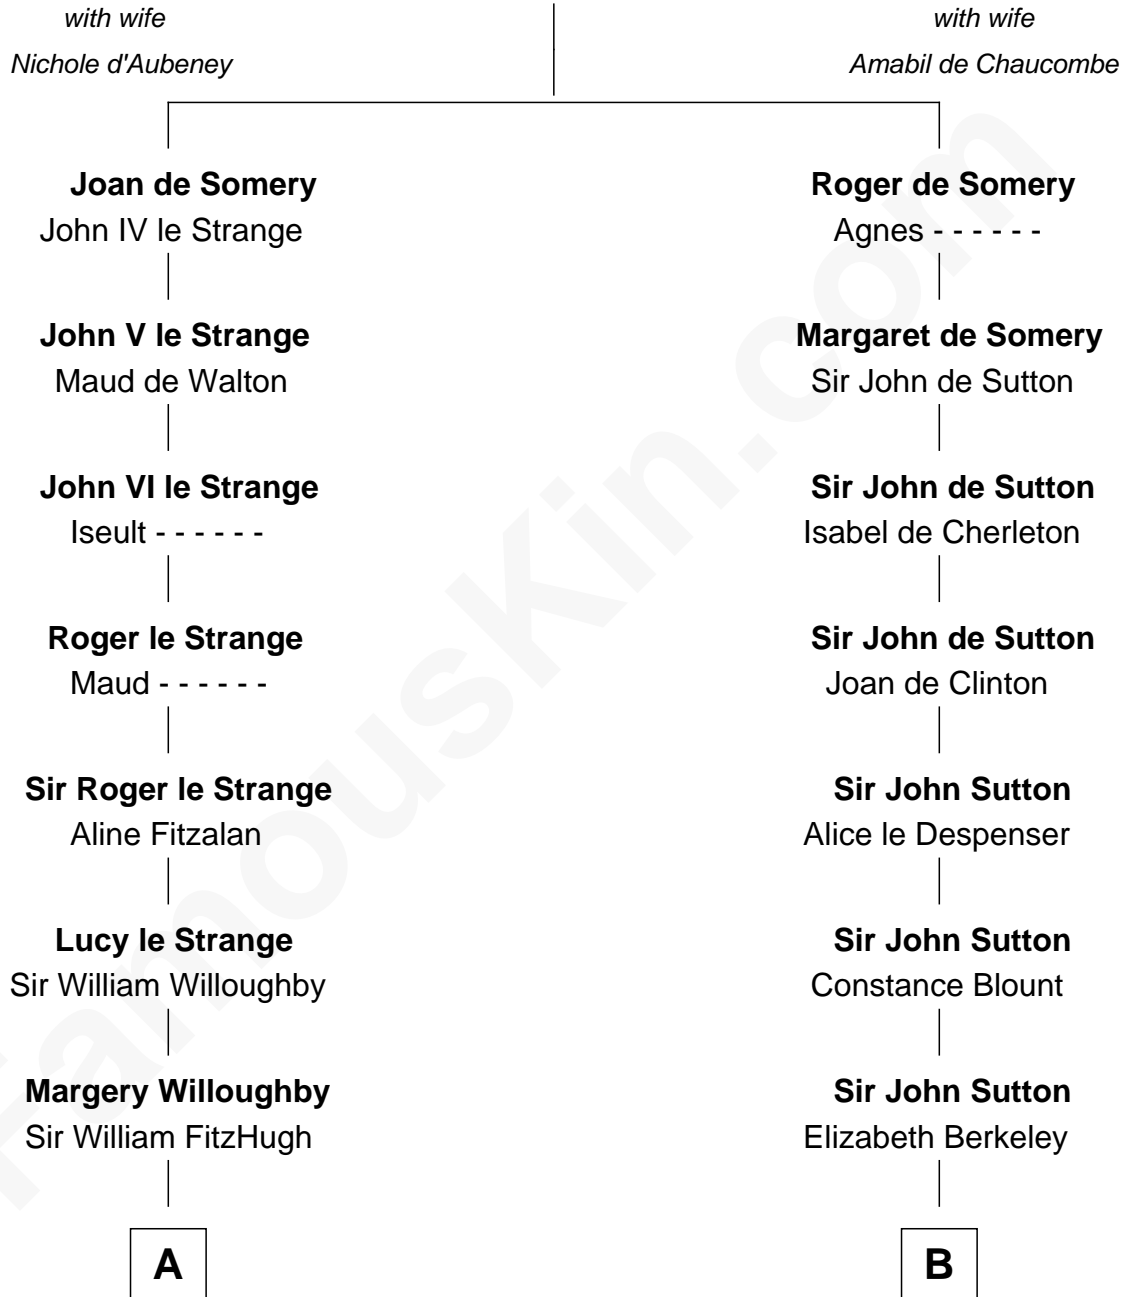

FamousKin.com Relationship Chart of

Queen Elizabeth II

Queen of the United Kingdom

21st cousin of

Lizzie Borden

Accused Murderess

Sir Roger de Somery

C

Thomas George Lyon-Bowes

Charlotte Grimstead

Claude Bowes-Lyon

Frances Dora Smith

Claude George Bowes-Lyon

Cecilia Nina Cavendish-Bentinck

Elizabeth Bowes-Lyon

George VI, King of the United Kingdom