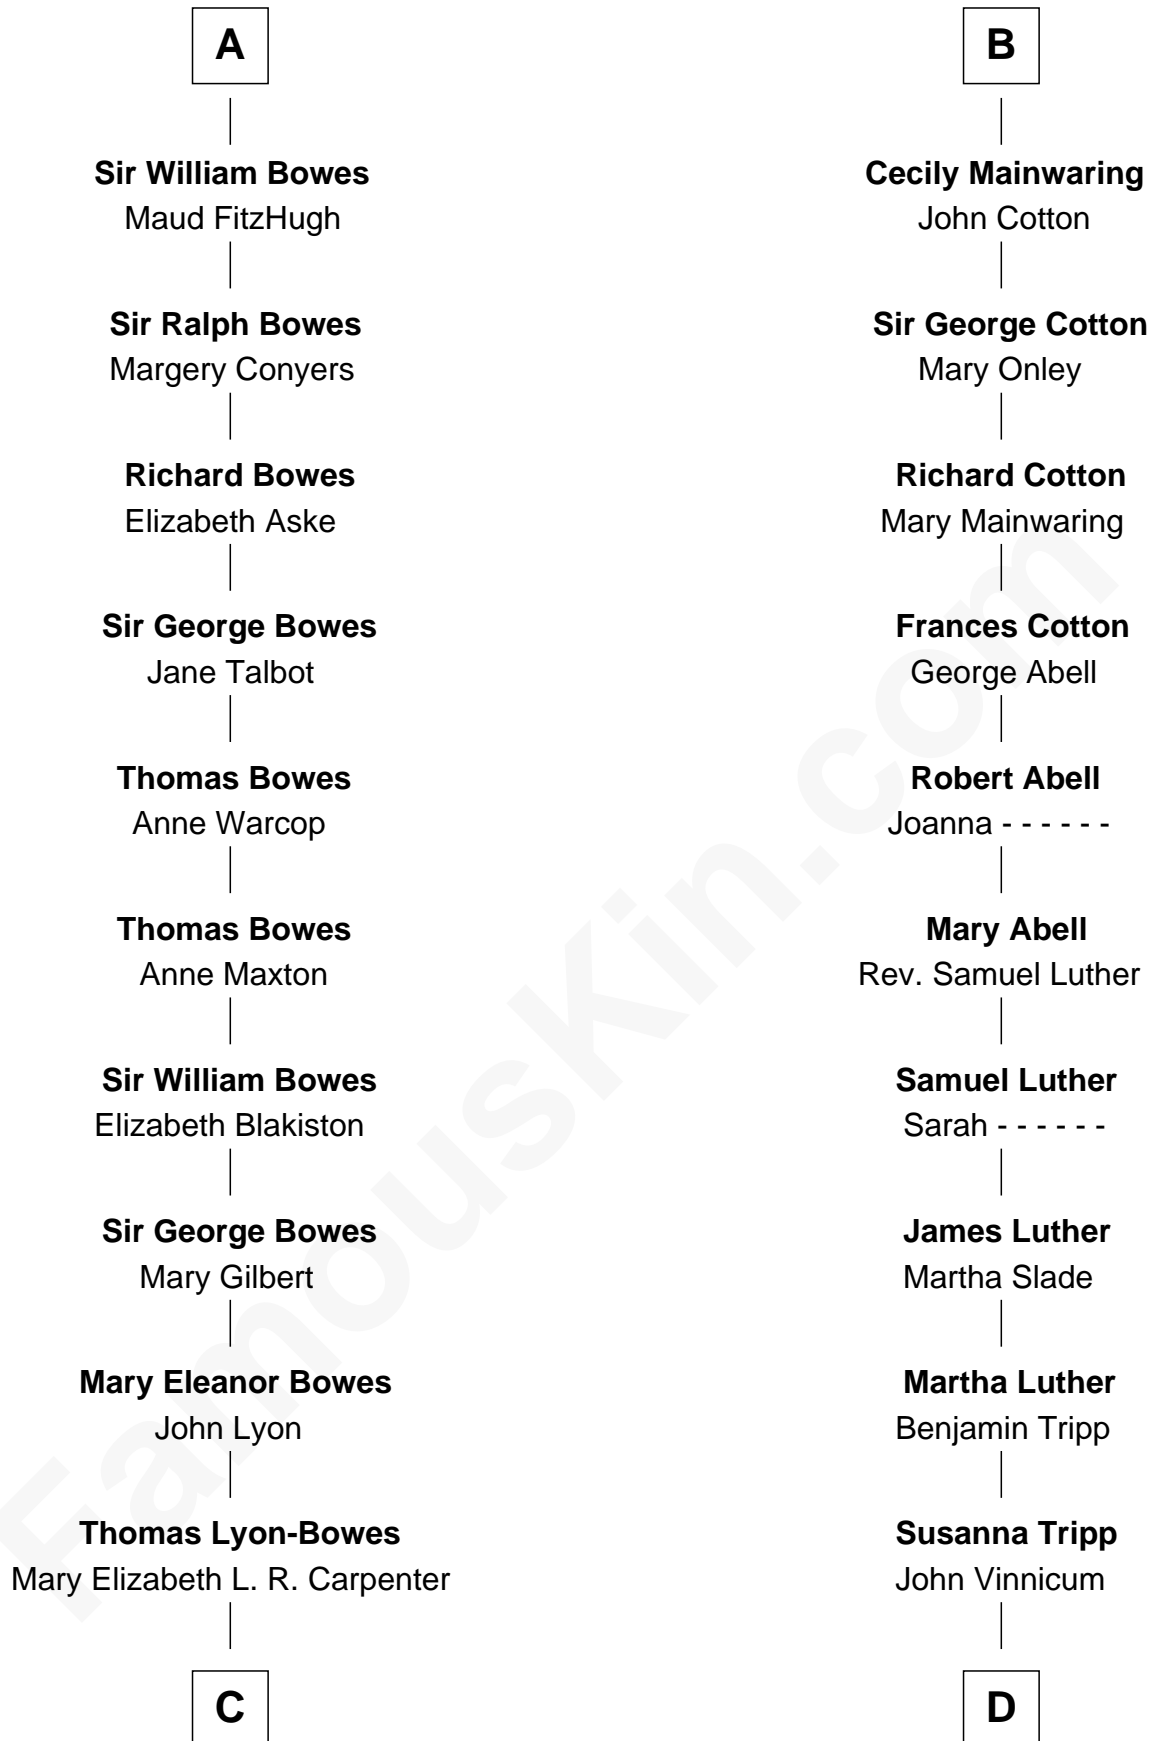

FamousKin.com

Relationship Chart of

Queen Elizabeth II

Queen of the United Kingdom

20th cousin 1 time removed of

Lizzie Borden

Accused Murderess

Sir Roger de Quincy

Helen of Galloway

C

Thomas George Lyon-Bowes

Charlotte Grimstead

Claude Bowes-Lyon

Frances Dora Smith

Claude George Bowes-Lyon

Cecilia Nina Cavendish-Bentinck

Elizabeth Bowes-Lyon

George VI, King of the United Kingdom

Queen Elizabeth II

Queen of the United Kingdom

D

Sarah L. Vinnicum

Joseph Morse

Anthony Morse