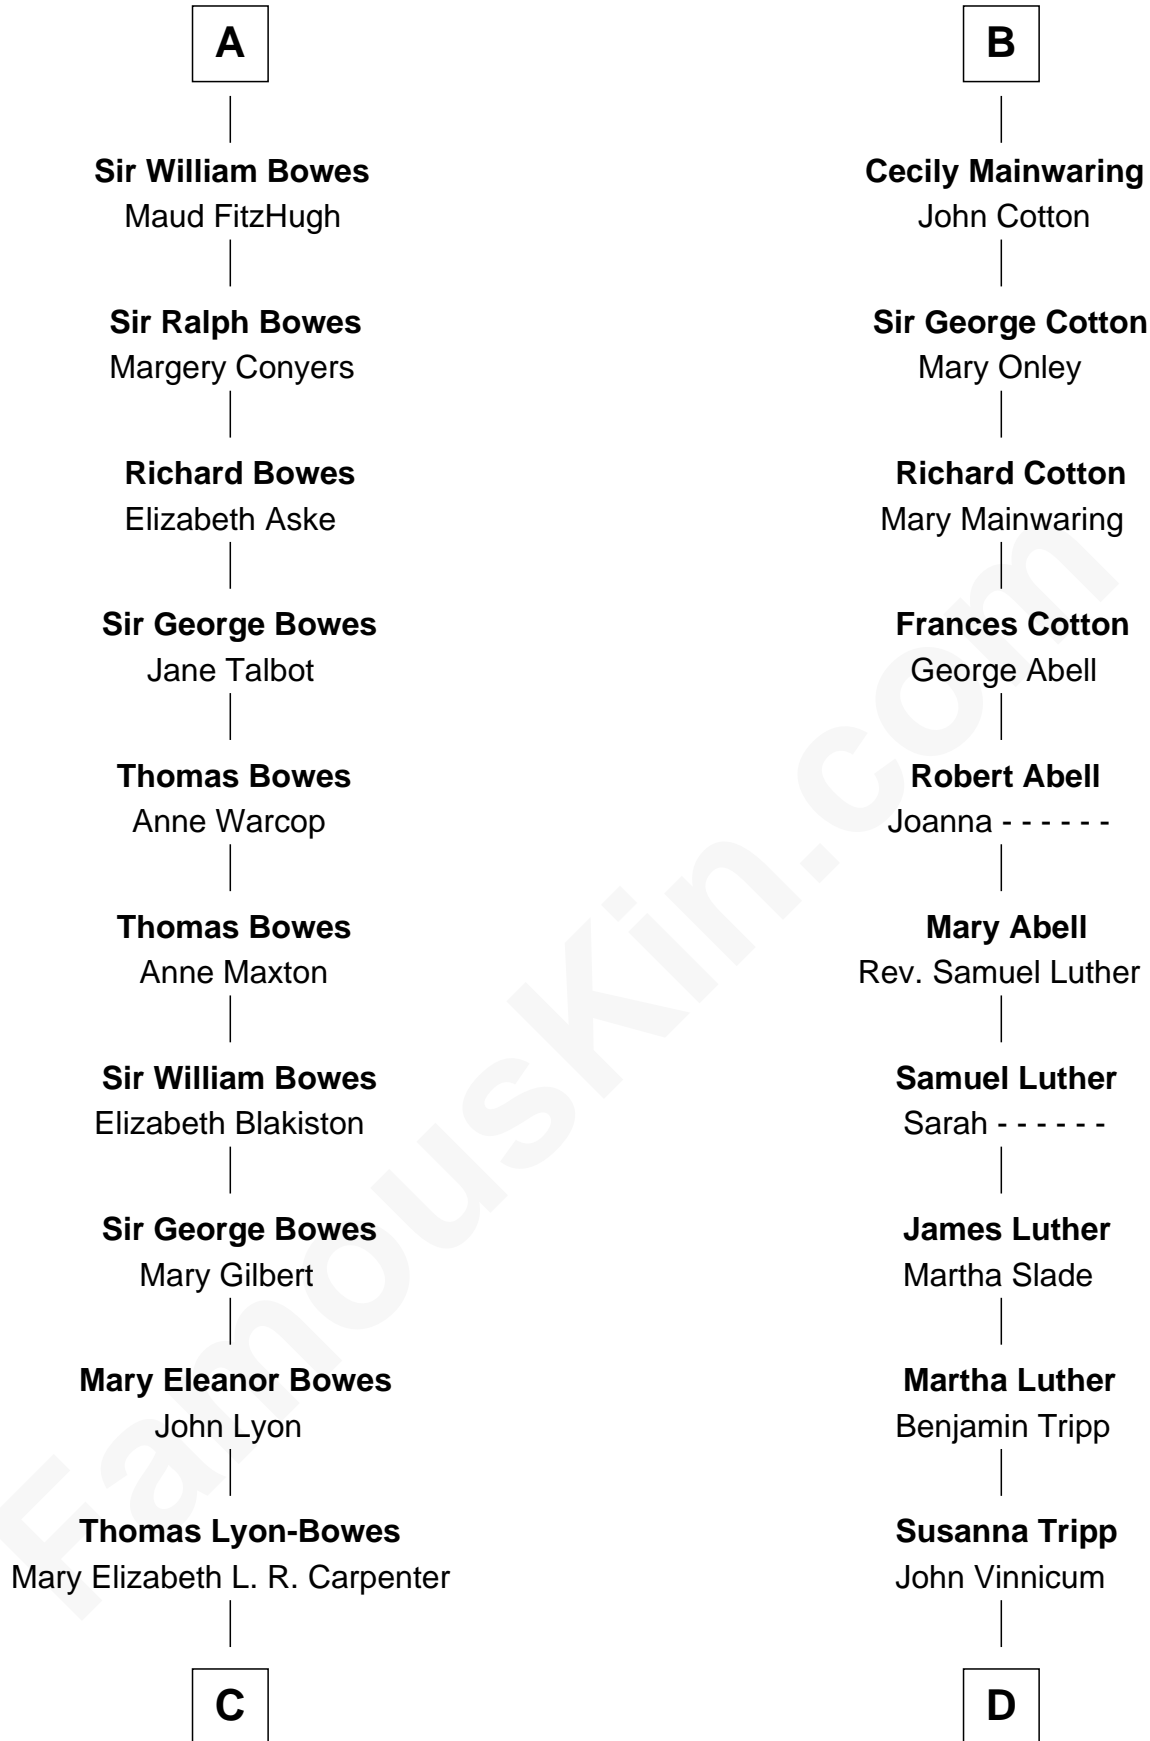

FamousKin.com

Relationship Chart of

Queen Elizabeth II

Queen of the United Kingdom

20th cousin 1 time removed of

Lizzie Borden

Accused Murderess

William de Cantilupe

C

Thomas George Lyon-Bowes

Charlotte Grimstead

Claude Bowes-Lyon

Frances Dora Smith

Claude George Bowes-Lyon

Cecilia Nina Cavendish-Bentinck

Elizabeth Bowes-Lyon

George VI, King of the United Kingdom

Queen Elizabeth II

Queen of the United Kingdom

D

Sarah L. Vinnicum

Joseph Morse

Anthony Morse

Rhoda Morrison

Sarah Anthony Morse

Andrew Jackson Borden

Lizzie Borden

Accused Murderess