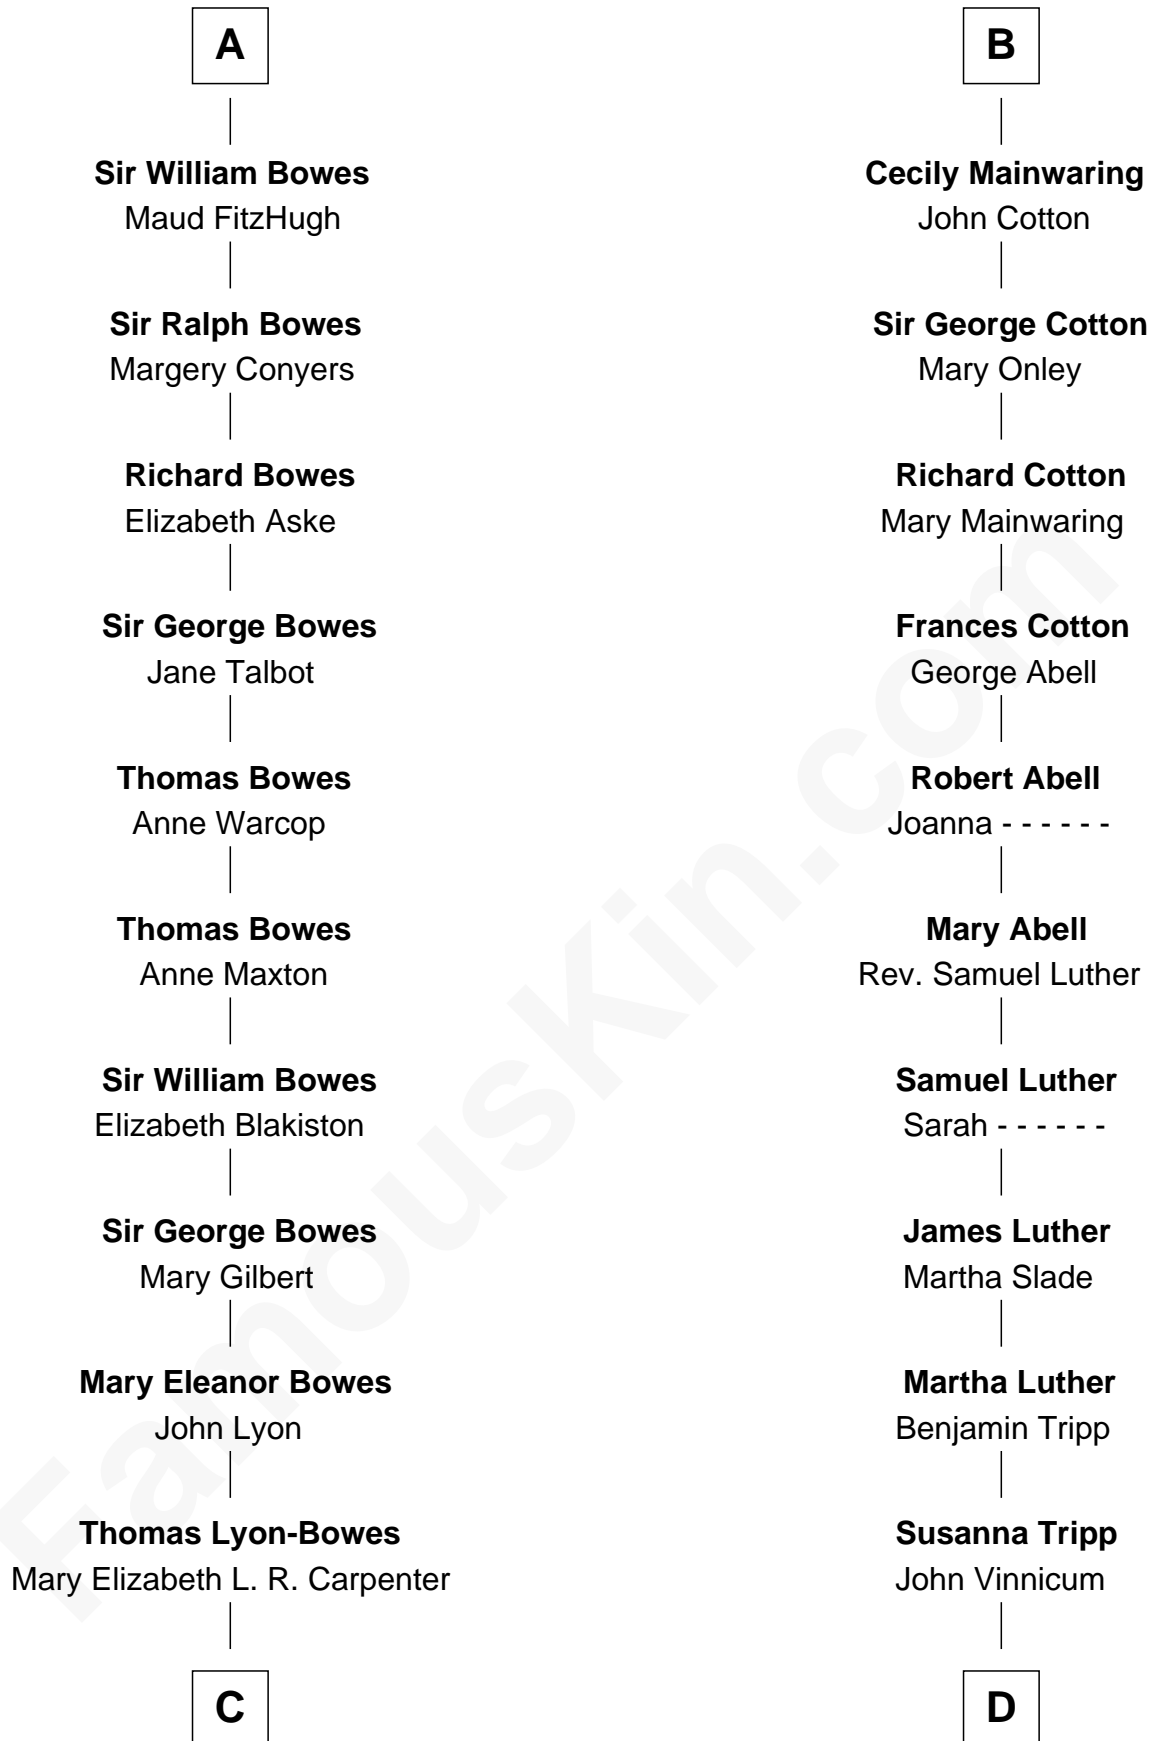

FamousKin.com

Relationship Chart of

Queen Elizabeth II

Queen of the United Kingdom

20th cousin 1 time removed of

Lizzie Borden

Accused Murderess

William de Braiose

Eva Marshal

C

Thomas George Lyon-Bowes

Charlotte Grimstead

Claude Bowes-Lyon

Frances Dora Smith

Claude George Bowes-Lyon

Cecilia Nina Cavendish-Bentinck

Elizabeth Bowes-Lyon

George VI, King of the United Kingdom

Queen Elizabeth II

Queen of the United Kingdom

D

Sarah L. Vinnicum

Joseph Morse

Anthony Morse