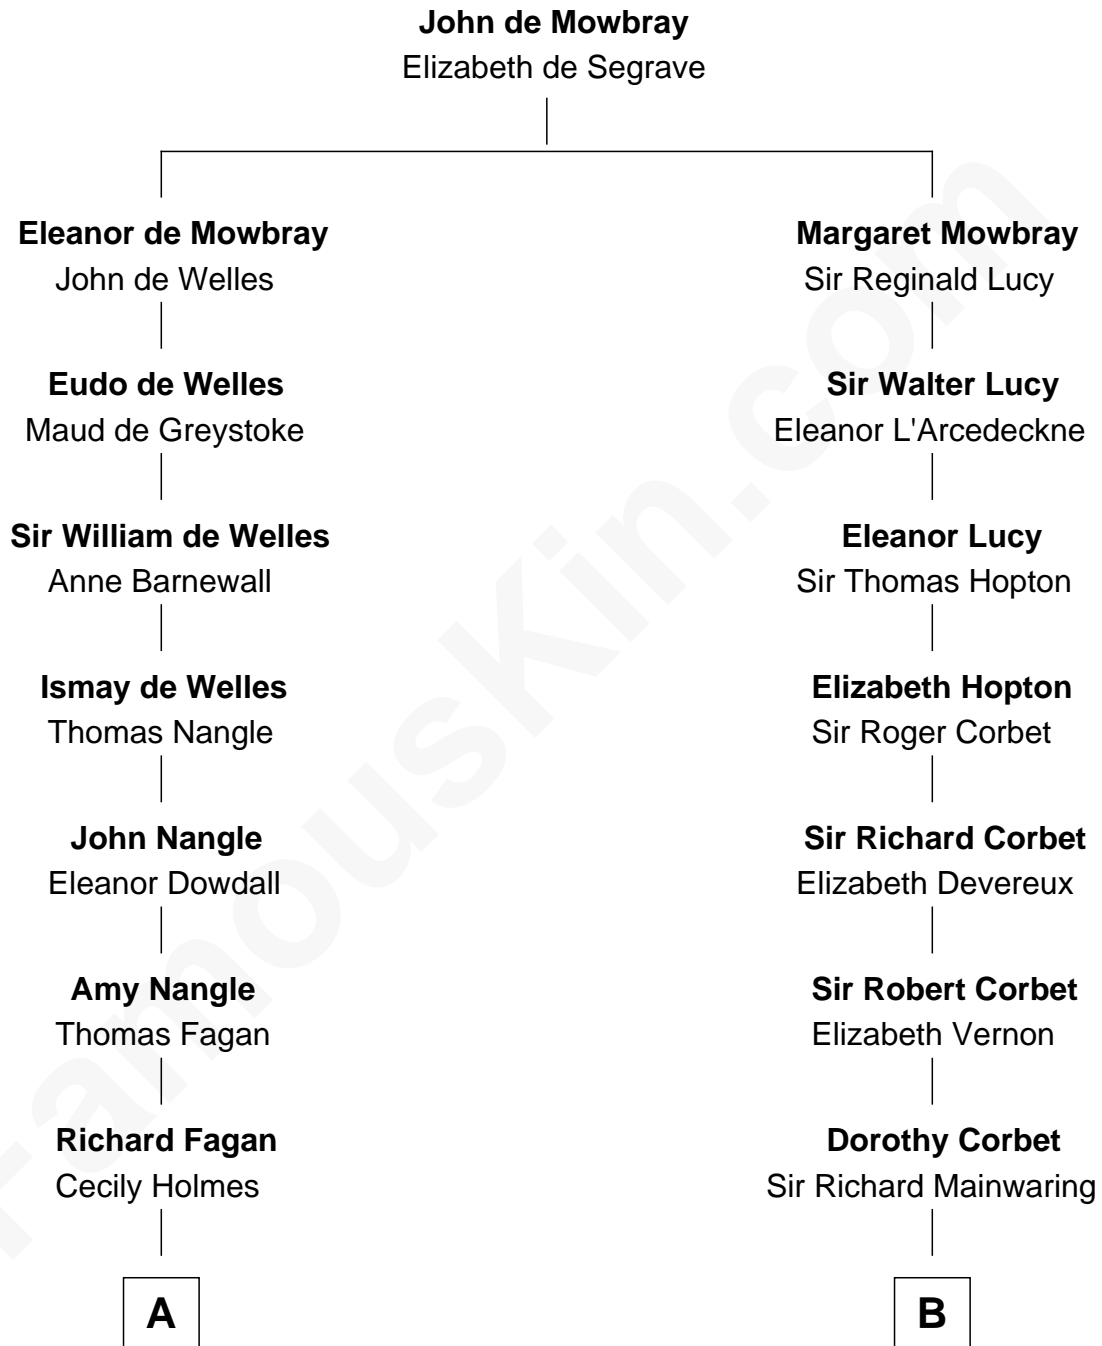

# FamousKin.com Relationship Chart of

**Queen Elizabeth II**

*Queen of the United Kingdom*

17th cousin 2 times removed of

**Lizzie Borden**

*Accused Murderess*

**C**

**Anthony Morse**

Rhoda Morrison

**Sarah Anthony Morse**

Andrew Jackson Borden

**Lizzie Borden**

*Accused Murderess*

FamousKin.com