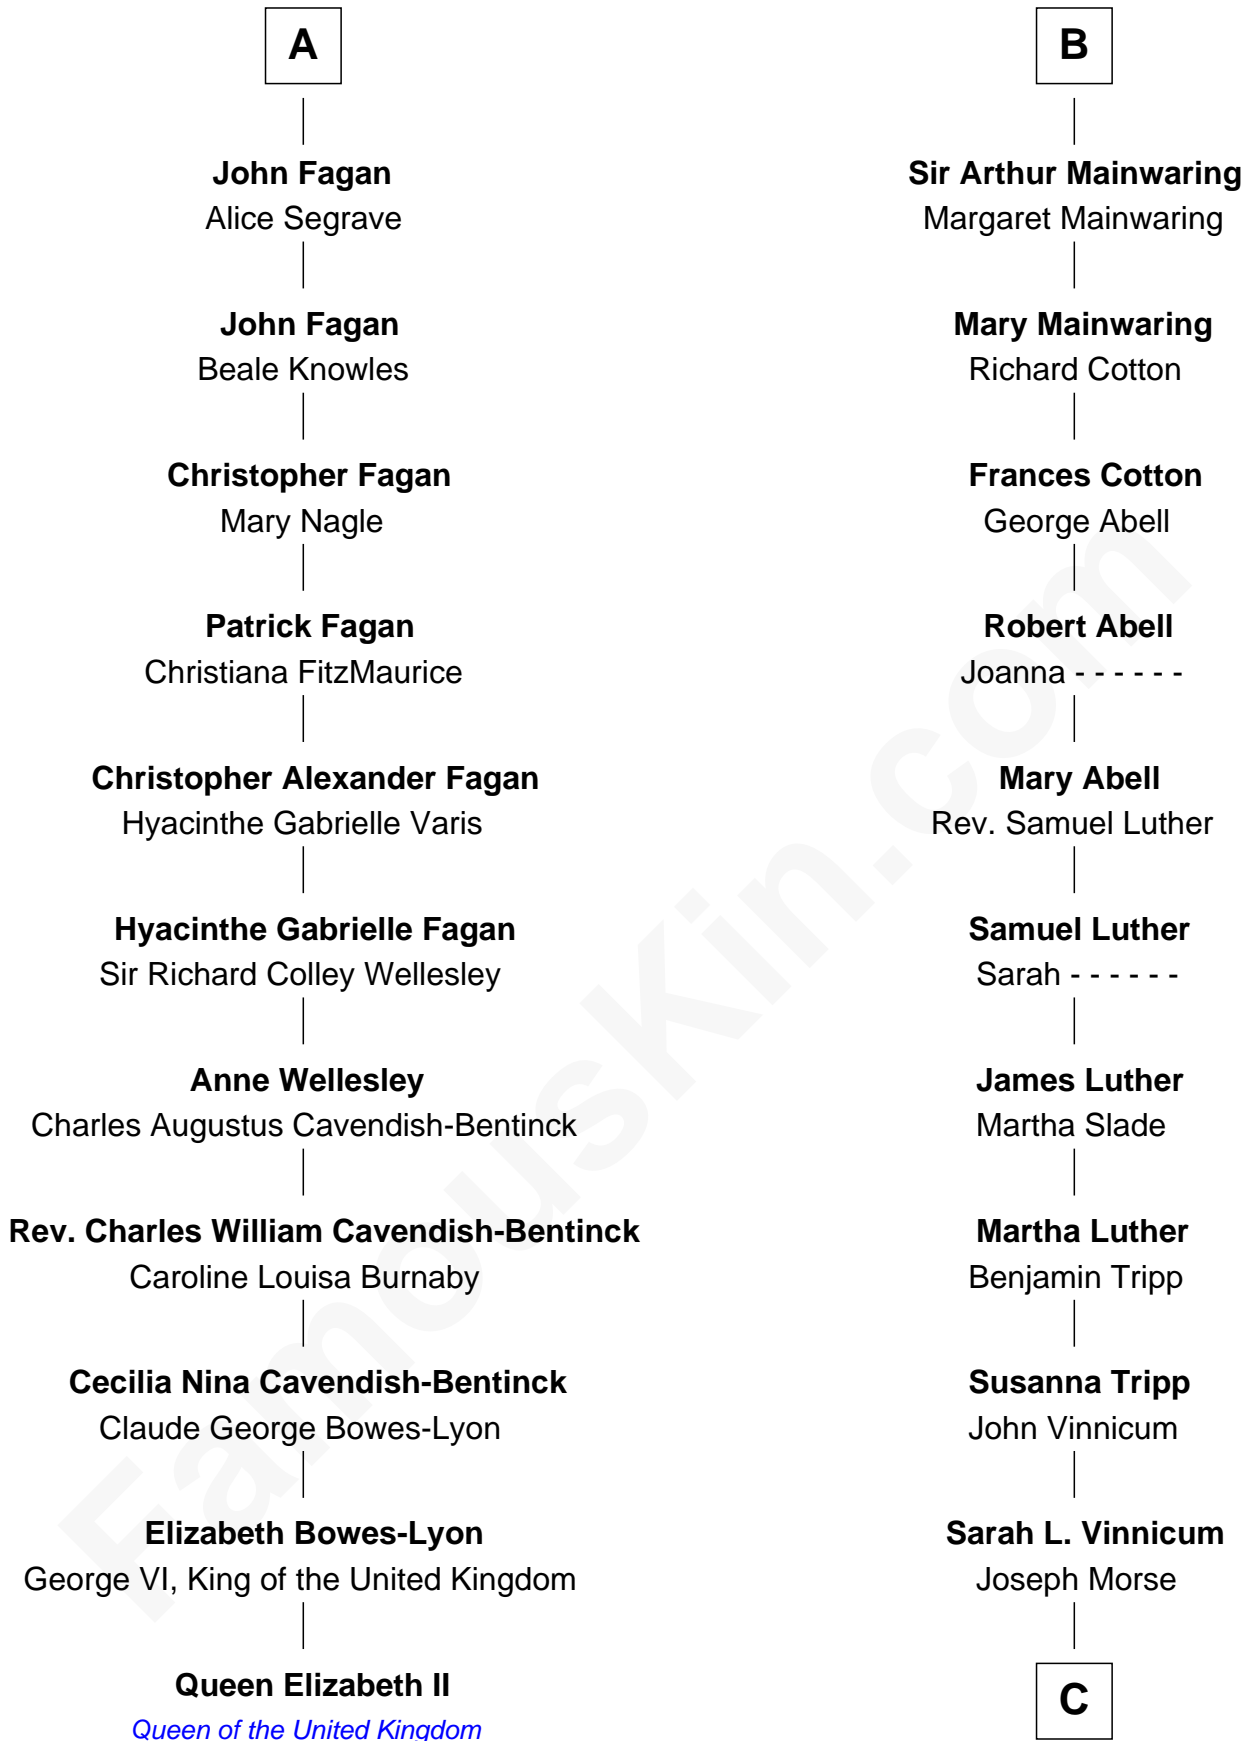

# FamousKin.com Relationship Chart of

**Queen Elizabeth II**

*Queen of the United Kingdom*

17th cousin 2 times removed of

**Lizzie Borden**

*Accused Murderess*

**C**

**Anthony Morse**

Rhoda Morrison

**Sarah Anthony Morse**

Andrew Jackson Borden

**Lizzie Borden**

*Accused Murderess*

FamousKin.com