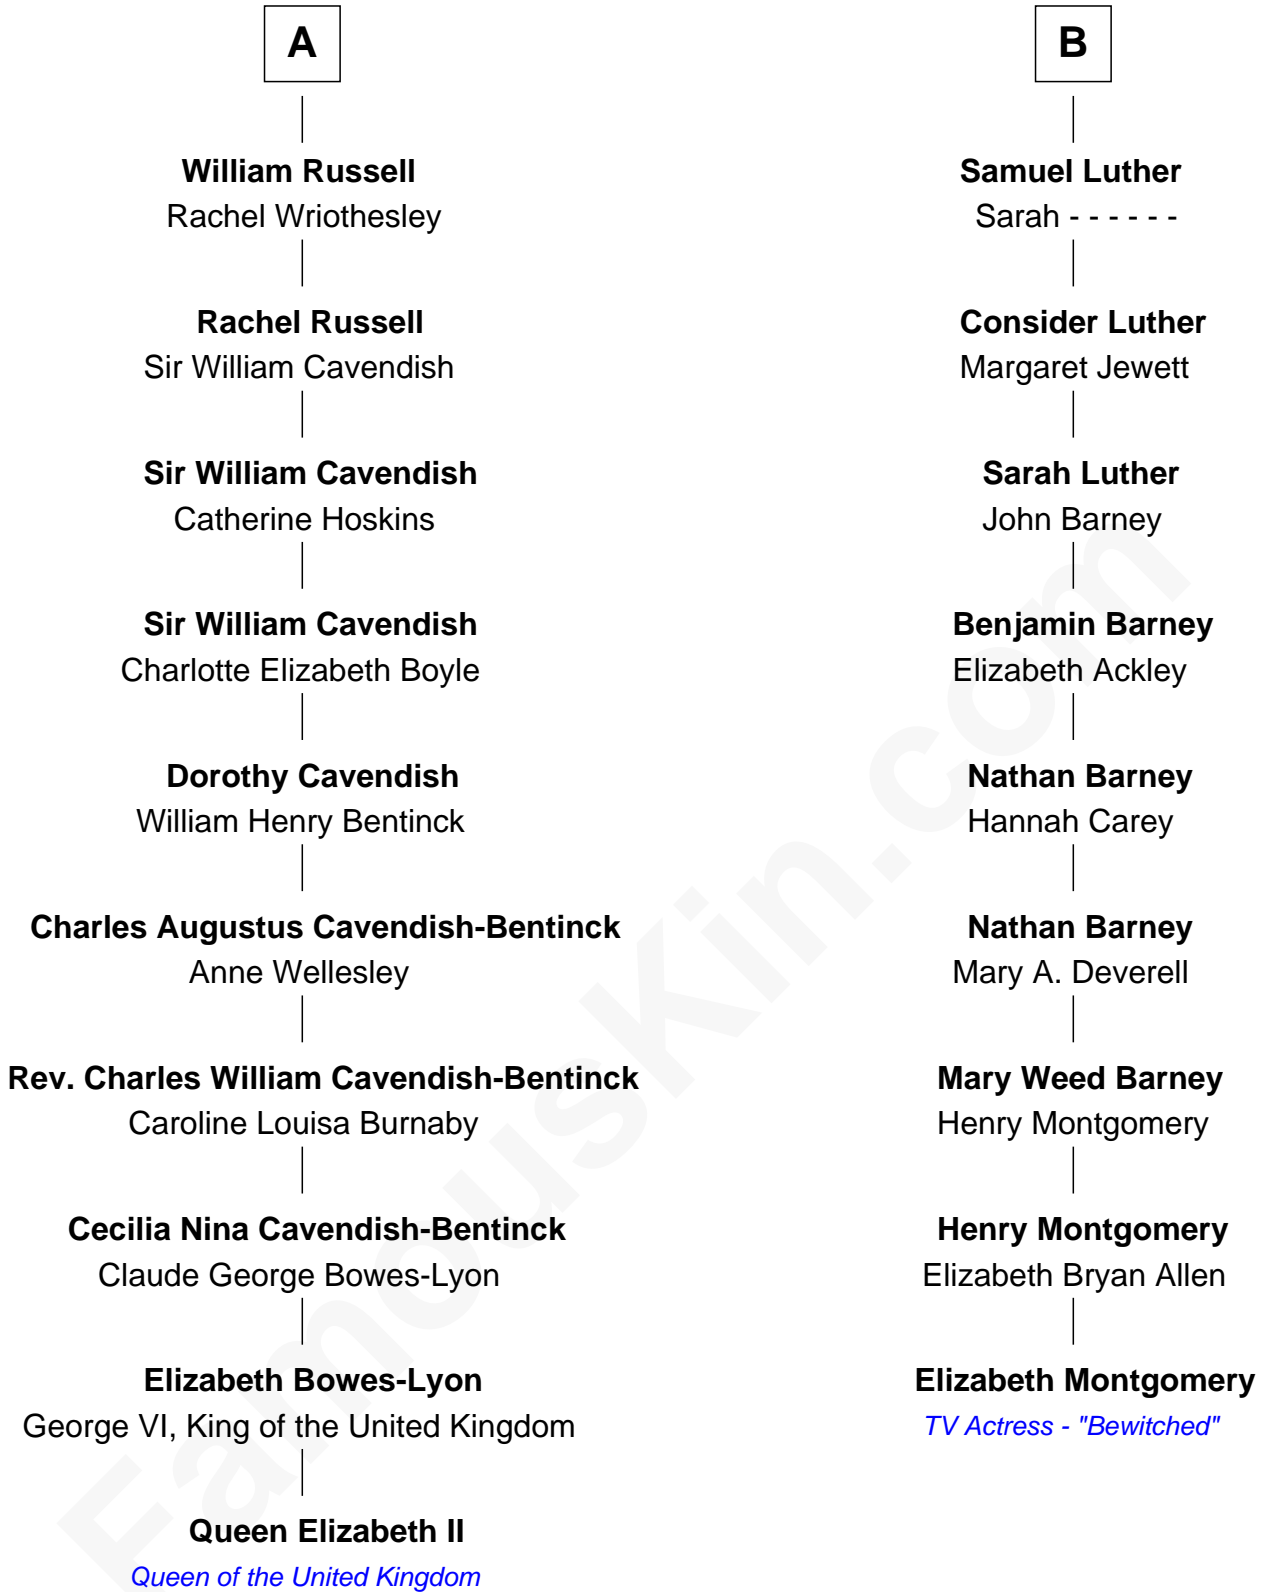

FamousKin.com Relationship Chart of

Queen Elizabeth II

Queen of the United Kingdom

15th cousin 1 time removed of

Elizabeth Montgomery

TV Actress - "Bewitched"

Elizabeth II photo by [Eric Draper](#)