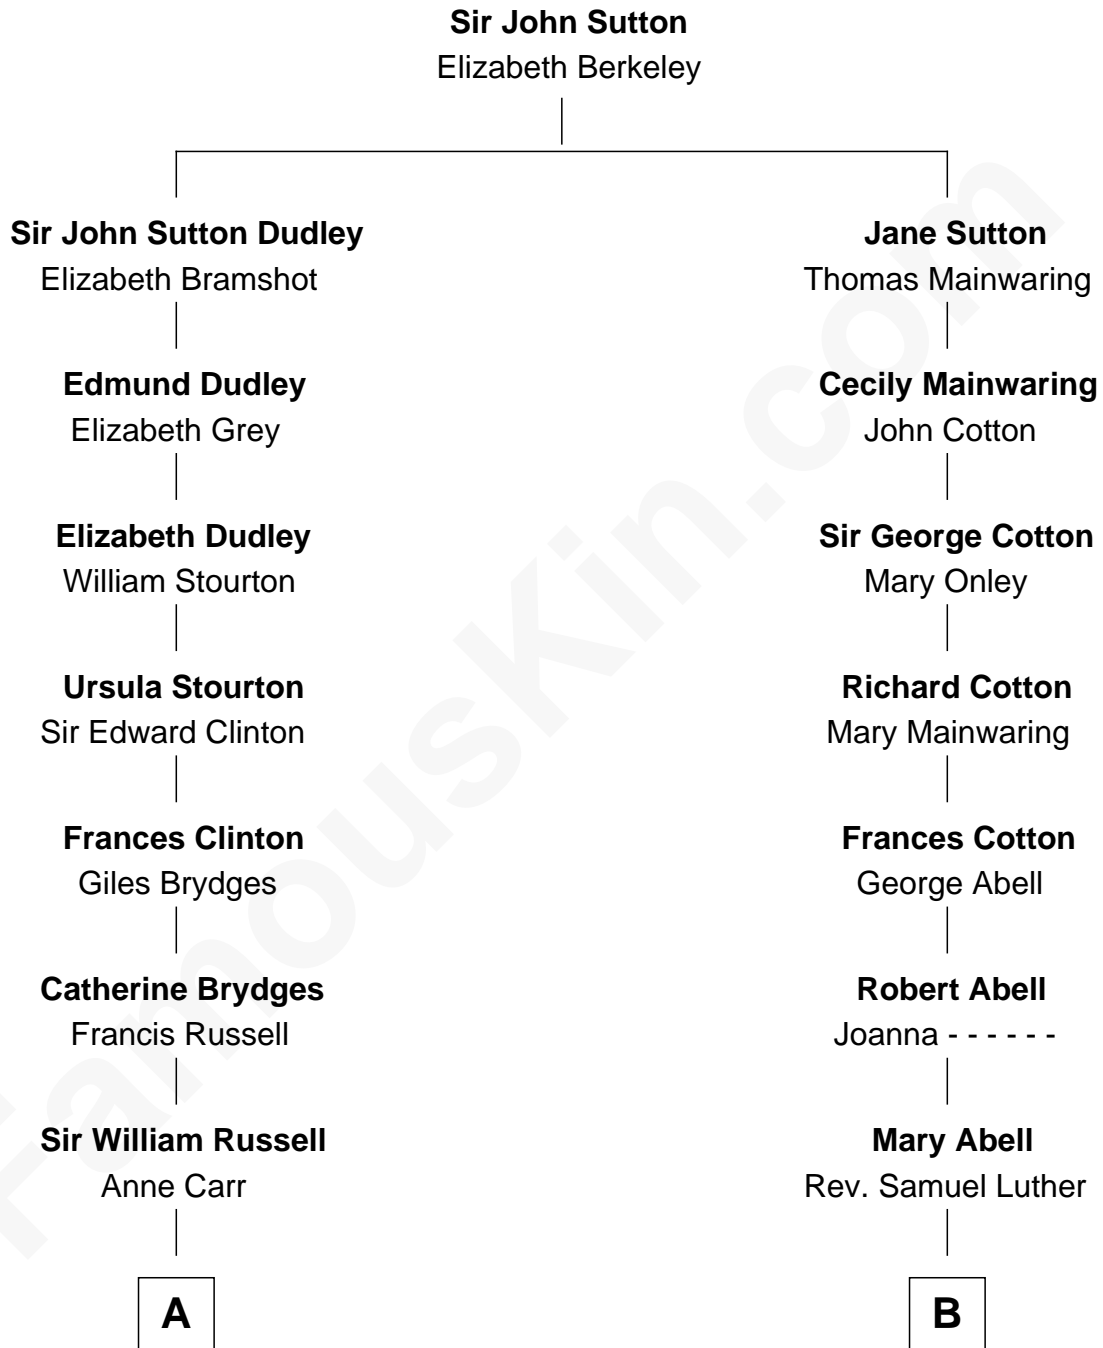

FamousKin.com Relationship Chart of

Queen Elizabeth II

Queen of the United Kingdom

15th cousin 1 time removed of

Elizabeth Montgomery

TV Actress - "Bewitched"

Elizabeth II photo by [Eric Draper](#)