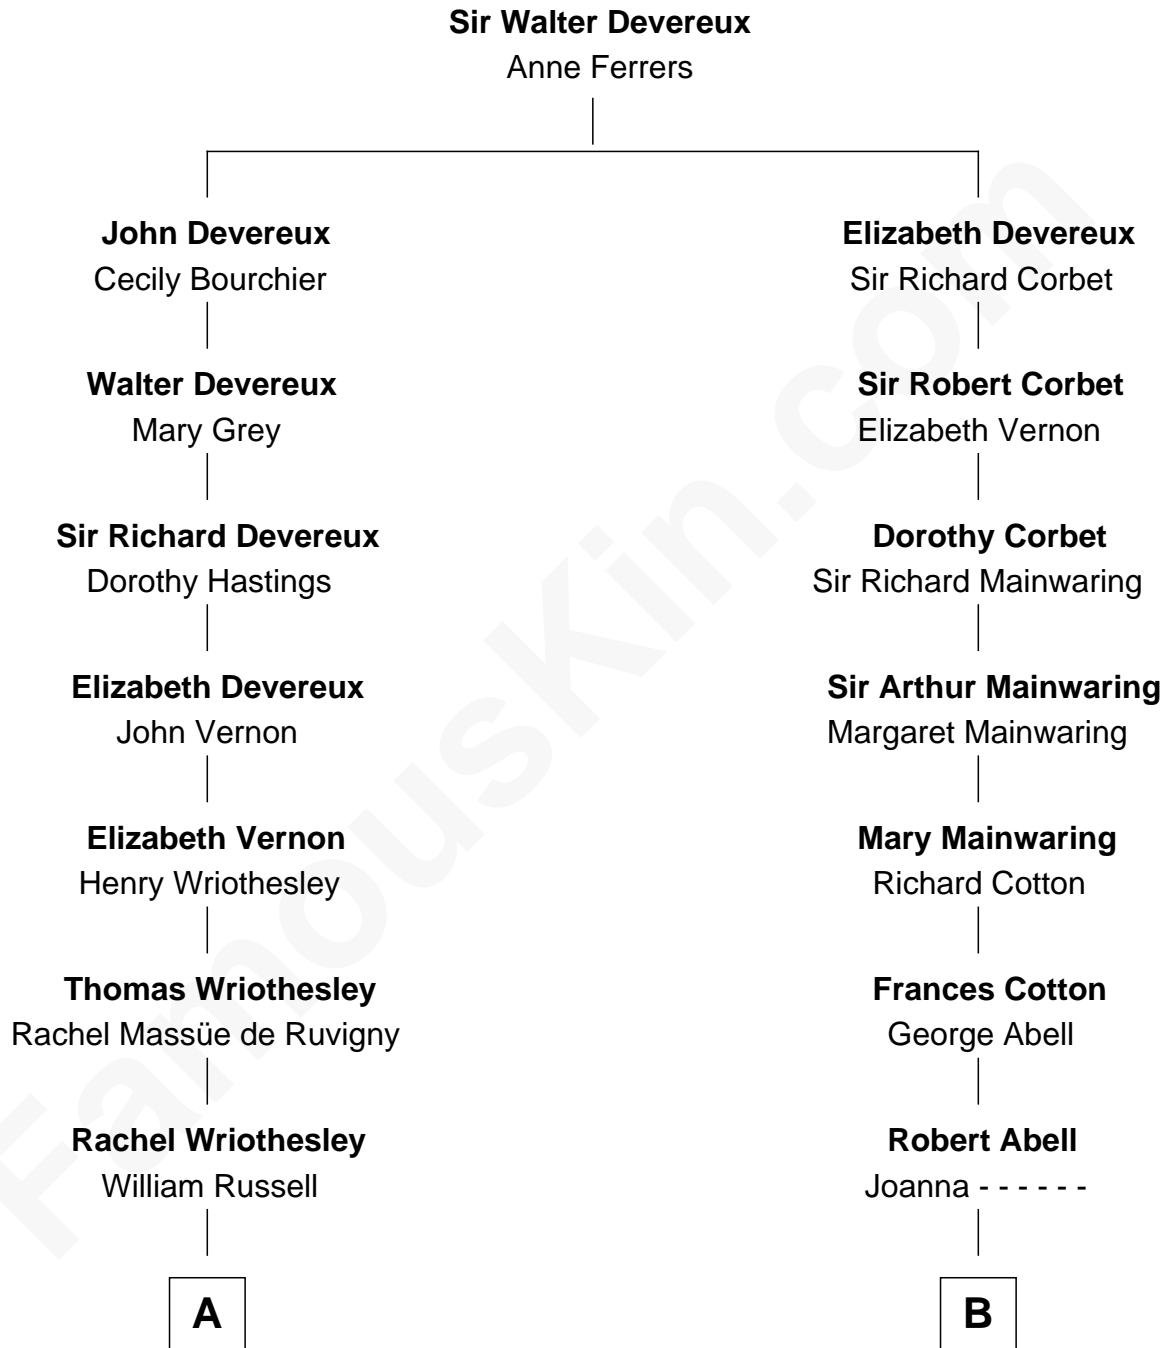

FamousKin.com Relationship Chart of

Queen Elizabeth II

Queen of the United Kingdom

15th cousin 1 time removed of

Elizabeth Montgomery

TV Actress - "Bewitched"

Elizabeth II photo by [Eric Draper](#)