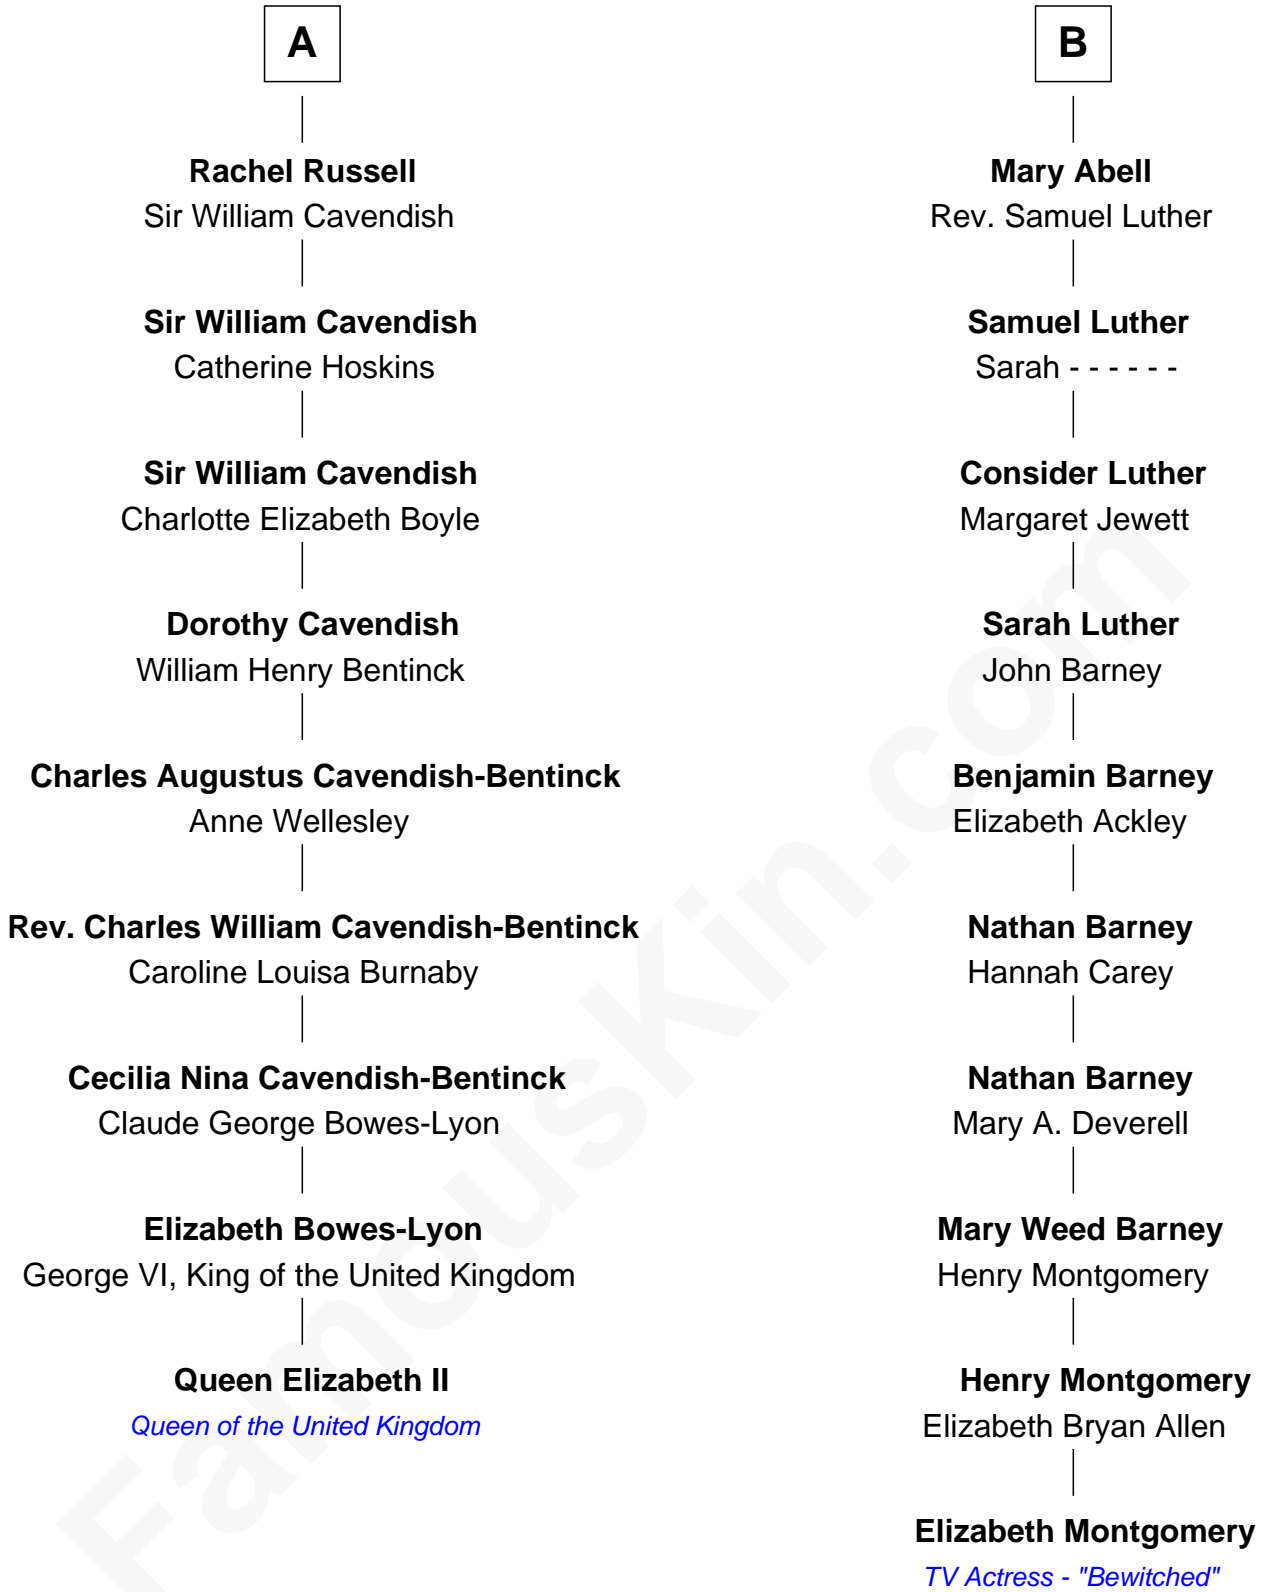

FamousKin.com Relationship Chart of

Queen Elizabeth II

Queen of the United Kingdom

15th cousin 1 time removed of

Elizabeth Montgomery

TV Actress - "Bewitched"

Elizabeth II photo by [Eric Draper](#)