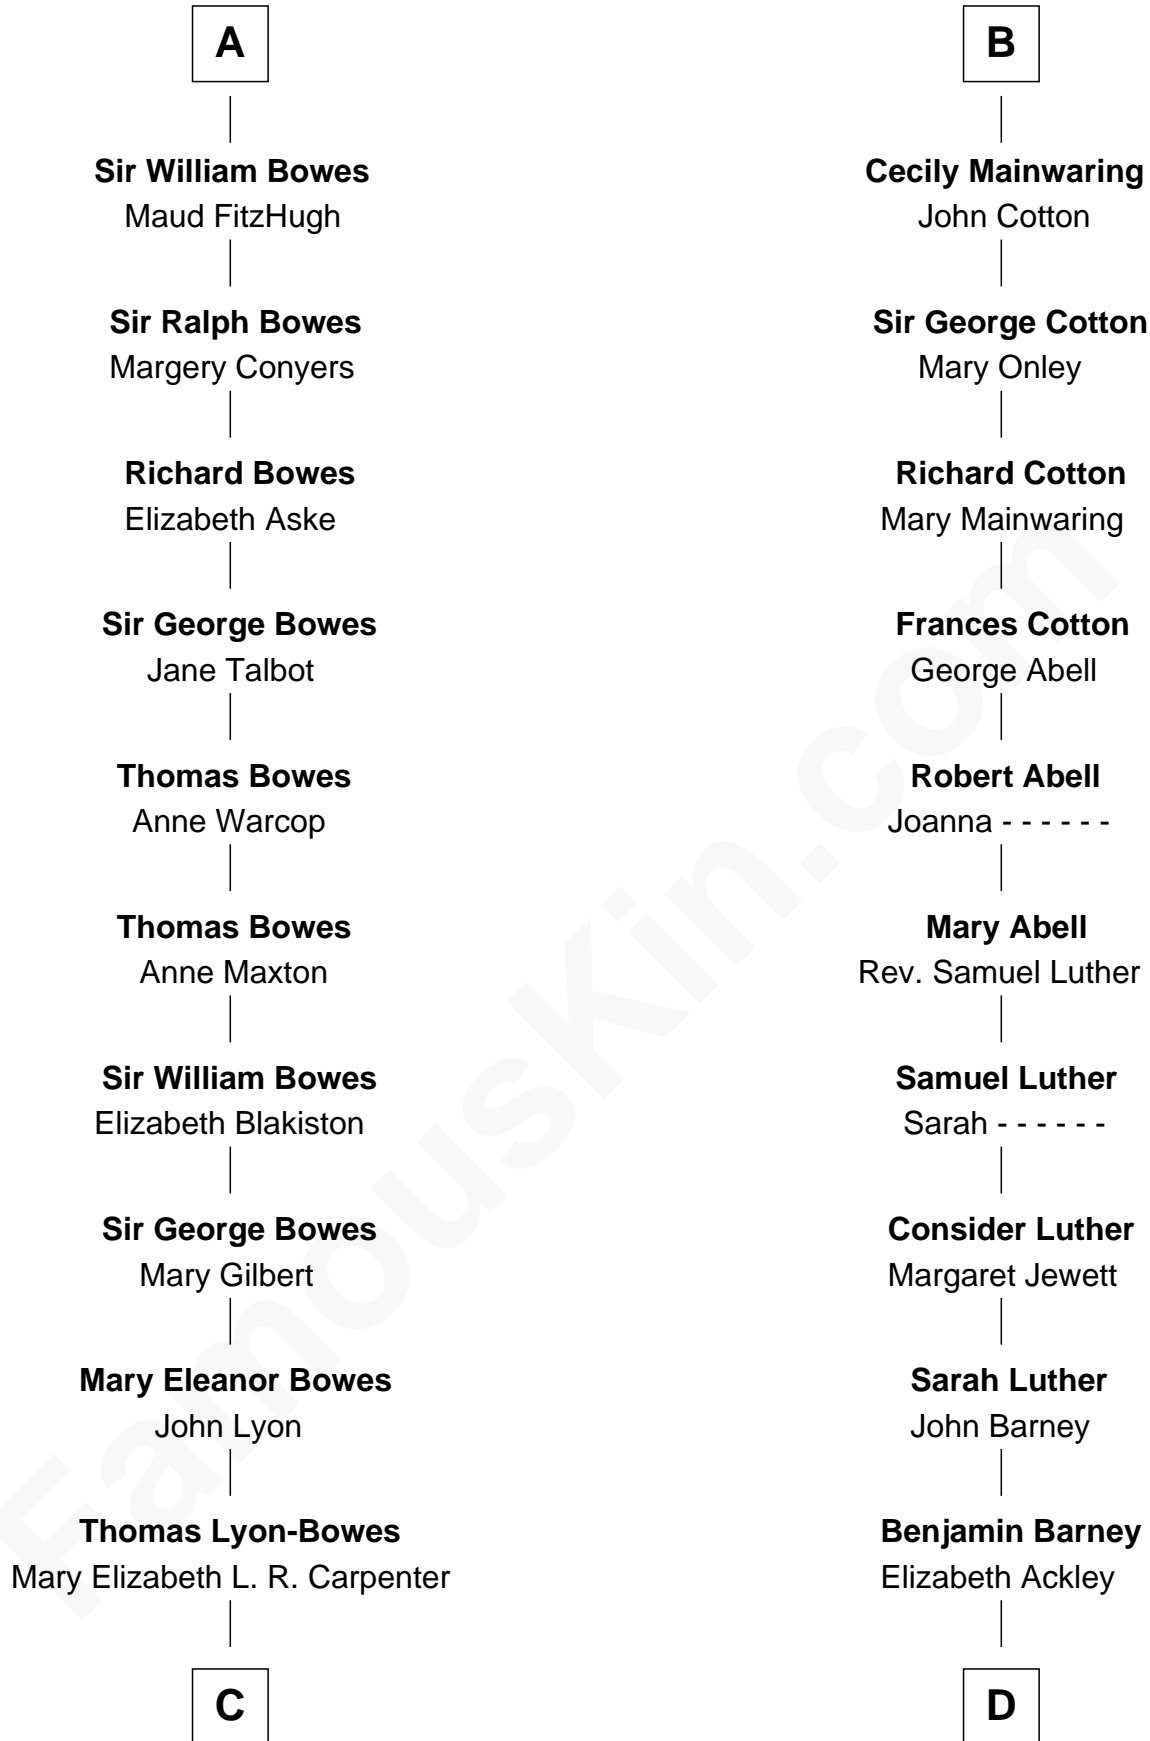

FamousKin.com Relationship Chart of

Queen Elizabeth II

Queen of the United Kingdom

21st cousin of

Elizabeth Montgomery

TV Actress - "Bewitched"

William de Cantilupe

C

Thomas George Lyon-Bowes

Charlotte Grimstead

Claude Bowes-Lyon

Frances Dora Smith

Claude George Bowes-Lyon

Cecilia Nina Cavendish-Bentinck

Elizabeth Bowes-Lyon

George VI, King of the United Kingdom

Queen Elizabeth II

Queen of the United Kingdom

D

Nathan Barney

Hannah Carey

Nathan Barney

Mary A. Deverell

Mary Weed Barney