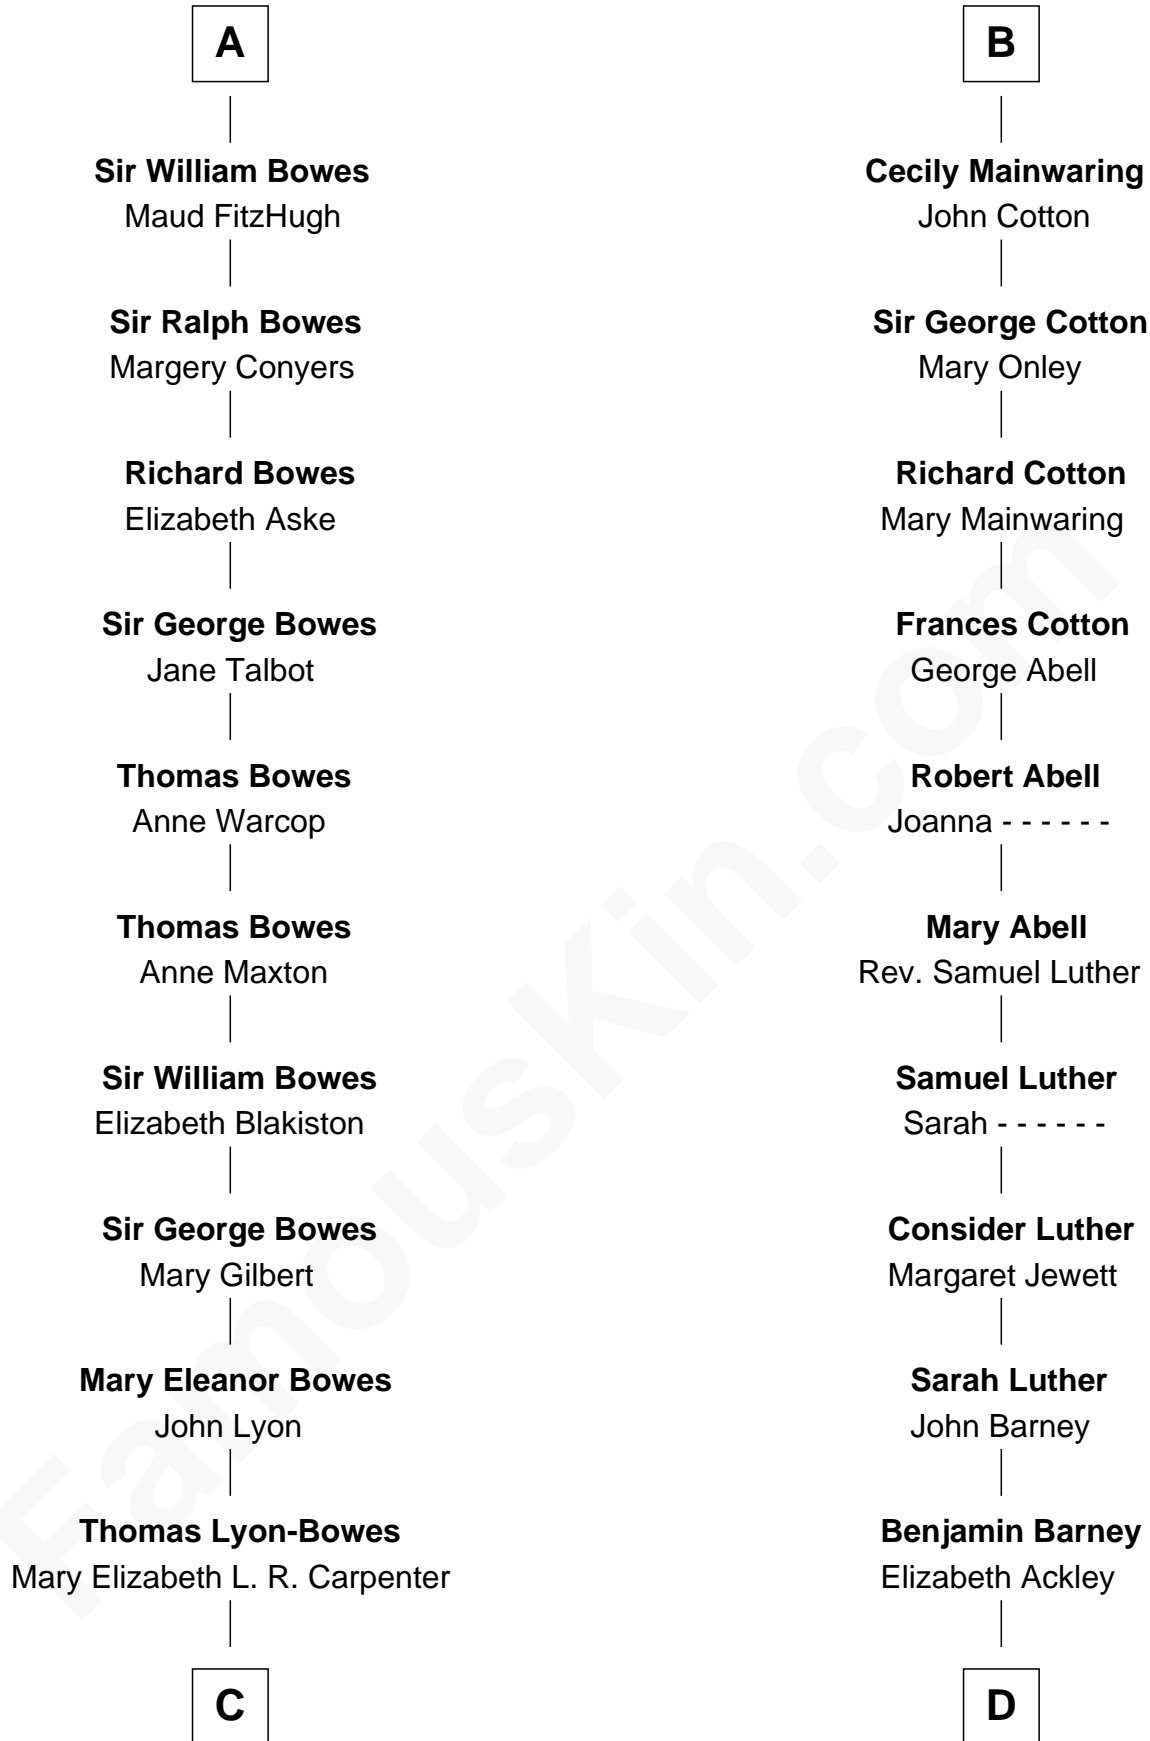

# FamousKin.com Relationship Chart of

**Queen Elizabeth II**

*Queen of the United Kingdom*

21st cousin of

**Elizabeth Montgomery**

*TV Actress - "Bewitched"*

**Sir William de Ferrers**

Agnes of Chester

**C**

**Thomas George Lyon-Bowes**

Charlotte Grimstead

**Claude Bowes-Lyon**

Frances Dora Smith

**Claude George Bowes-Lyon**

Cecilia Nina Cavendish-Bentinck

**Elizabeth Bowes-Lyon**

George VI, King of the United Kingdom

**Queen Elizabeth II**

*Queen of the United Kingdom*

**D**

**Nathan Barney**

Hannah Carey

**Nathan Barney**

Mary A. Deverell