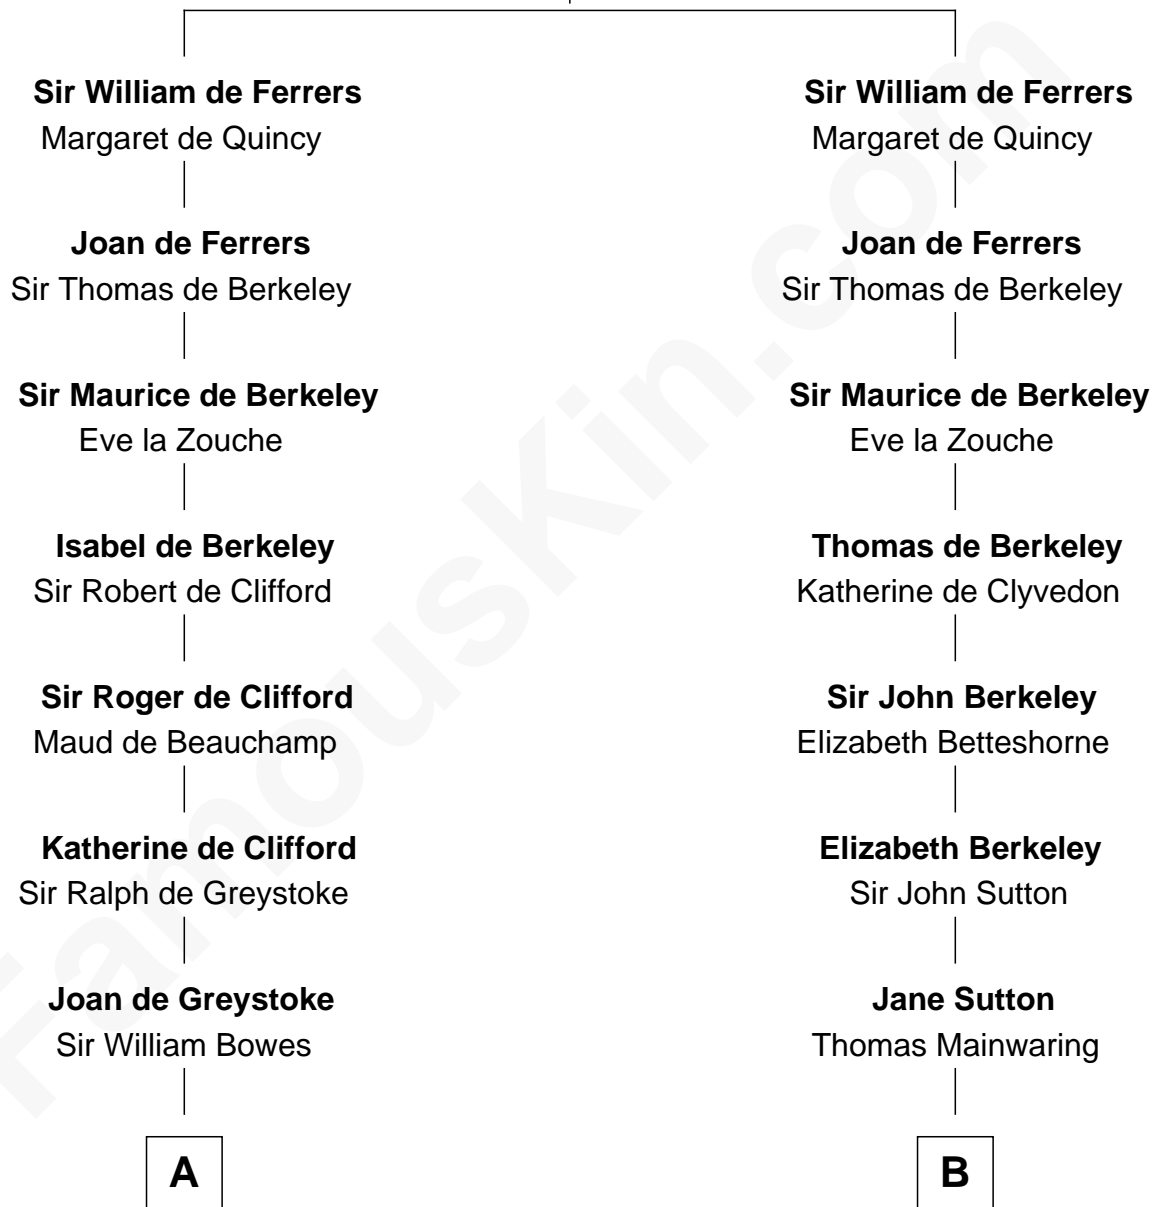

# FamousKin.com Relationship Chart of

**Queen Elizabeth II**

*Queen of the United Kingdom*

21st cousin of

**Elizabeth Montgomery**

*TV Actress - "Bewitched"*

**Sir William de Ferrers**

Agnes of Chester

**C**

**Thomas George Lyon-Bowes**

Charlotte Grimstead

**Claude Bowes-Lyon**

Frances Dora Smith

**Claude George Bowes-Lyon**

Cecilia Nina Cavendish-Bentinck

**Elizabeth Bowes-Lyon**

George VI, King of the United Kingdom

**Queen Elizabeth II**

*Queen of the United Kingdom*

**D**

**Nathan Barney**

Hannah Carey

**Nathan Barney**

Mary A. Deverell