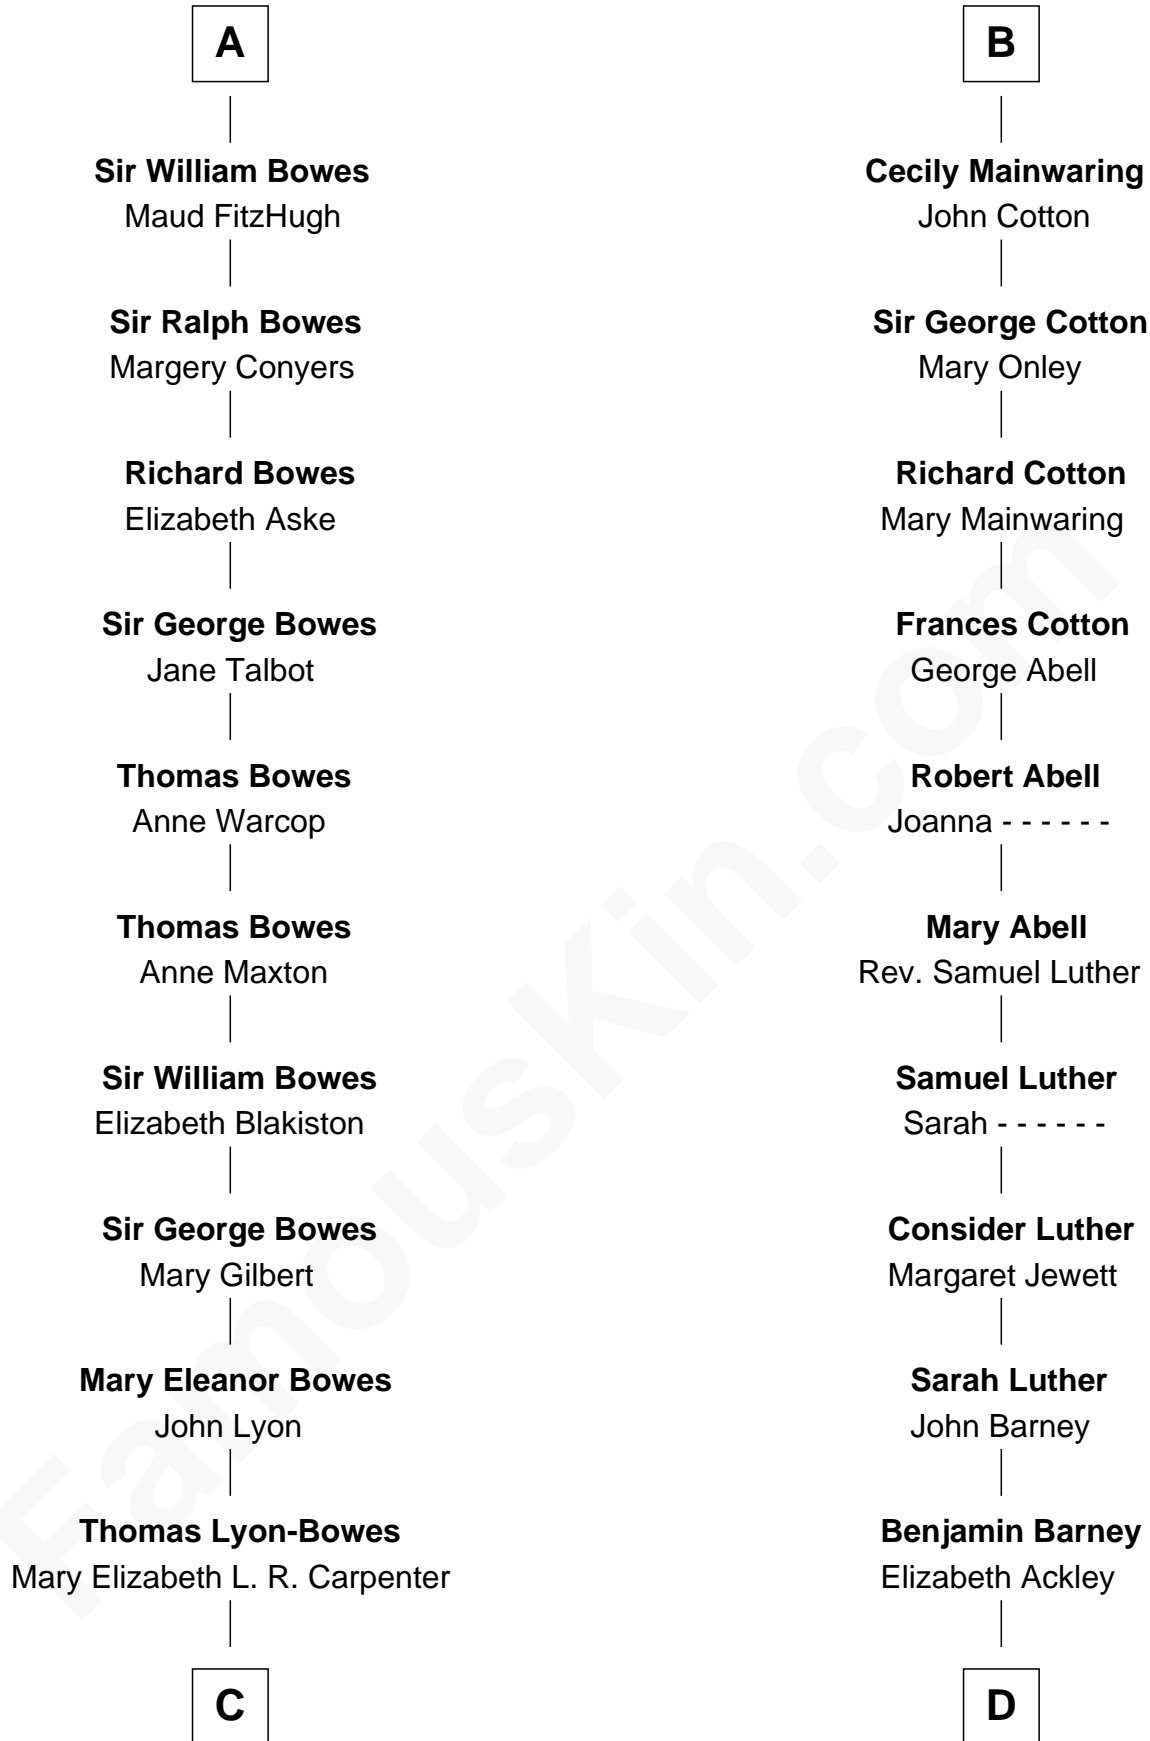

# FamousKin.com Relationship Chart of

**Queen Elizabeth II**

*Queen of the United Kingdom*

21st cousin of

**Elizabeth Montgomery**

*TV Actress - "Bewitched"*

**William de Braiose**

Eva Marshal

**C**

**Thomas George Lyon-Bowes**

Charlotte Grimstead

**Claude Bowes-Lyon**

Frances Dora Smith

**Claude George Bowes-Lyon**

Cecilia Nina Cavendish-Bentinck

**Elizabeth Bowes-Lyon**

George VI, King of the United Kingdom

**Queen Elizabeth II**

*Queen of the United Kingdom*

**D**

**Nathan Barney**

Hannah Carey

**Nathan Barney**

Mary A. Deverell