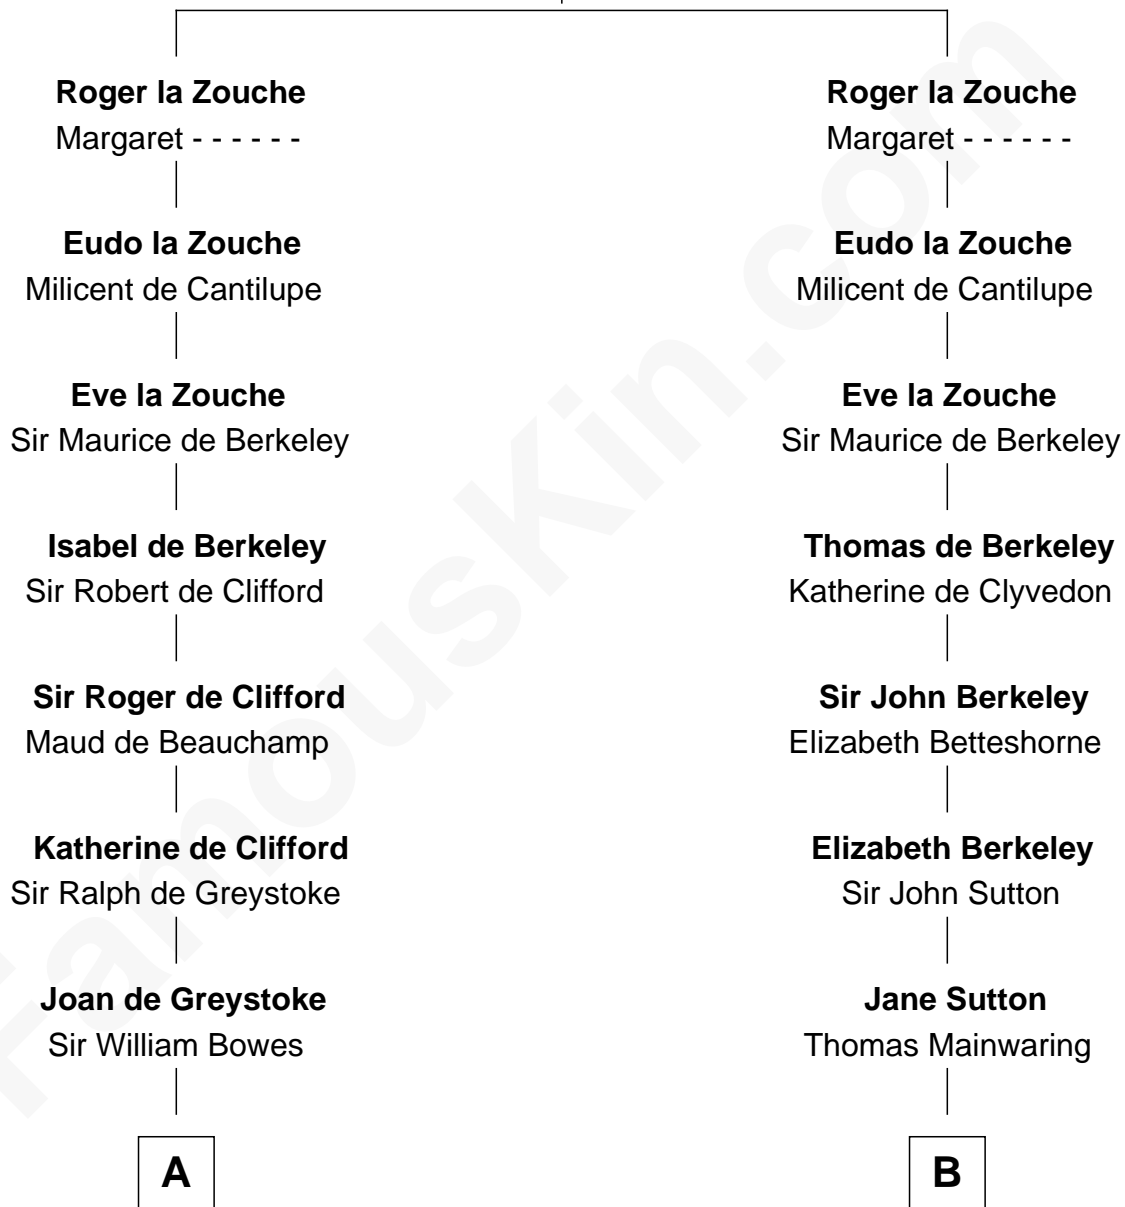

FamousKin.com Relationship Chart of

Queen Elizabeth II

Queen of the United Kingdom

21st cousin of

Elizabeth Montgomery

TV Actress - "Bewitched"

Alan la Zouche

Alice de Belmeis

C

Thomas George Lyon-Bowes

Charlotte Grimstead

Claude Bowes-Lyon

Frances Dora Smith

Claude George Bowes-Lyon

Cecilia Nina Cavendish-Bentinck

Elizabeth Bowes-Lyon

George VI, King of the United Kingdom

Queen Elizabeth II

Queen of the United Kingdom

D

Nathan Barney

Hannah Carey

Nathan Barney

Mary A. Deverell