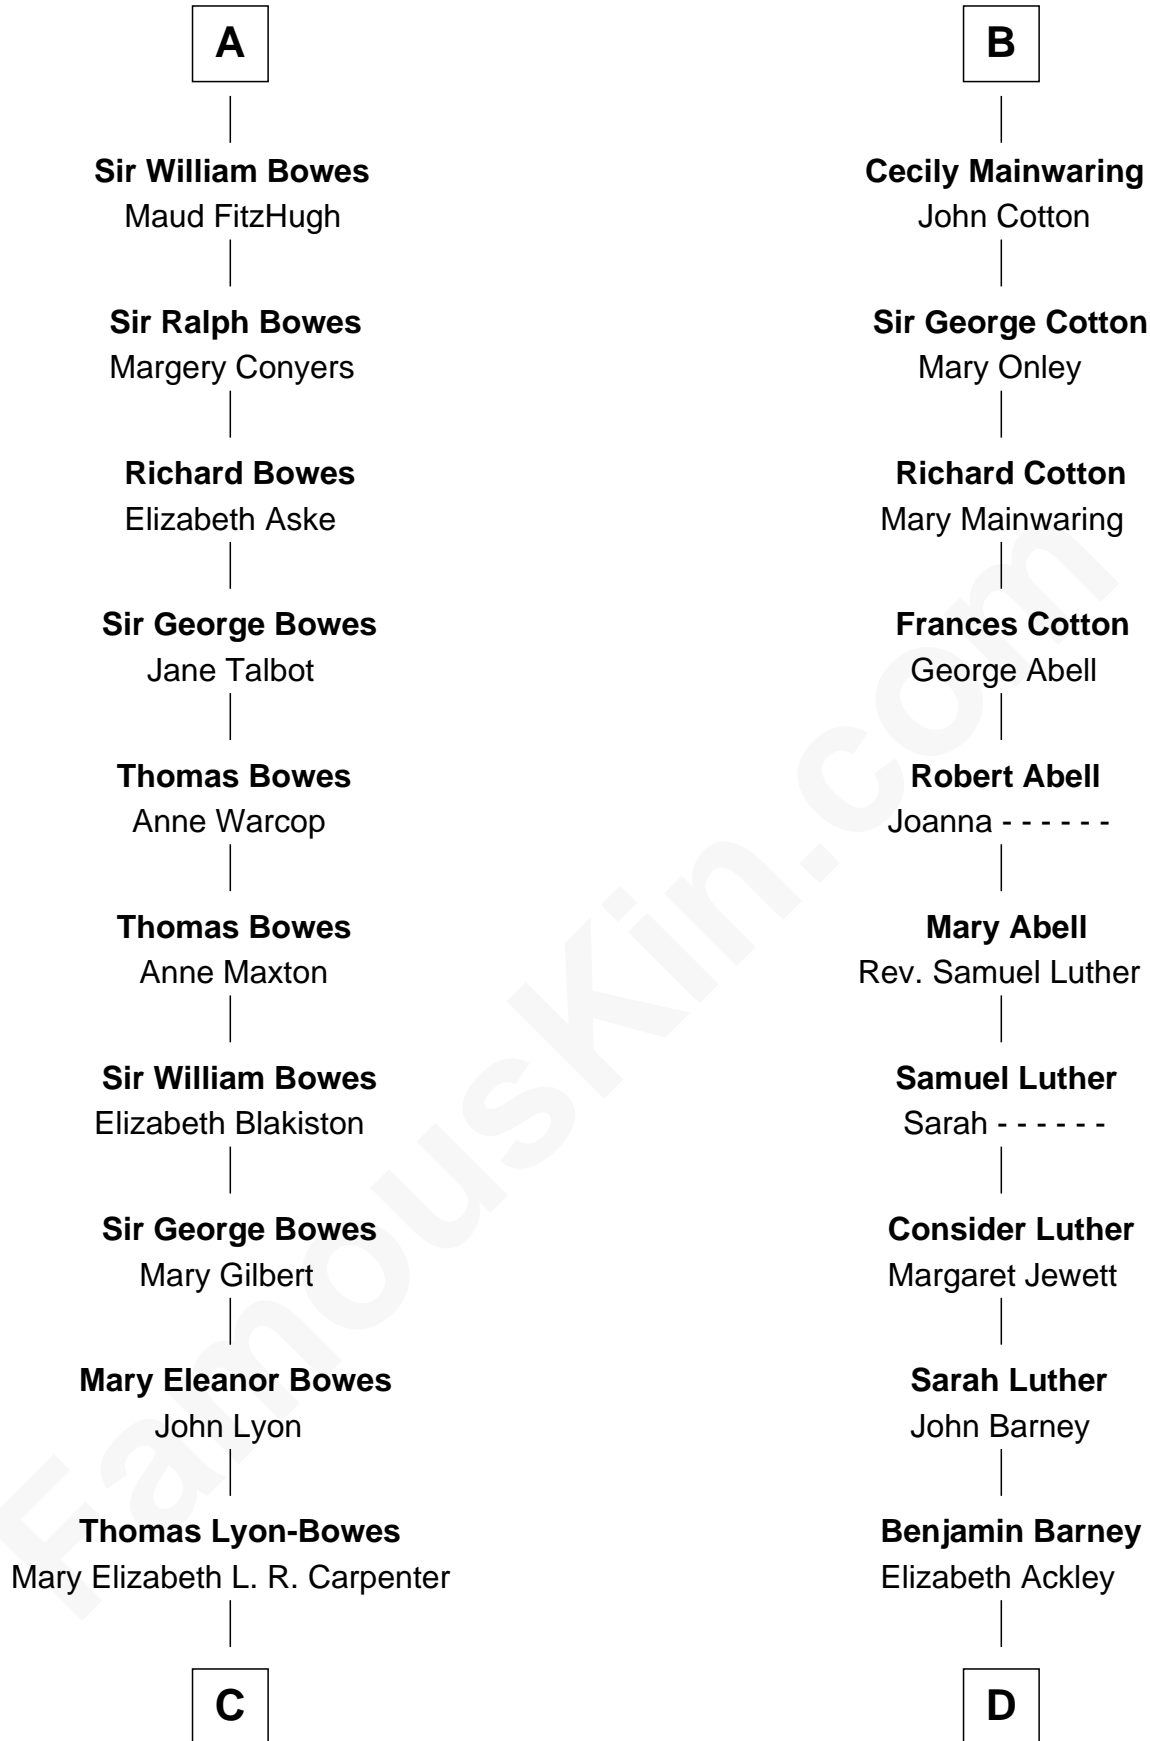

FamousKin.com Relationship Chart of

Queen Elizabeth II

Queen of the United Kingdom

21st cousin of

Elizabeth Montgomery

TV Actress - "Bewitched"

Alan la Zouche

Alice de Belmeis

George VI, King of the United Kingdom

Queen Elizabeth II

Queen of the United Kingdom

D

Nathan Barney

Hannah Carey

Nathan Barney

Mary A. Deverell