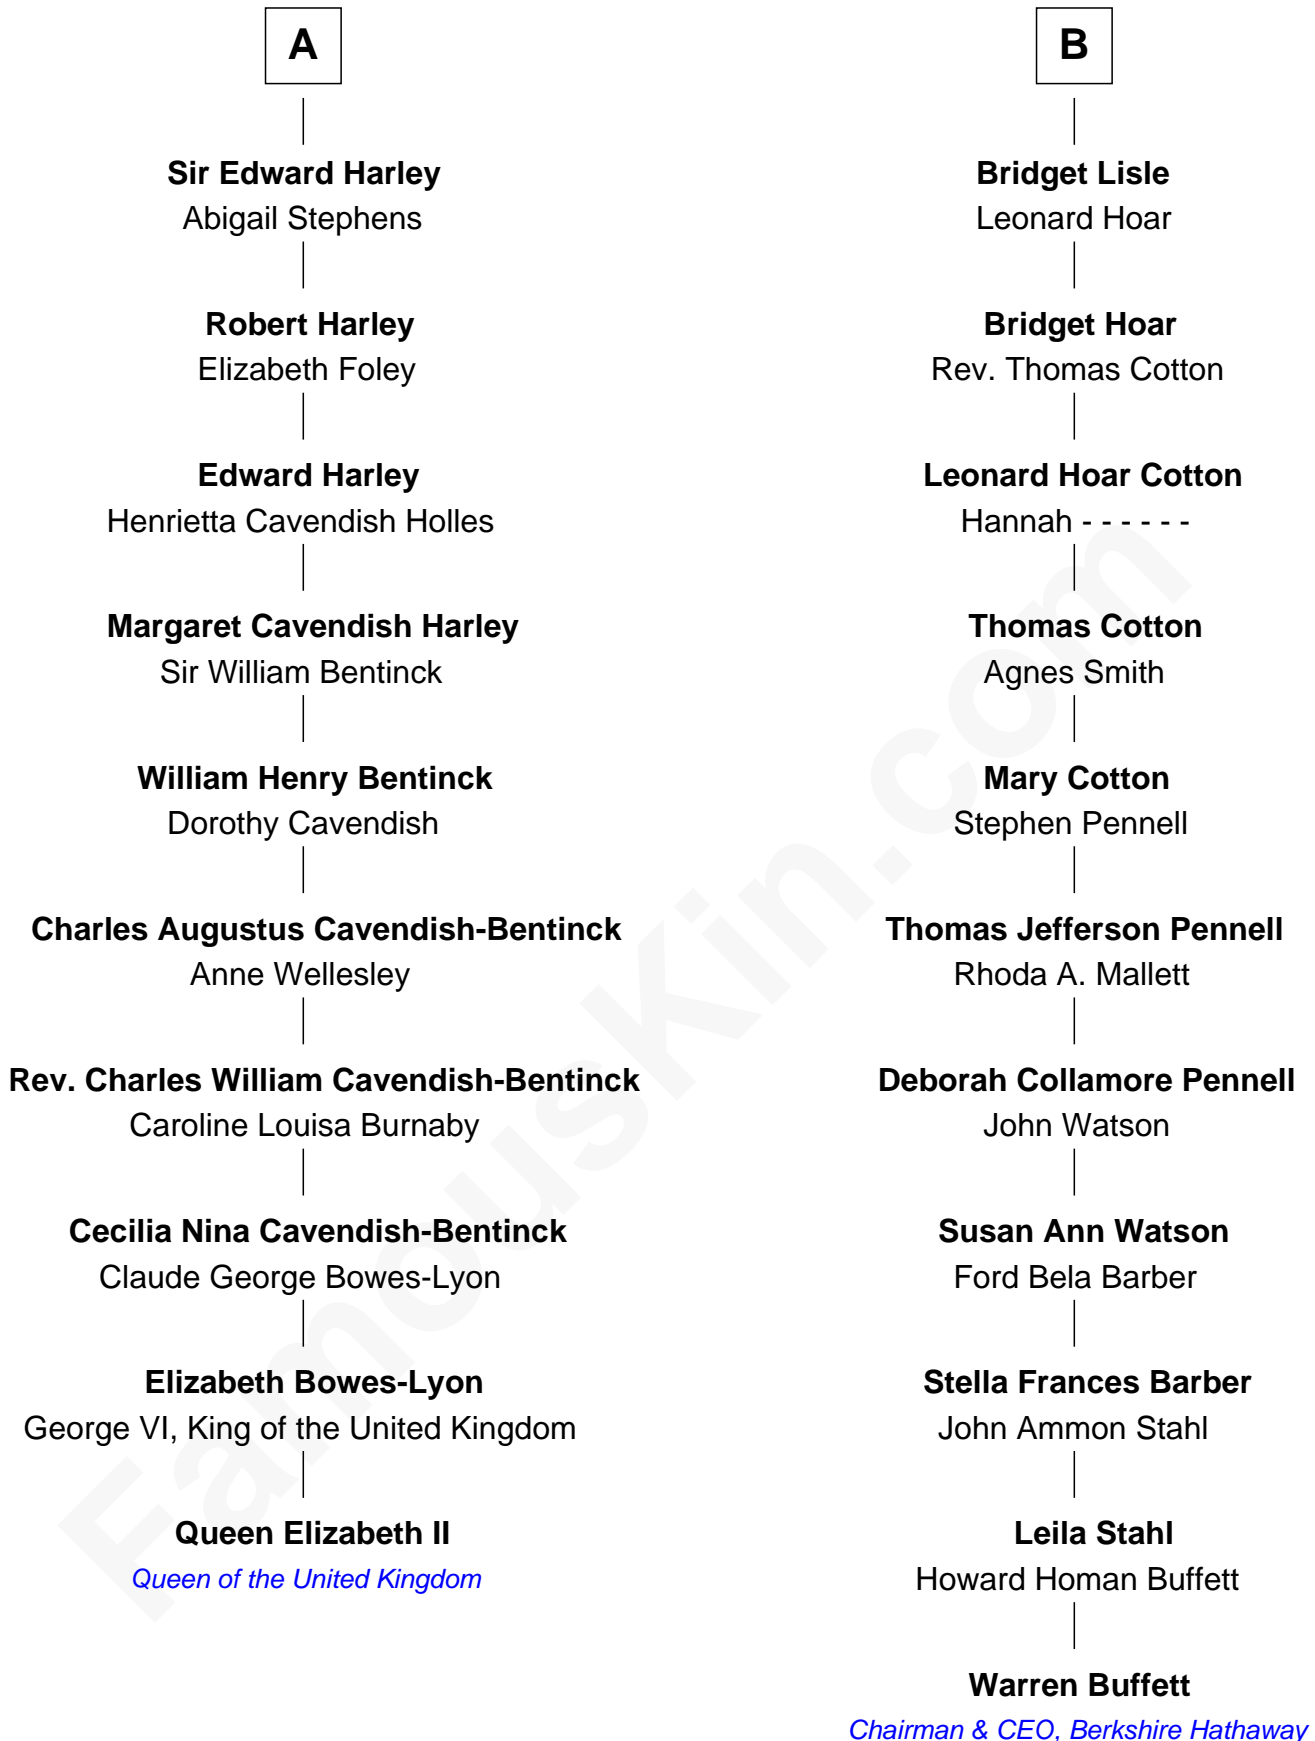

FamousKin.com

Relationship Chart of

Queen Elizabeth II

Queen of the United Kingdom

16th cousin 1 time removed of

Warren Buffett

Chairman & CEO, Berkshire Hathaway

Sir Humphrey Stafford

Eleanor Aylesbury

Humphrey Stafford

Katherine Fray

Anne Stafford

Sir Richard Neville

Margaret Neville

Edward Willoughby

Elizabeth Willoughby

Mary Berkeley

Sir John Hungerford

Bridget Hungerford

Sir William Lisle

John Lisle

Alice Beckenshaw

B

Elizabeth II photo by [Eric Draper](#)