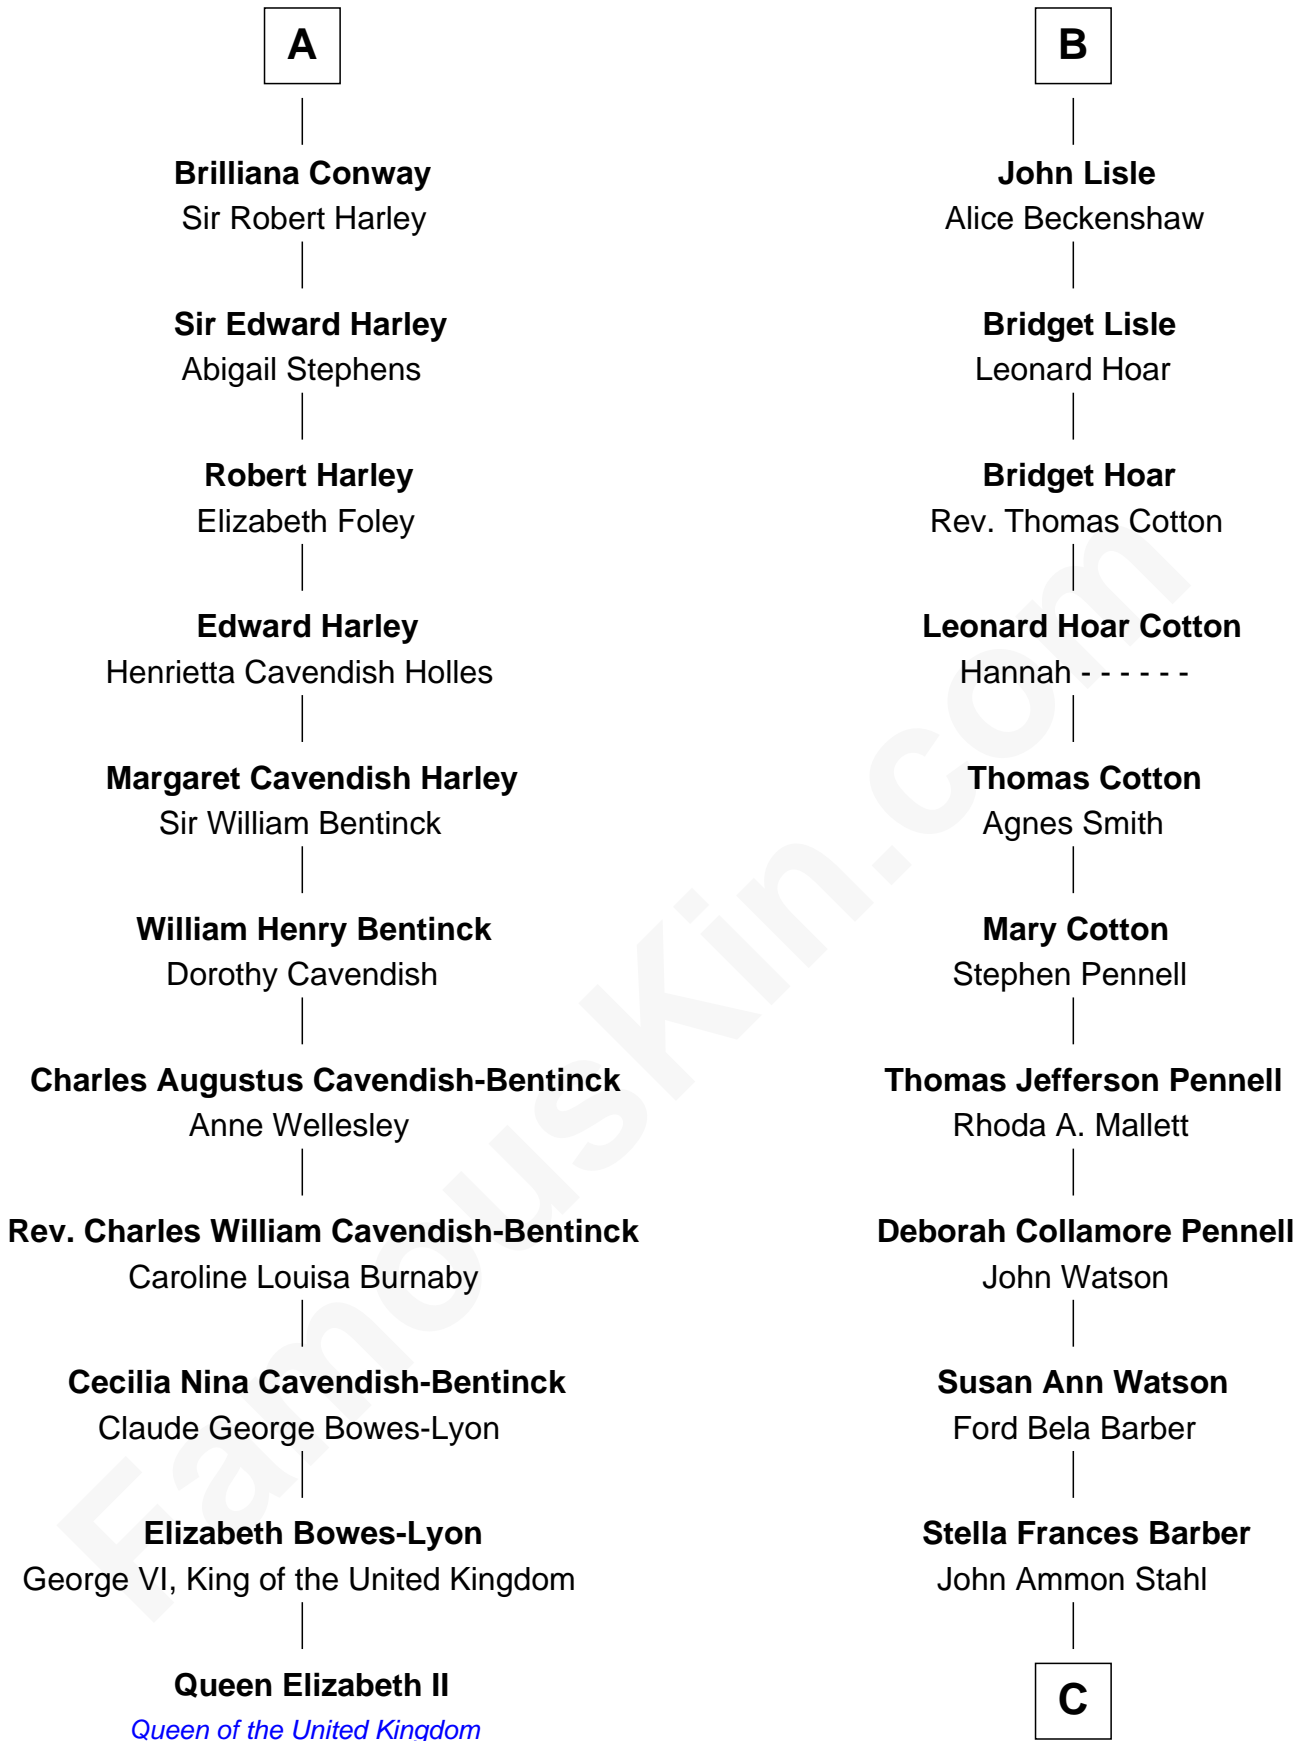

FamousKin.com

Relationship Chart of

Queen Elizabeth II

Queen of the United Kingdom

17th cousin 1 time removed of

Warren Buffett

Chairman & CEO, Berkshire Hathaway

Sir Thomas Aylesbury
Katherine Pabenham