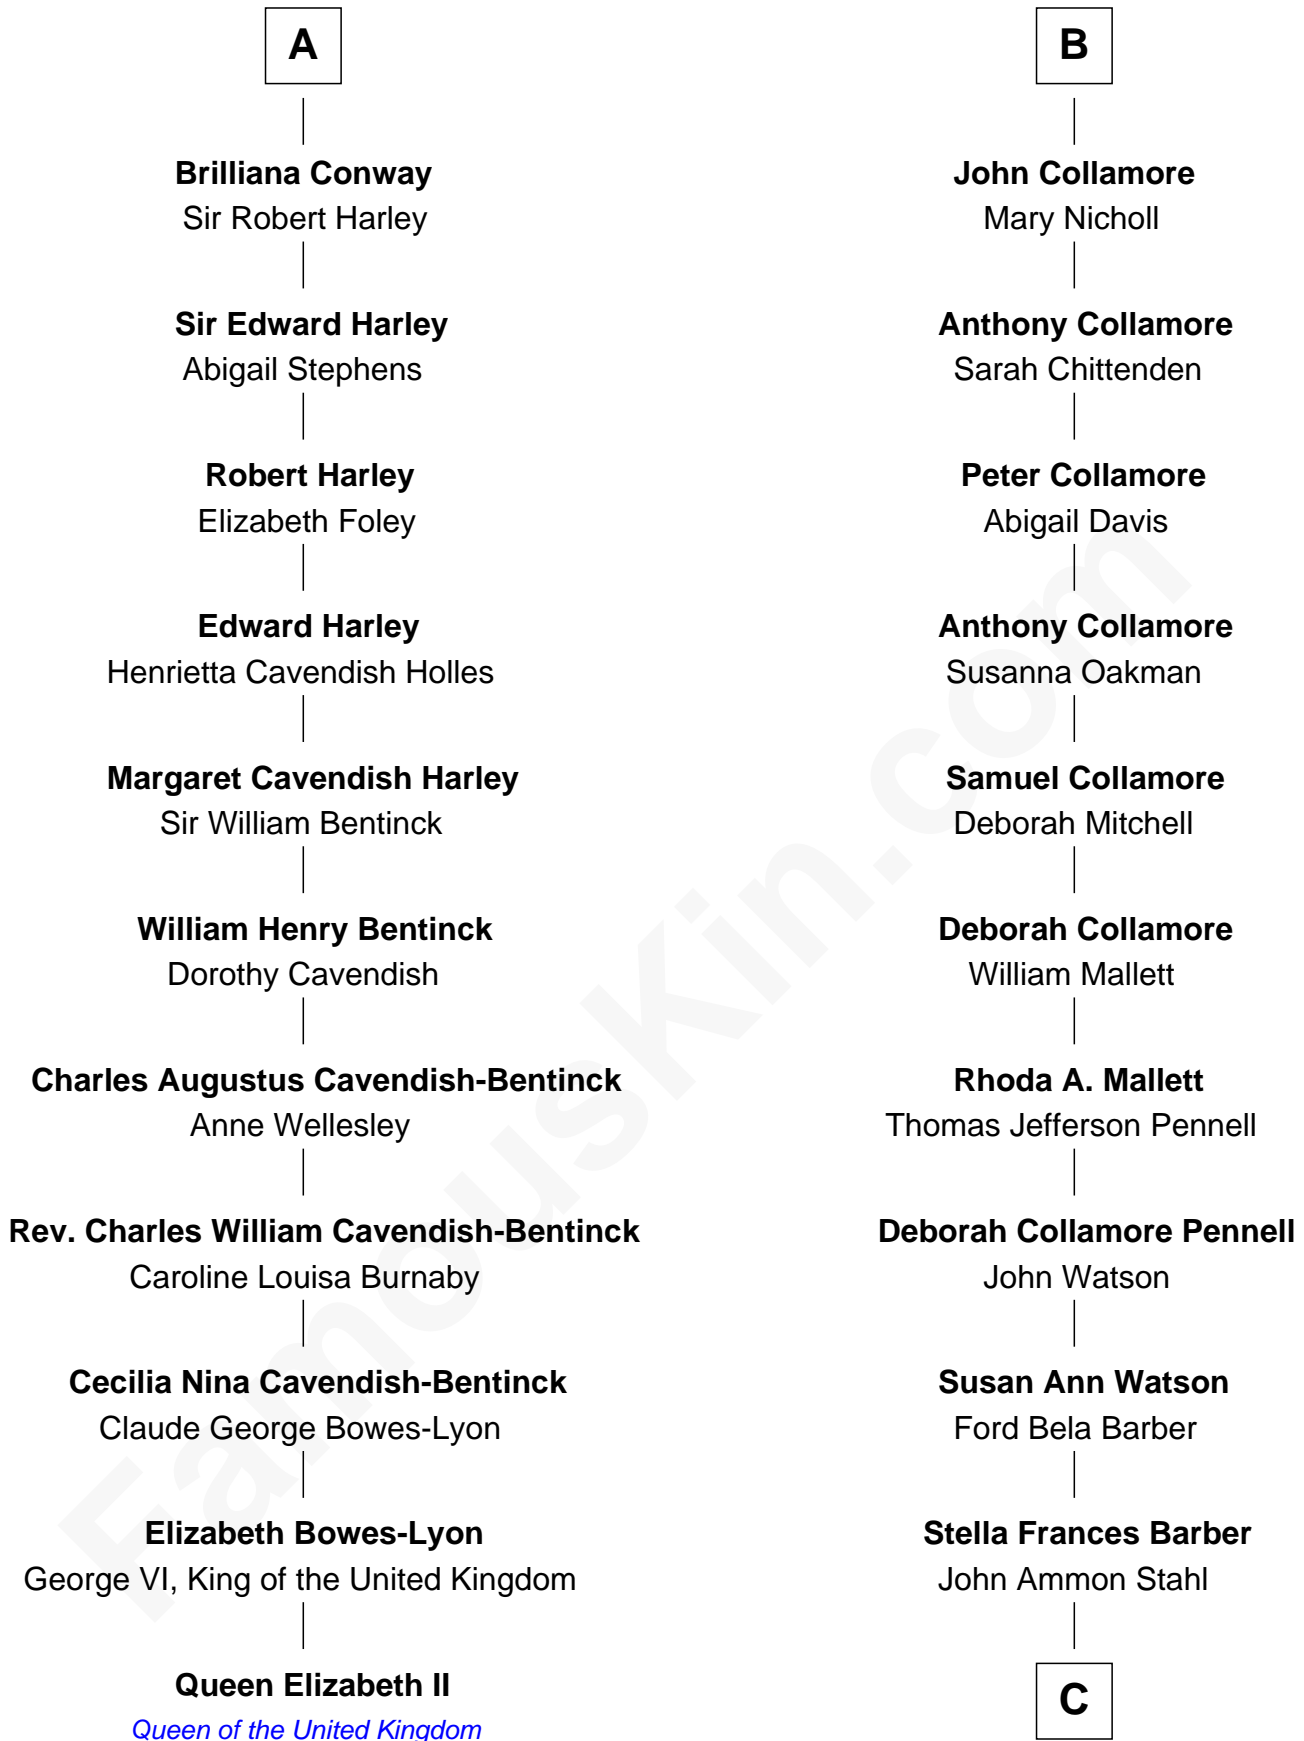

FamousKin.com

Relationship Chart of

Queen Elizabeth II

Queen of the United Kingdom

17th cousin 1 time removed of

Warren Buffett

Chairman & CEO, Berkshire Hathaway

Leila Stahl
Howard Homan Buffett