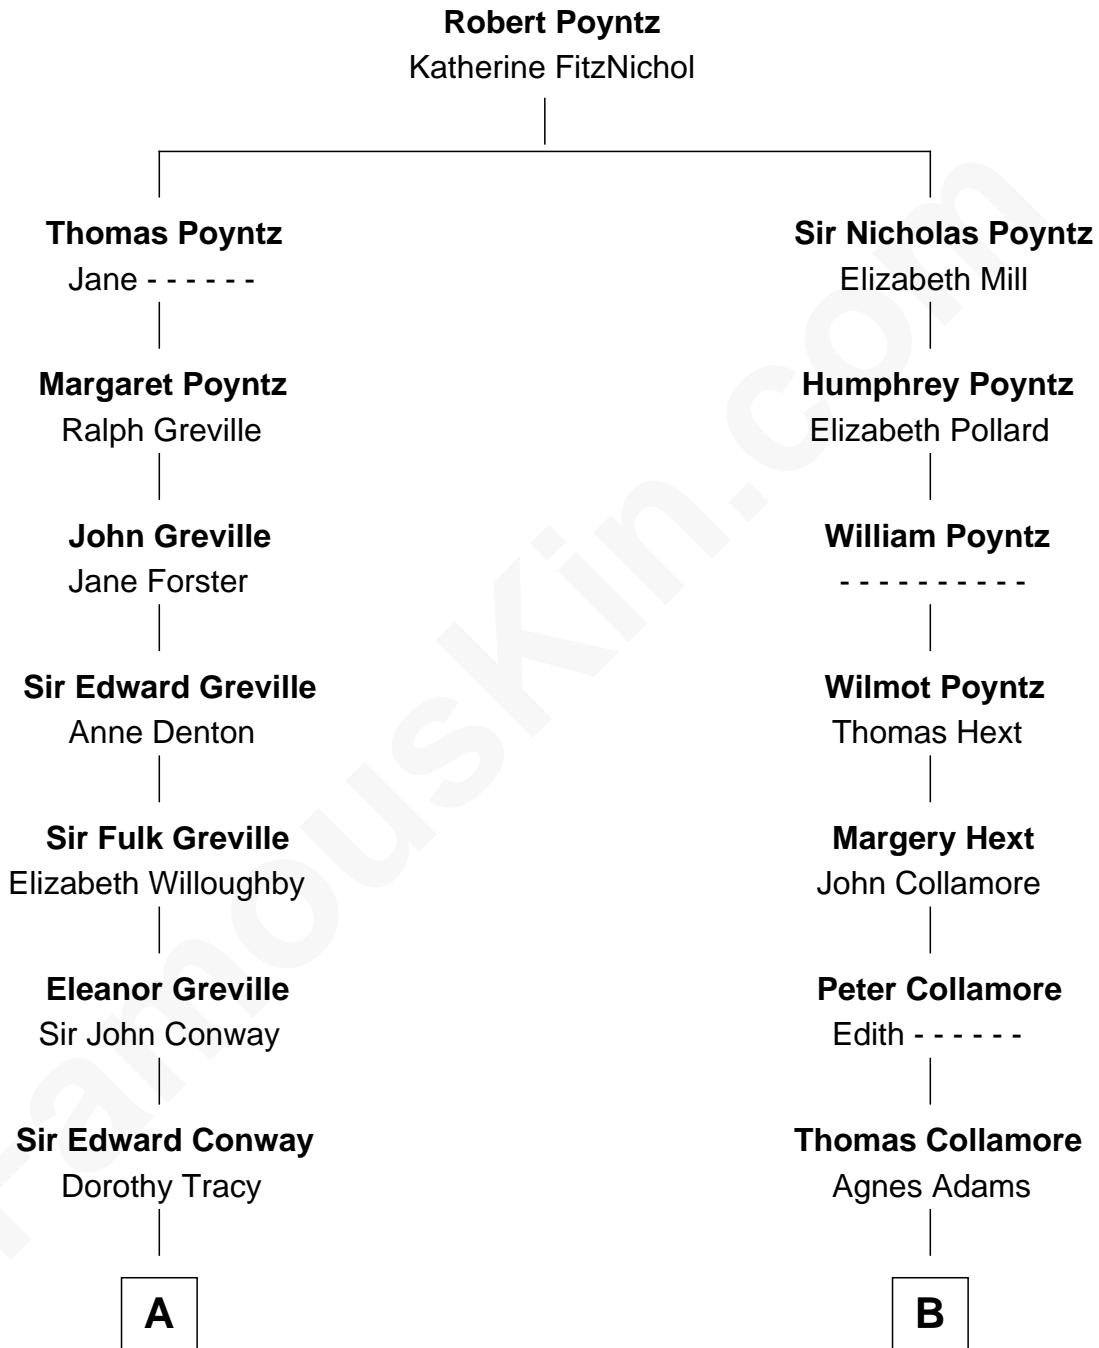

FamousKin.com

Relationship Chart of

Queen Elizabeth II

Queen of the United Kingdom

17th cousin 1 time removed of

Warren Buffett

Chairman & CEO, Berkshire Hathaway

Leila Stahl
Howard Homan Buffett