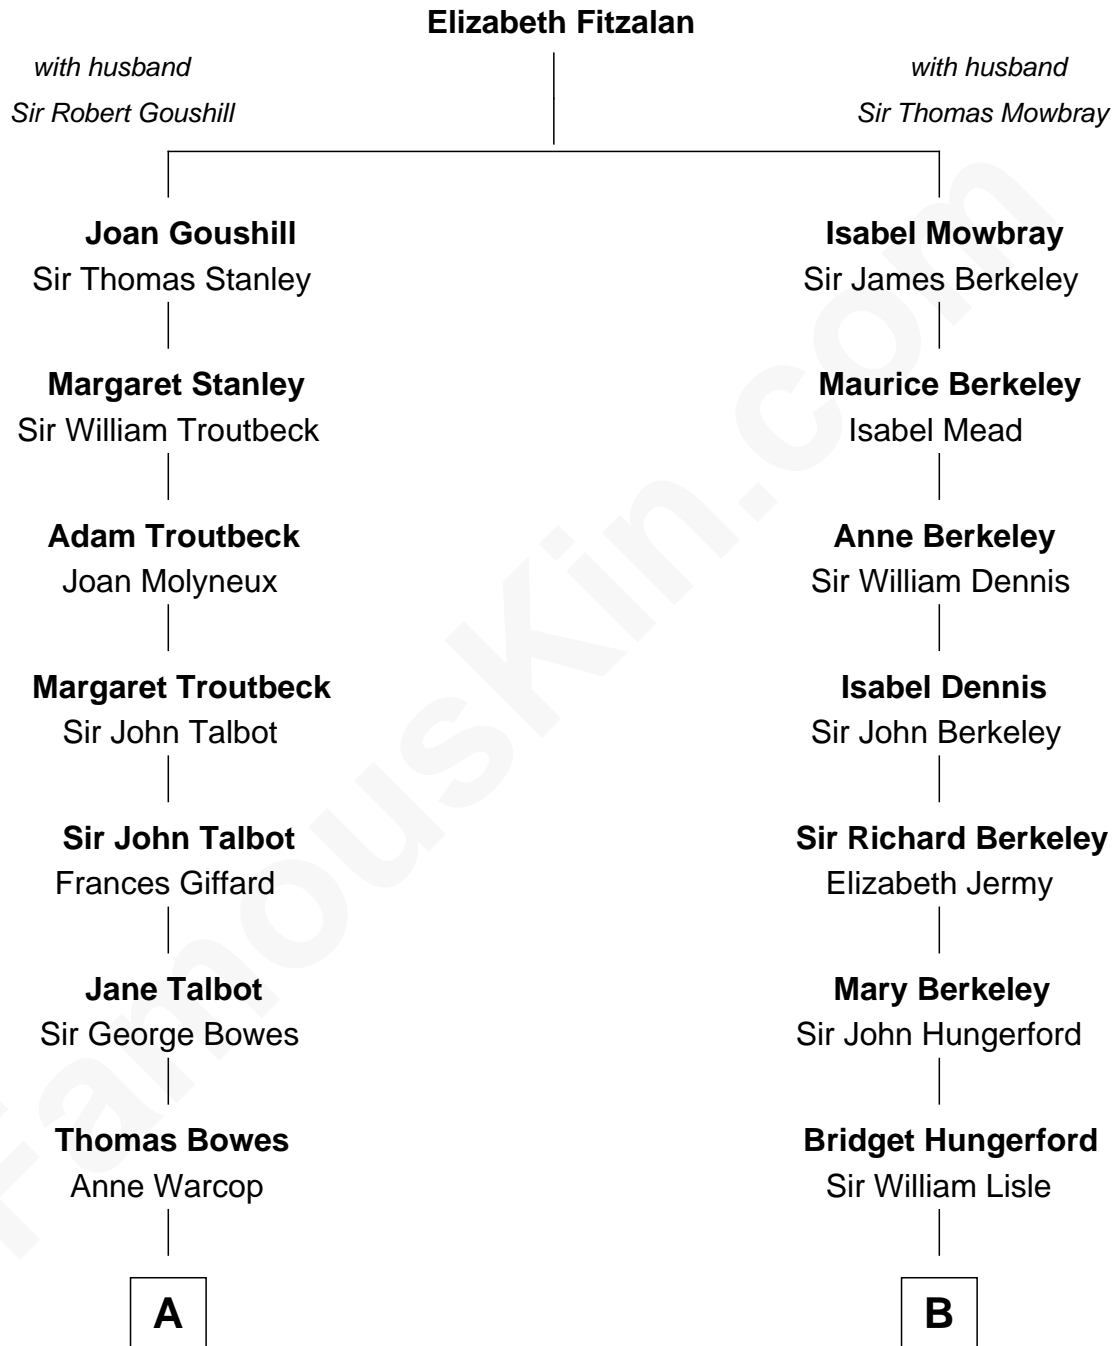

FamousKin.com

Relationship Chart of

Queen Elizabeth II

Queen of the United Kingdom

16th cousin 2 times removed of

Warren Buffett

Chairman & CEO, Berkshire Hathaway

C