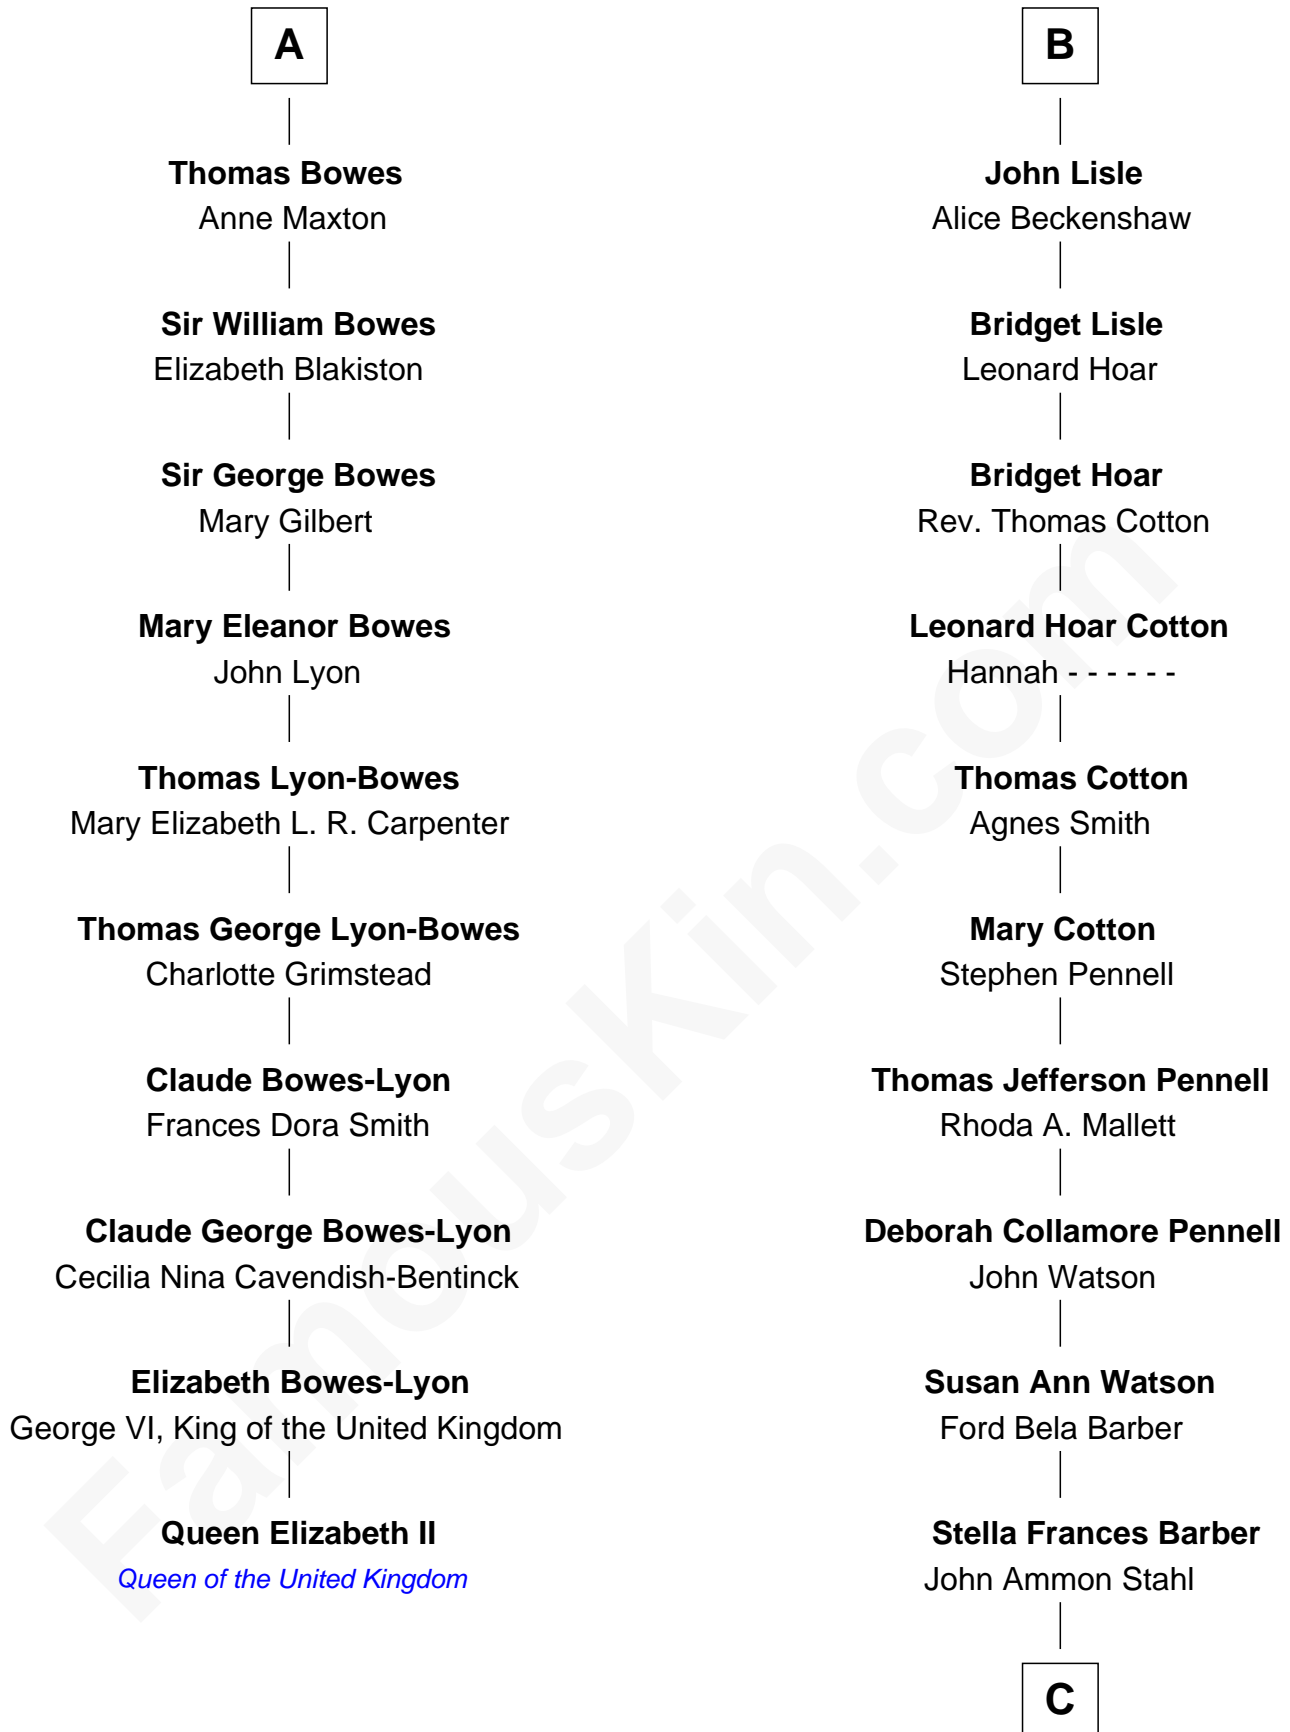

FamousKin.com

Relationship Chart of

Queen Elizabeth II

Queen of the United Kingdom

16th cousin 2 times removed of

Warren Buffett

Chairman & CEO, Berkshire Hathaway

C