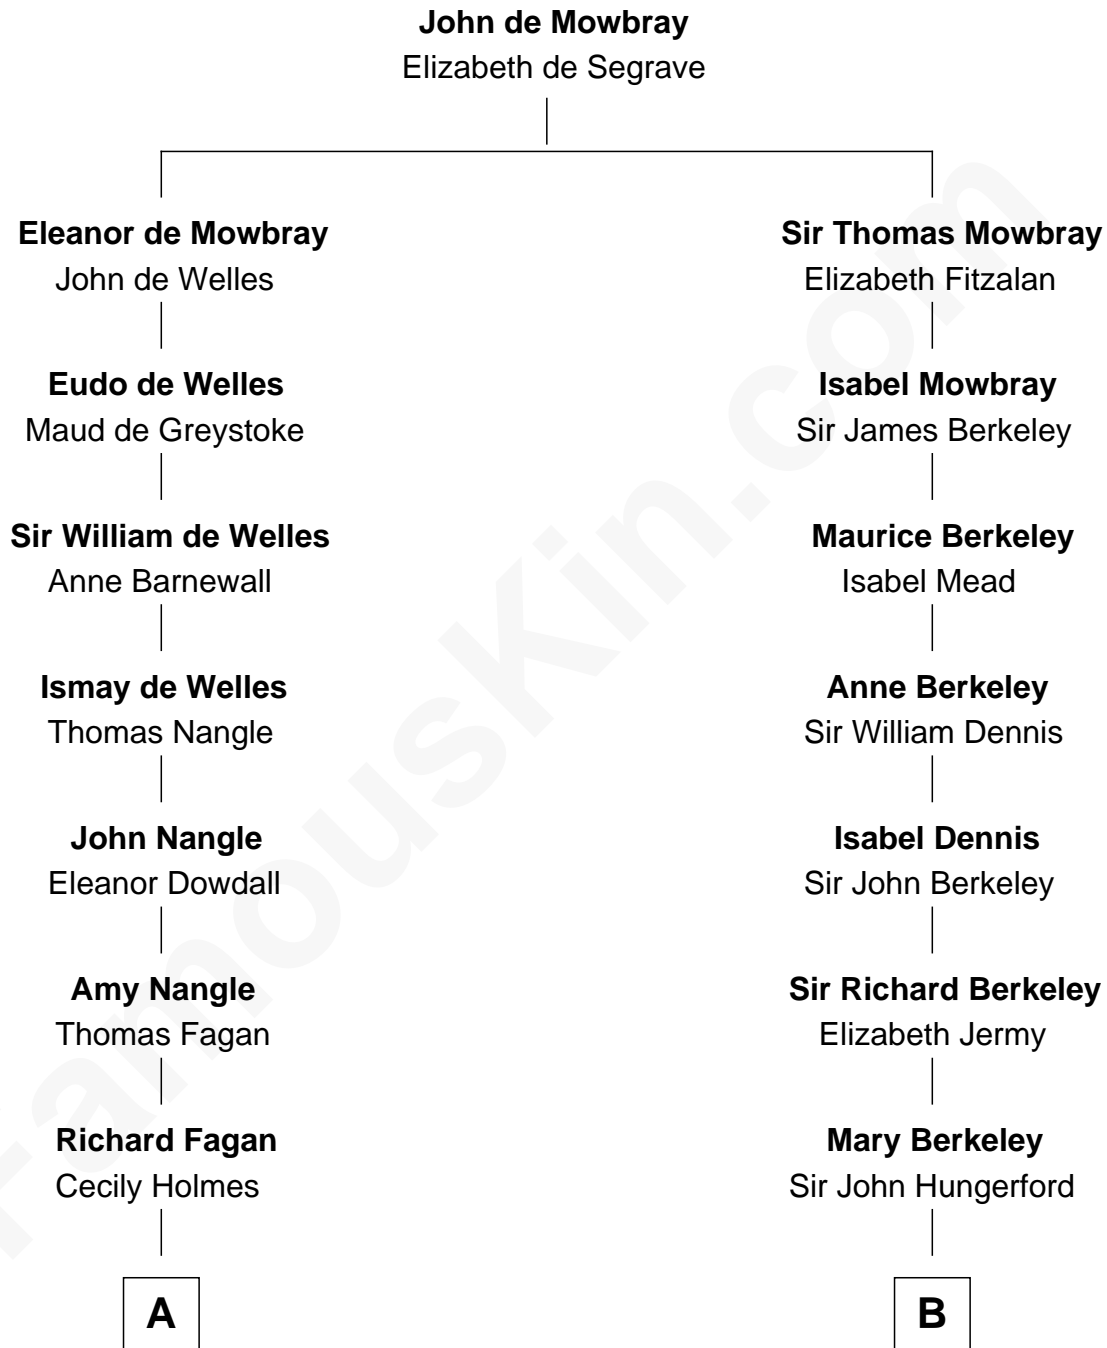

## Relationship Chart of

### Queen Elizabeth II

*Queen of the United Kingdom*

17th cousin 2 times removed of

**Warren Buffett**

*Chairman & CEO, Berkshire Hathaway*

**C**

Stella Frances Barber

John Ammon Stahl