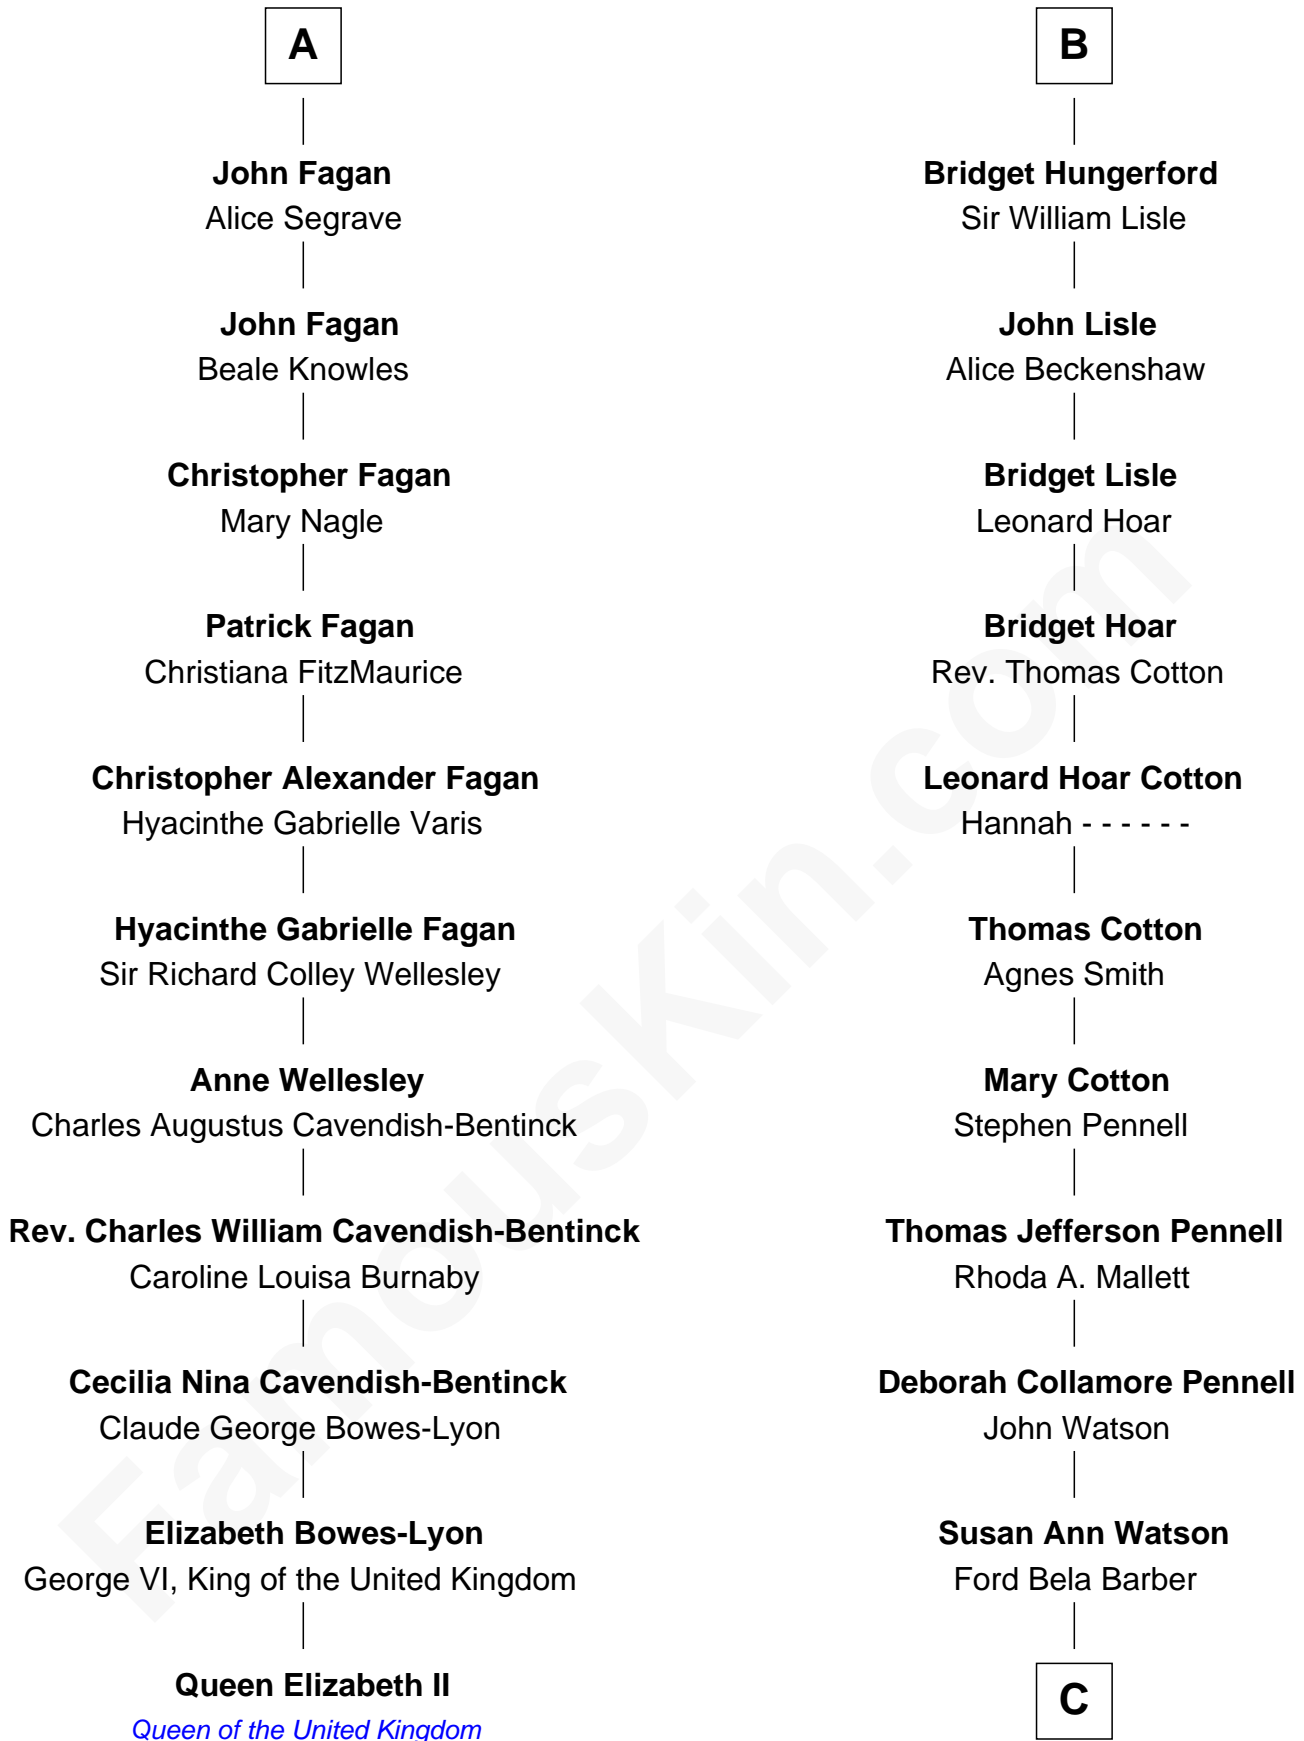

## Relationship Chart of

### Queen Elizabeth II

*Queen of the United Kingdom*

17th cousin 2 times removed of

**Warren Buffett**

*Chairman & CEO, Berkshire Hathaway*

**C**

Stella Frances Barber

John Ammon Stahl