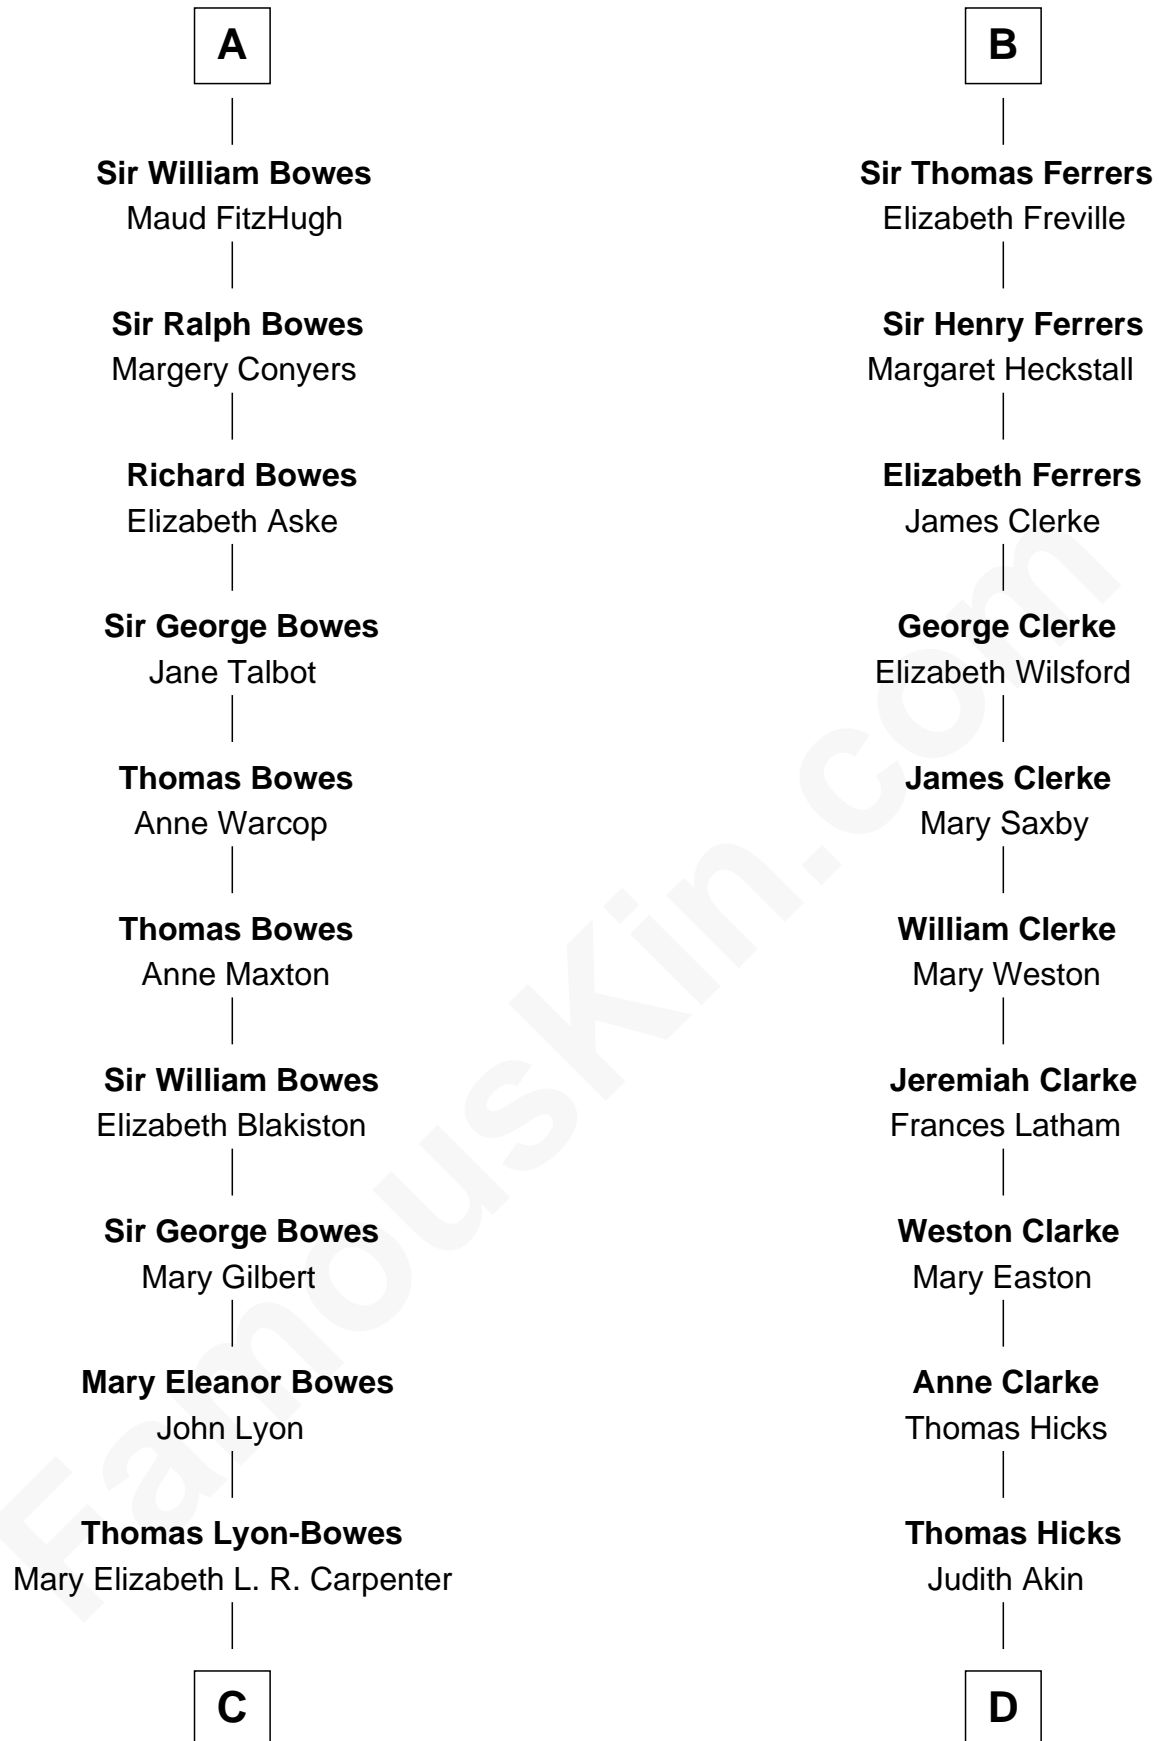

FamousKin.com

Relationship Chart of

Queen Elizabeth II

Queen of the United Kingdom

20th cousin 1 time removed of

Susan B. Anthony

Women's Rights Advocate

Sir Humphrey de Bohun

Maud of Eu

C

Thomas George Lyon-Bowes

Charlotte Grimstead

Claude Bowes-Lyon

Frances Dora Smith

Claude George Bowes-Lyon

Cecilia Nina Cavendish-Bentinck

Elizabeth Bowes-Lyon

George VI, King of the United Kingdom

Queen Elizabeth II

Queen of the United Kingdom

D

Judith Hicks

David Anthony

Humphrey Anthony