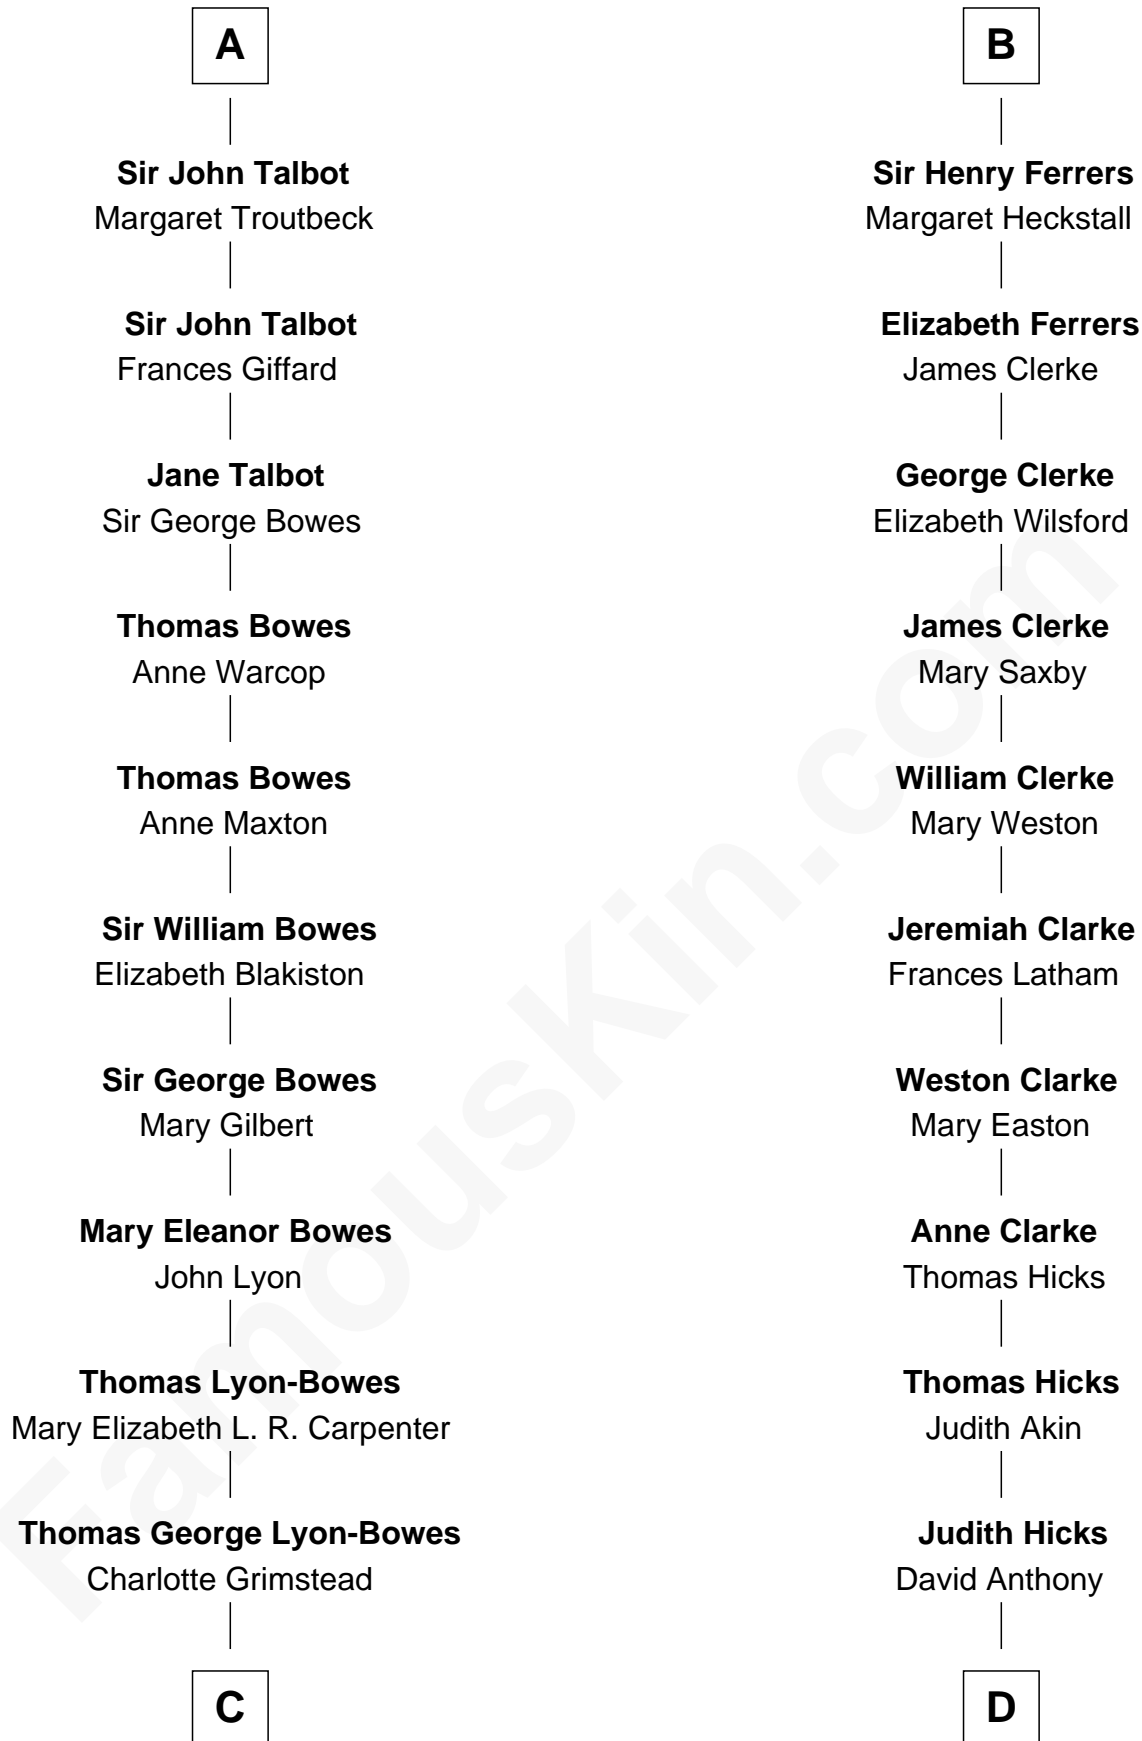

## Relationship Chart of

### Queen Elizabeth II

*Queen of the United Kingdom*

19th cousin 1 time removed of

### Susan B. Anthony

*Women's Rights Advocate*

**C**

**Claude Bowes-Lyon**  
Frances Dora Smith

**Claude George Bowes-Lyon**  
Cecilia Nina Cavendish-Bentinck

**Elizabeth Bowes-Lyon**  
George VI, King of the United Kingdom

**Queen Elizabeth II**  
*Queen of the United Kingdom*

**D**

**Humphrey Anthony**  
Hannah Lapham

**Daniel Anthony**  
Lucy Read

**Susan B. Anthony**  
*Women's Rights Advocate*

FamousKin.com