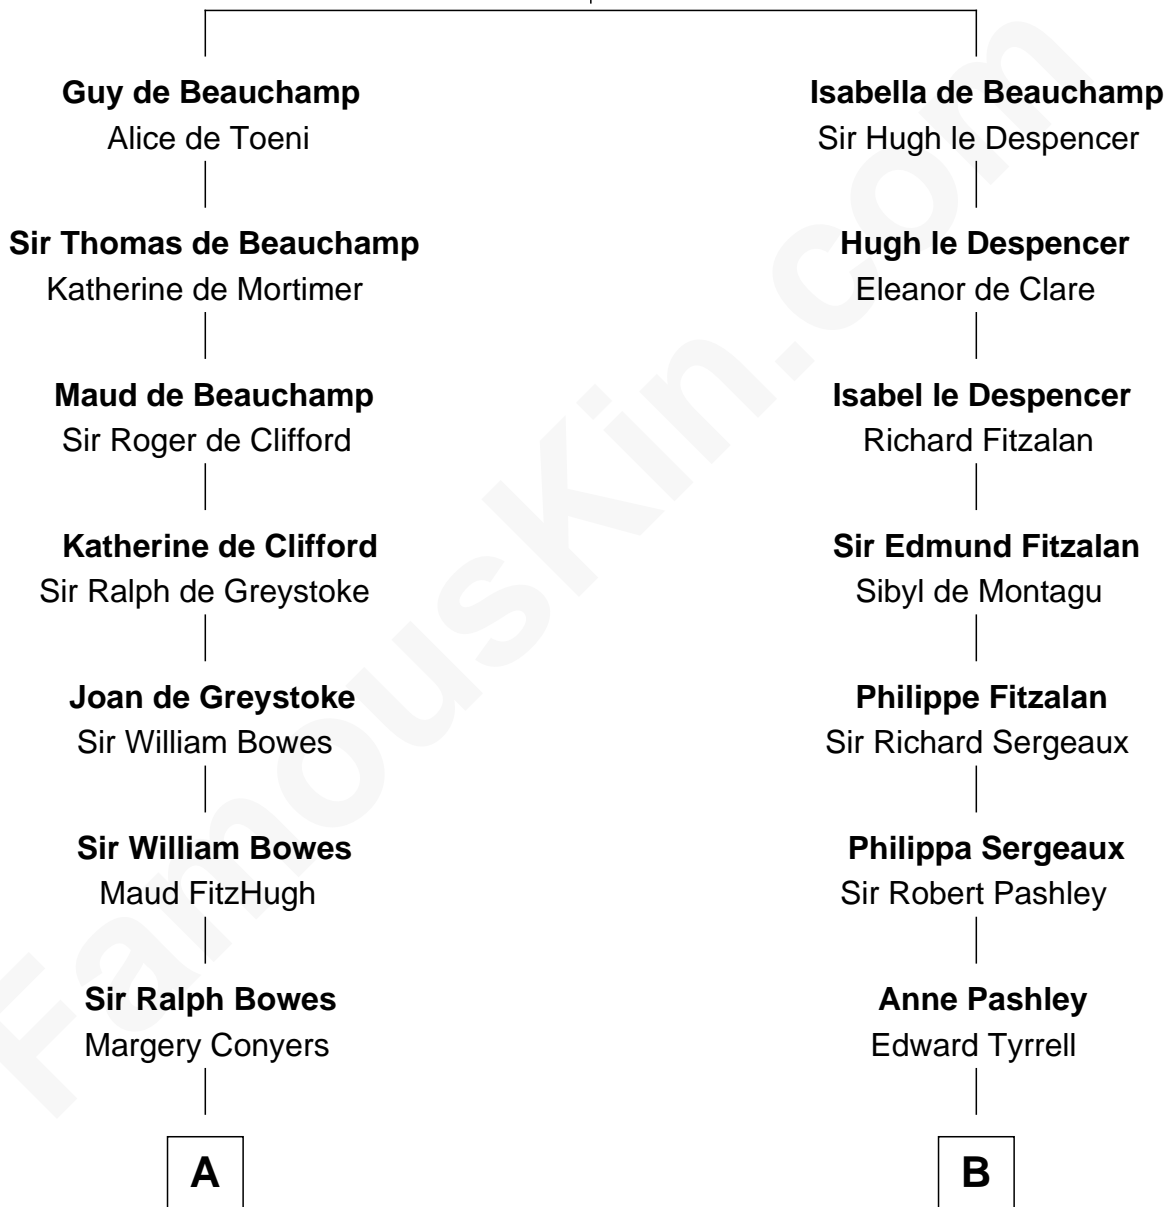

FamousKin.com Relationship Chart of

Queen Elizabeth II

Queen of the United Kingdom

19th cousin 1 time removed of

Susan B. Anthony

Women's Rights Advocate

William de Beauchamp

Maud FitzJohn

C

Claude George Bowes-Lyon
Cecilia Nina Cavendish-Bentinck

Elizabeth Bowes-Lyon
George VI, King of the United Kingdom

Queen Elizabeth II
Queen of the United Kingdom

D

David Anthony
Judith Hicks

Humphrey Anthony
Hannah Lapham

Daniel Anthony
Lucy Read

Susan B. Anthony
Women's Rights Advocate

FamousKin.com