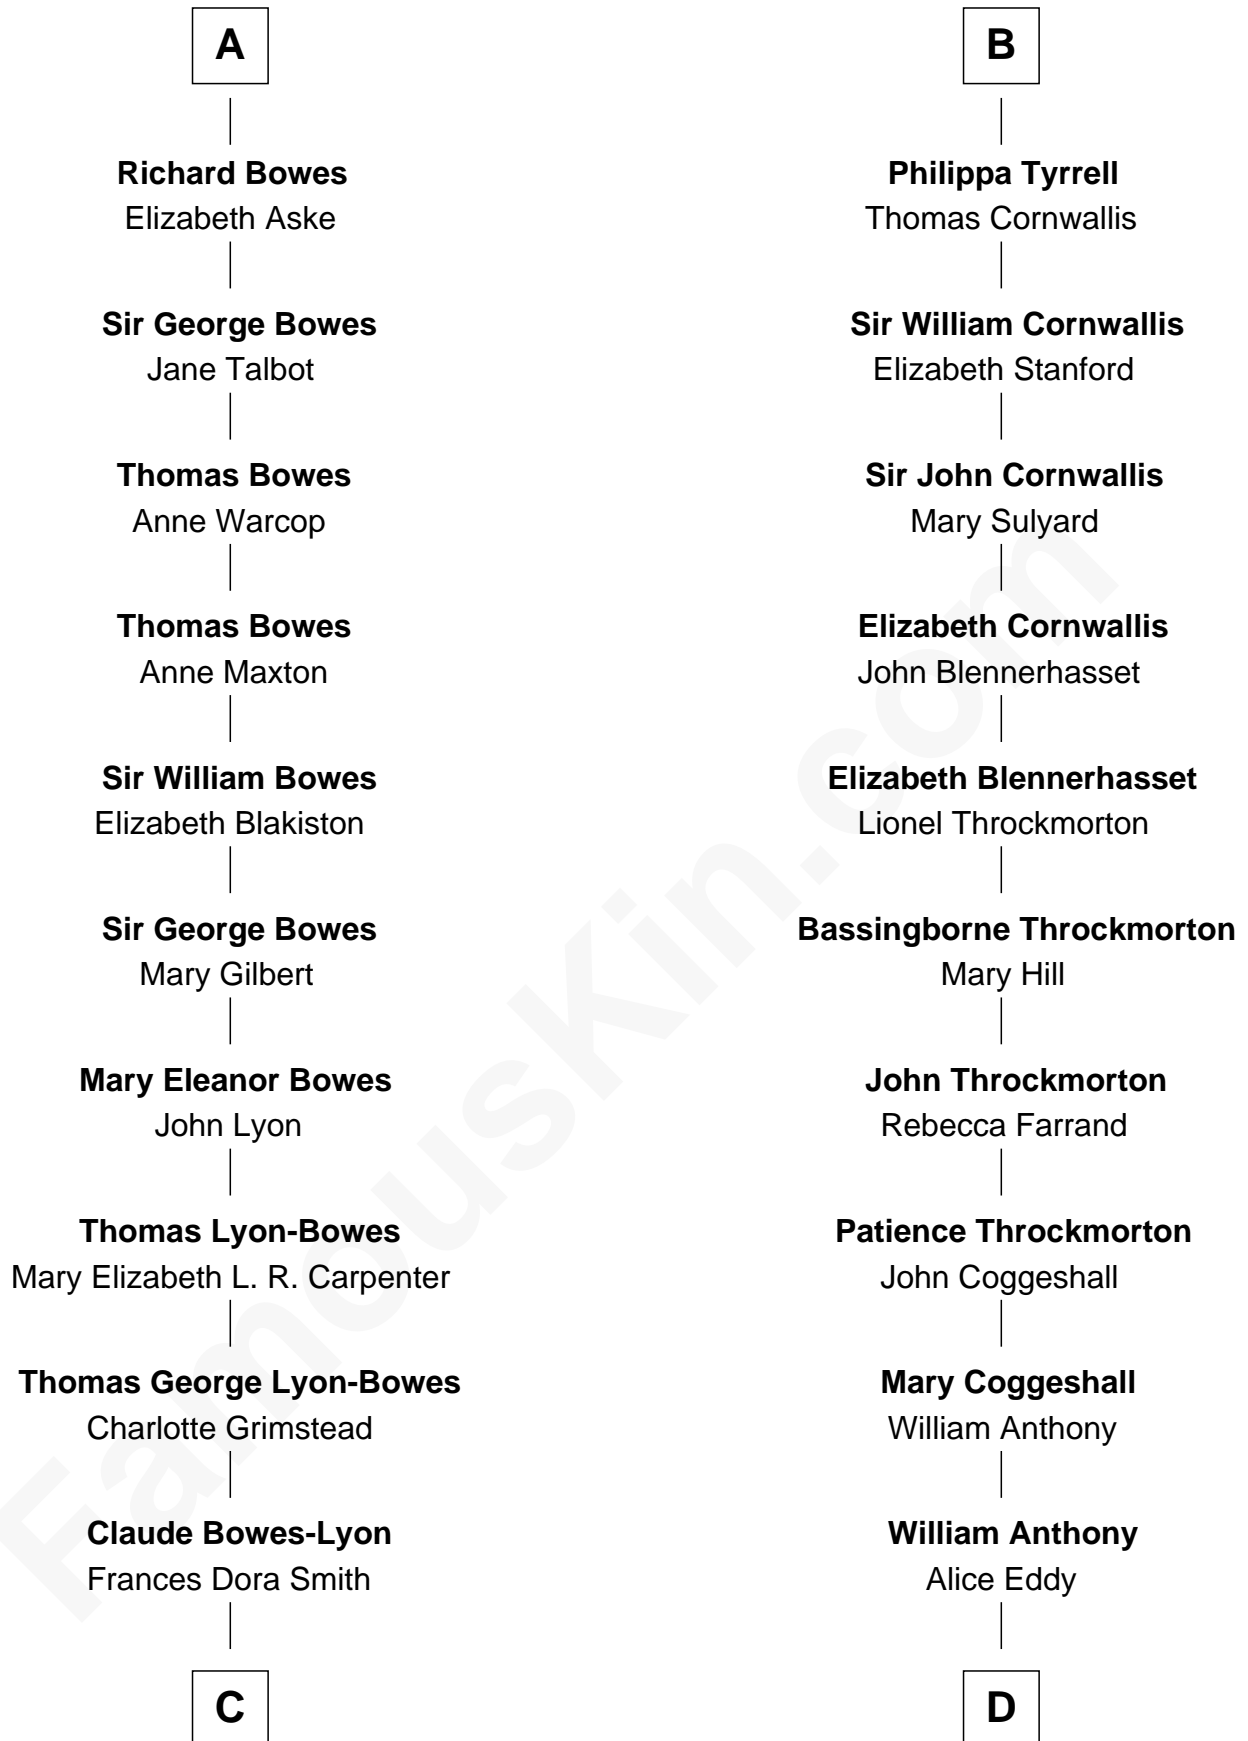

FamousKin.com Relationship Chart of

Queen Elizabeth II

Queen of the United Kingdom

19th cousin 1 time removed of

Susan B. Anthony

Women's Rights Advocate

William de Beauchamp

Maud FitzJohn

C

Claude George Bowes-Lyon
Cecilia Nina Cavendish-Bentinck

Elizabeth Bowes-Lyon
George VI, King of the United Kingdom

Queen Elizabeth II
Queen of the United Kingdom

D

David Anthony
Judith Hicks

Humphrey Anthony
Hannah Lapham

Daniel Anthony
Lucy Read

Susan B. Anthony
Women's Rights Advocate

FamousKin.com