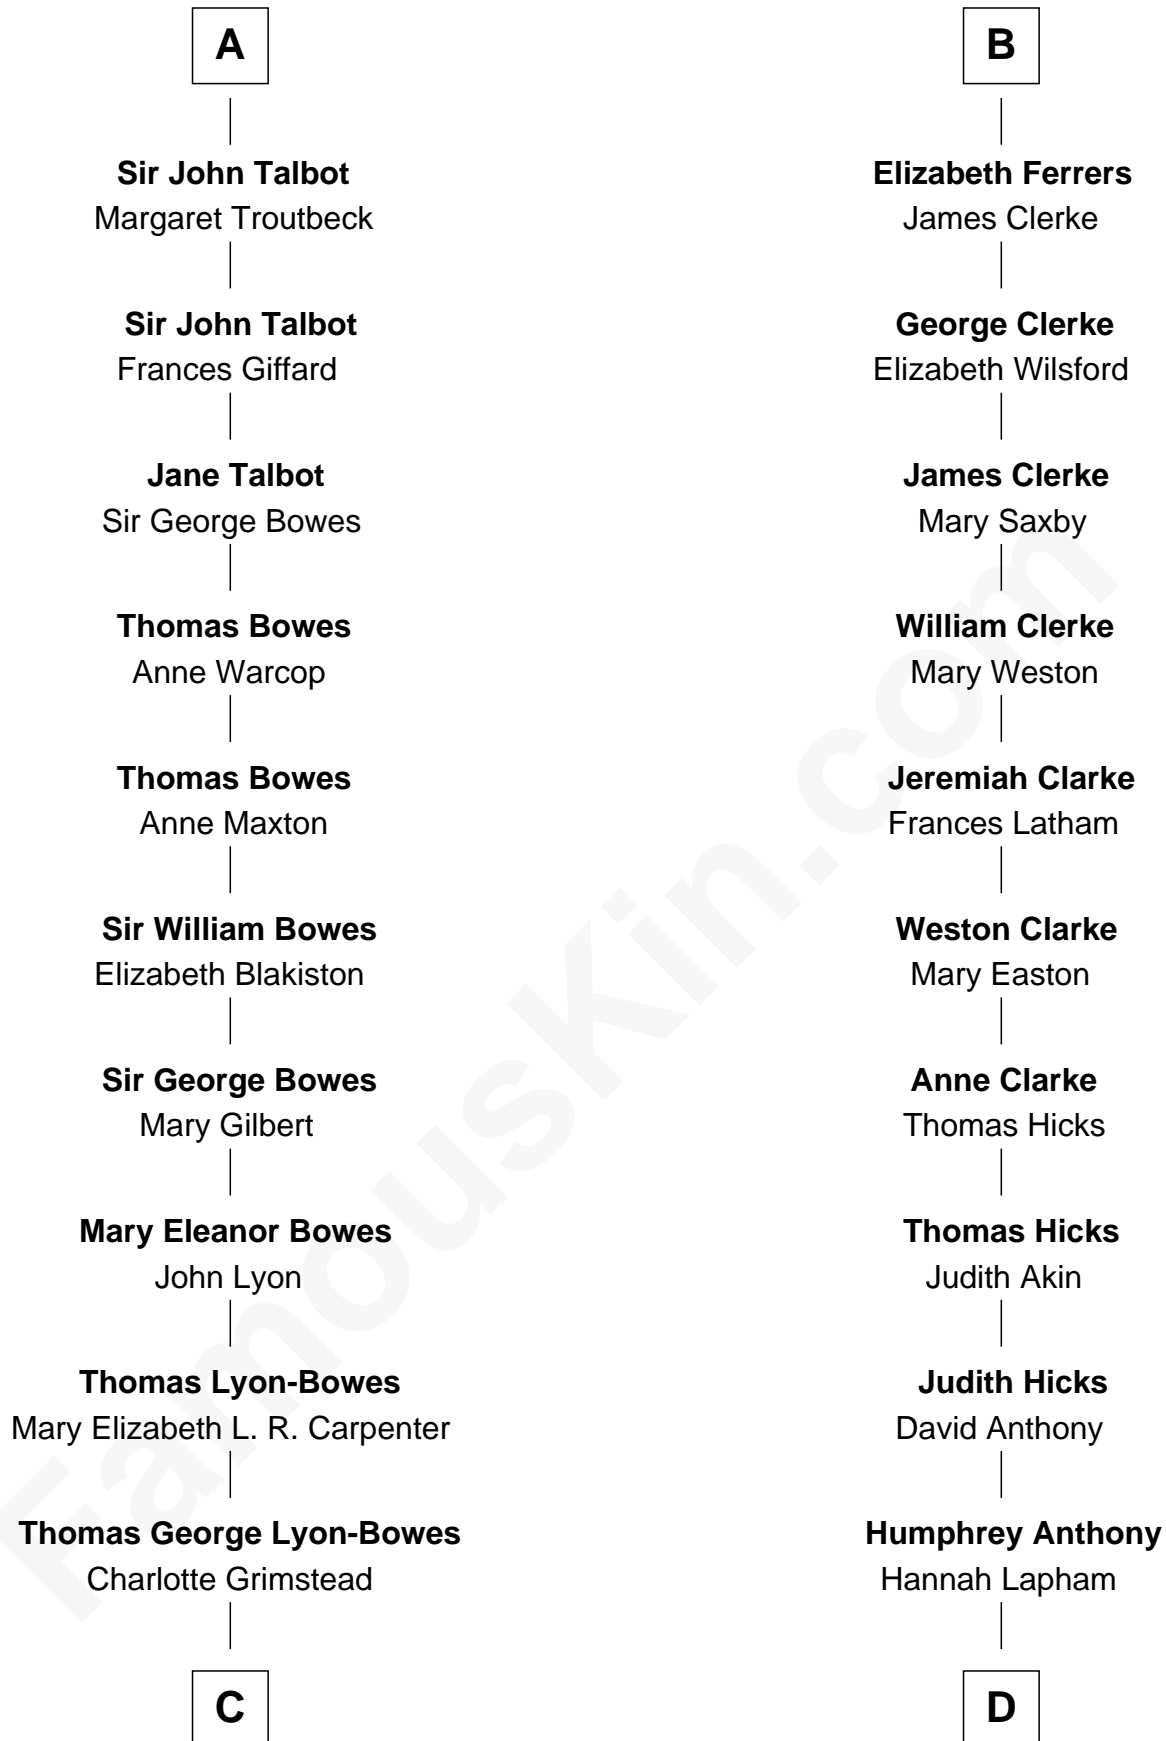

FamousKin.com

Relationship Chart of

Queen Elizabeth II

Queen of the United Kingdom

18th cousin 2 times removed of

Susan B. Anthony

Women's Rights Advocate

Sir Robert de Ros

Isabel de Aubeney

C

Claude Bowes-Lyon
Frances Dora Smith

Claude George Bowes-Lyon
Cecilia Nina Cavendish-Bentinck

Elizabeth Bowes-Lyon
George VI, King of the United Kingdom

Queen Elizabeth II
Queen of the United Kingdom

D

Daniel Anthony
Lucy Read

Susan B. Anthony
Women's Rights Advocate

FamousKin.com