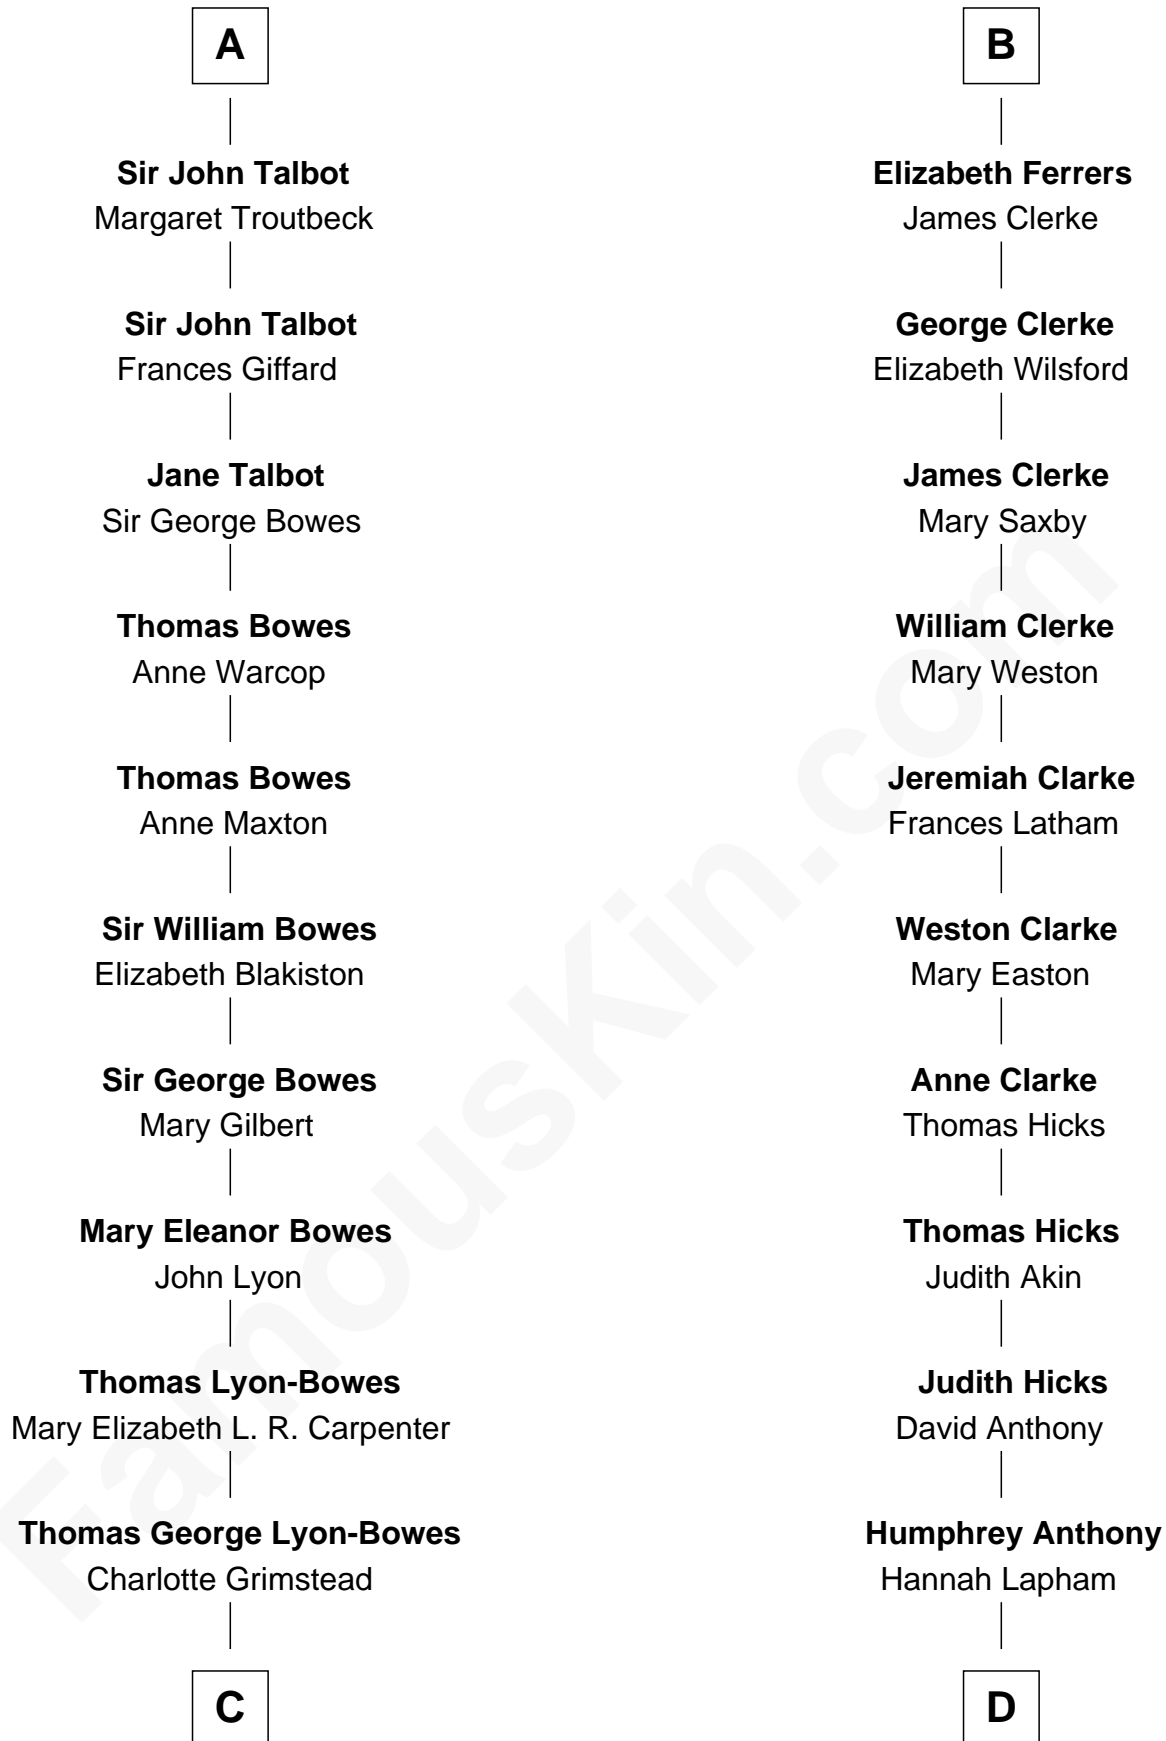

## Relationship Chart of

### Queen Elizabeth II

*Queen of the United Kingdom*

18th cousin 2 times removed of

**Susan B. Anthony**

*Women's Rights Advocate*

**C**

**Claude Bowes-Lyon**  
Frances Dora Smith

**Claude George Bowes-Lyon**  
Cecilia Nina Cavendish-Bentinck

**Elizabeth Bowes-Lyon**  
George VI, King of the United Kingdom

**Queen Elizabeth II**  
*Queen of the United Kingdom*

**D**

**Daniel Anthony**  
Lucy Read

**Susan B. Anthony**  
*Women's Rights Advocate*