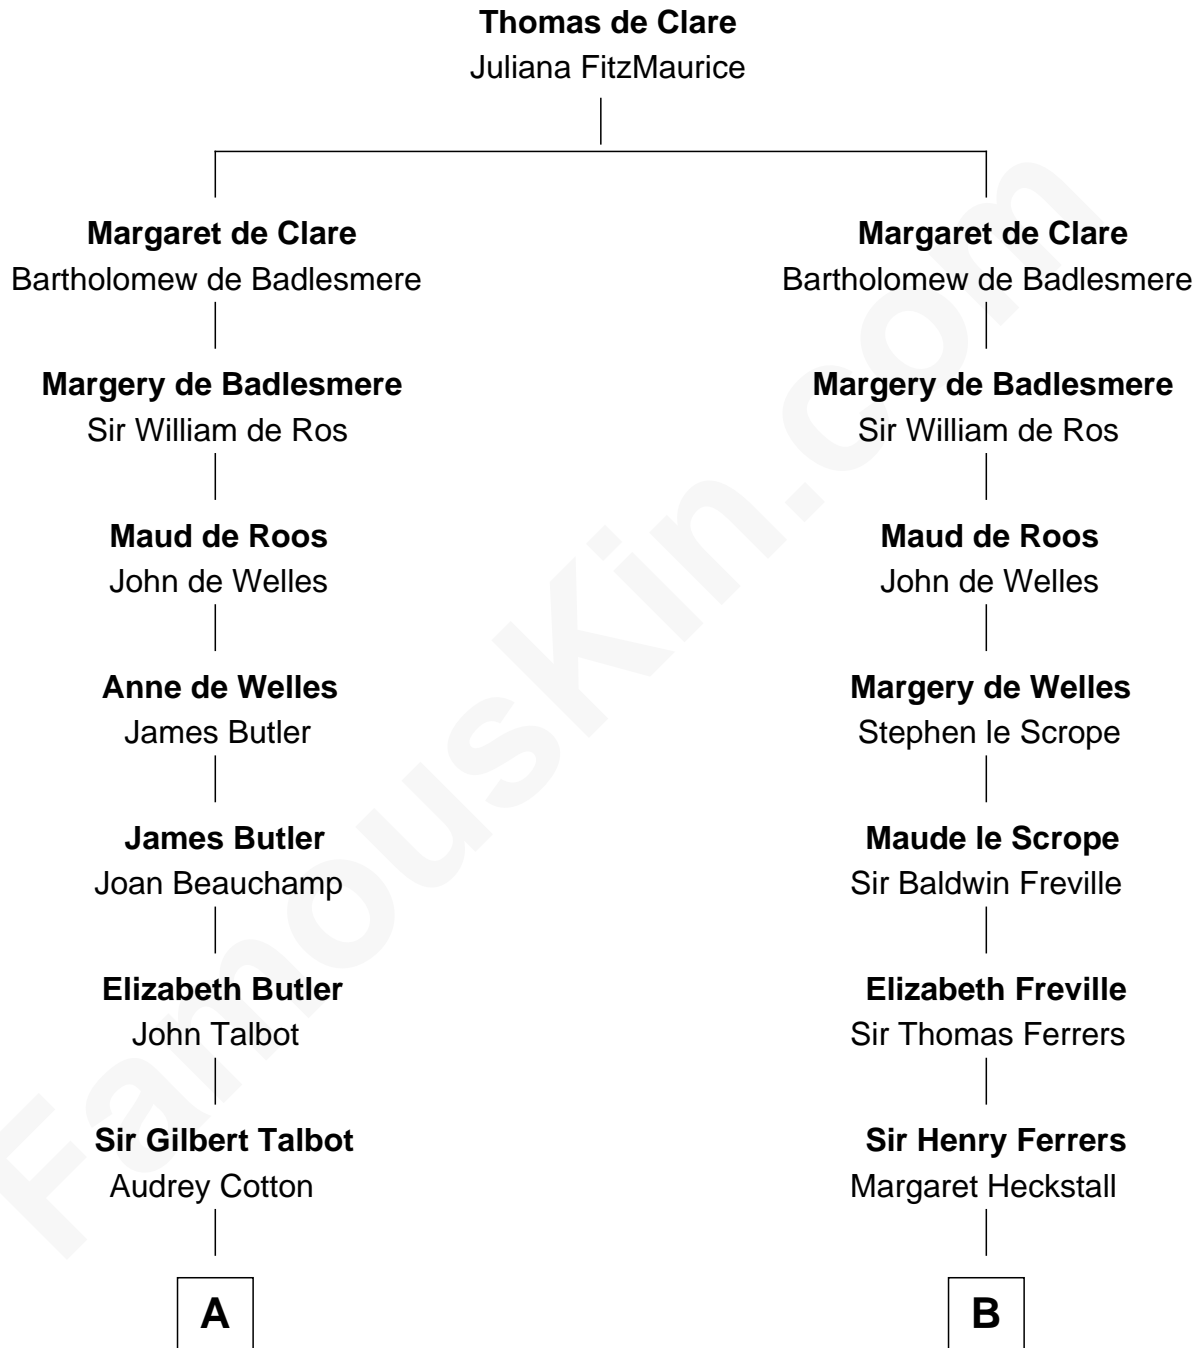

## Relationship Chart of

### Queen Elizabeth II

*Queen of the United Kingdom*

18th cousin 2 times removed of

**Susan B. Anthony**

*Women's Rights Advocate*

**C**

**Claude Bowes-Lyon**  
Frances Dora Smith

**Claude George Bowes-Lyon**  
Cecilia Nina Cavendish-Bentinck

**Elizabeth Bowes-Lyon**  
George VI, King of the United Kingdom

**Queen Elizabeth II**  
*Queen of the United Kingdom*

**D**

**Daniel Anthony**  
Lucy Read

**Susan B. Anthony**  
*Women's Rights Advocate*