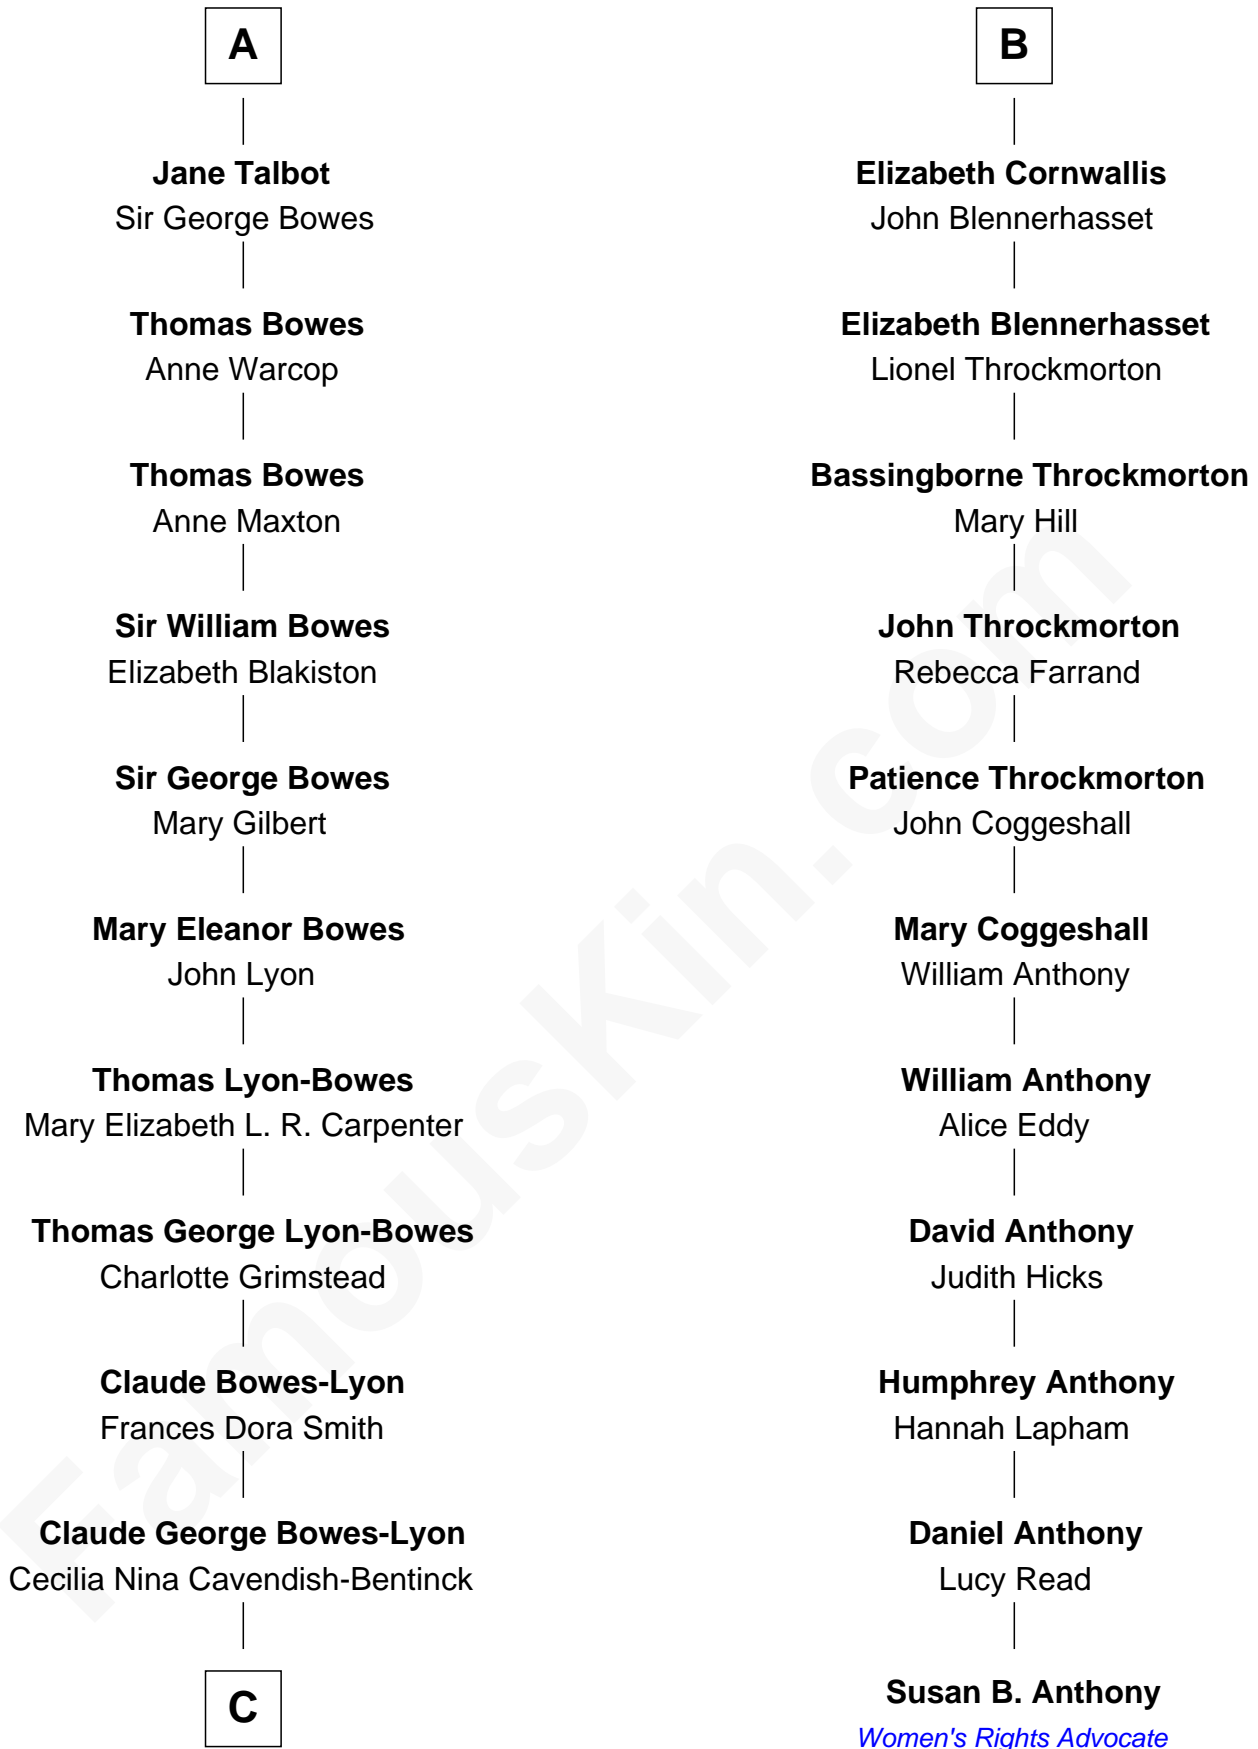

FamousKin.com Relationship Chart of

Queen Elizabeth II

Queen of the United Kingdom

17th cousin 1 time removed of

Susan B. Anthony

Women's Rights Advocate

C

Elizabeth Bowes-Lyon

George VI, King of the United Kingdom

Queen Elizabeth II

Queen of the United Kingdom

FamousKin.com

Elizabeth II photo by [Eric Draper](#)