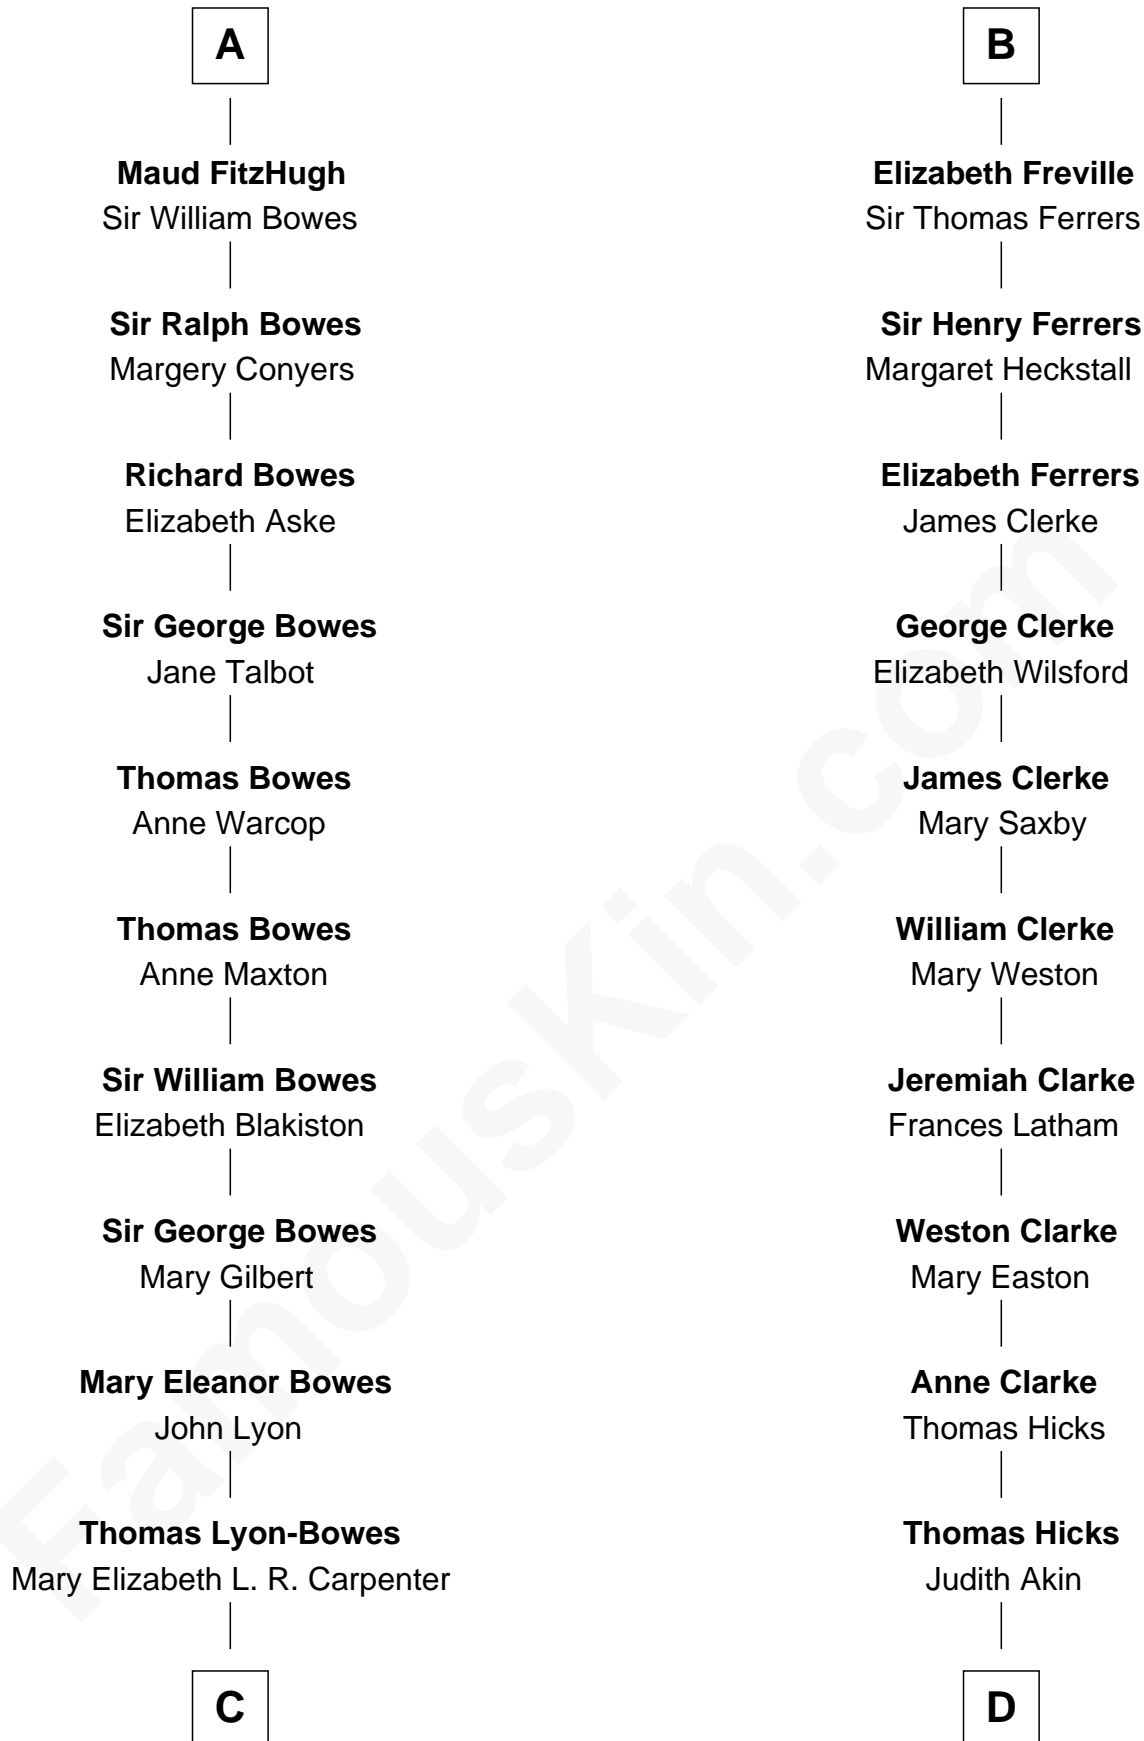

## Relationship Chart of

### Queen Elizabeth II

*Queen of the United Kingdom*

20th cousin 1 time removed of

### Susan B. Anthony

*Women's Rights Advocate*

**C**

**Thomas George Lyon-Bowes**

Charlotte Grimstead

**Claude Bowes-Lyon**

Frances Dora Smith

**Claude George Bowes-Lyon**