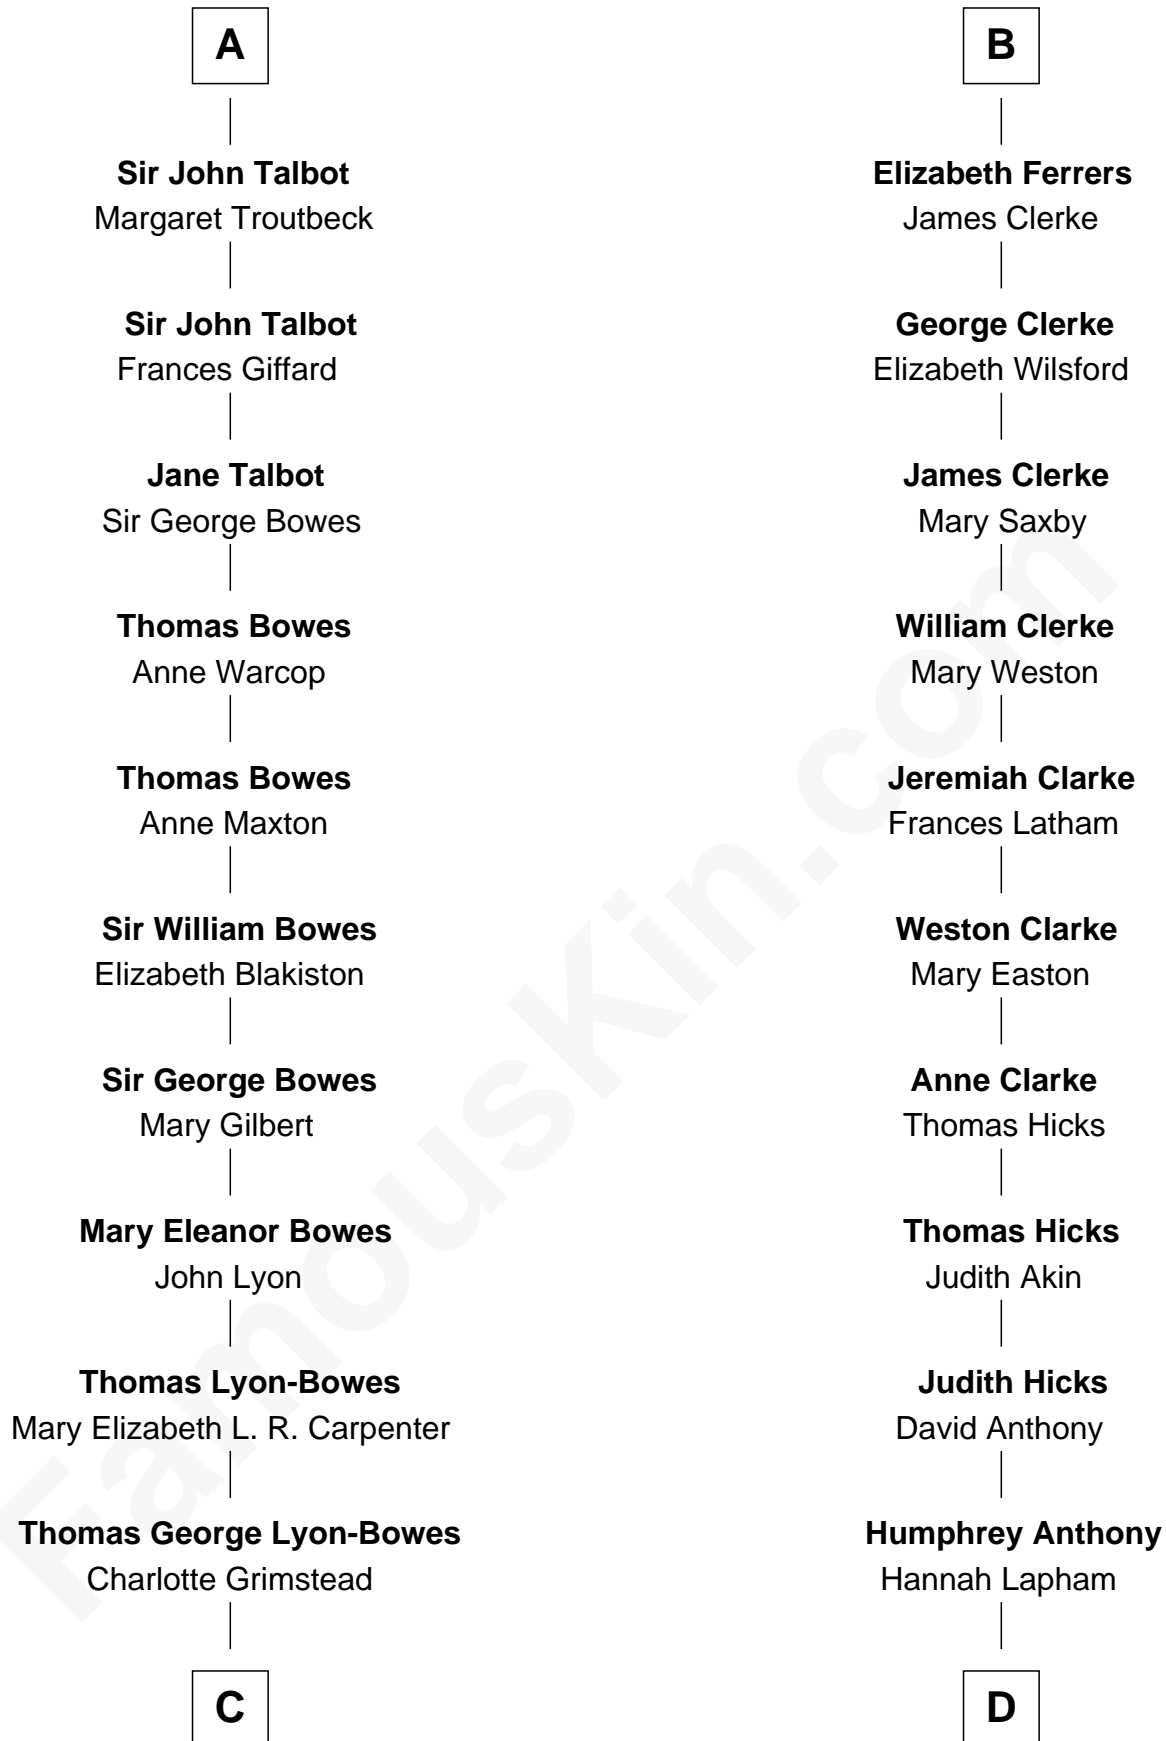

# FamousKin.com Relationship Chart of

**Queen Elizabeth II**

*Queen of the United Kingdom*

18th cousin 2 times removed of

**Susan B. Anthony**

*Women's Rights Advocate*

**John de Vaux**

**C**

**Claude Bowes-Lyon**  
Frances Dora Smith

**Claude George Bowes-Lyon**  
Cecilia Nina Cavendish-Bentinck

**Elizabeth Bowes-Lyon**  
George VI, King of the United Kingdom

**Queen Elizabeth II**  
*Queen of the United Kingdom*

**D**

**Daniel Anthony**  
Lucy Read

**Susan B. Anthony**  
*Women's Rights Advocate*

FamousKin.com