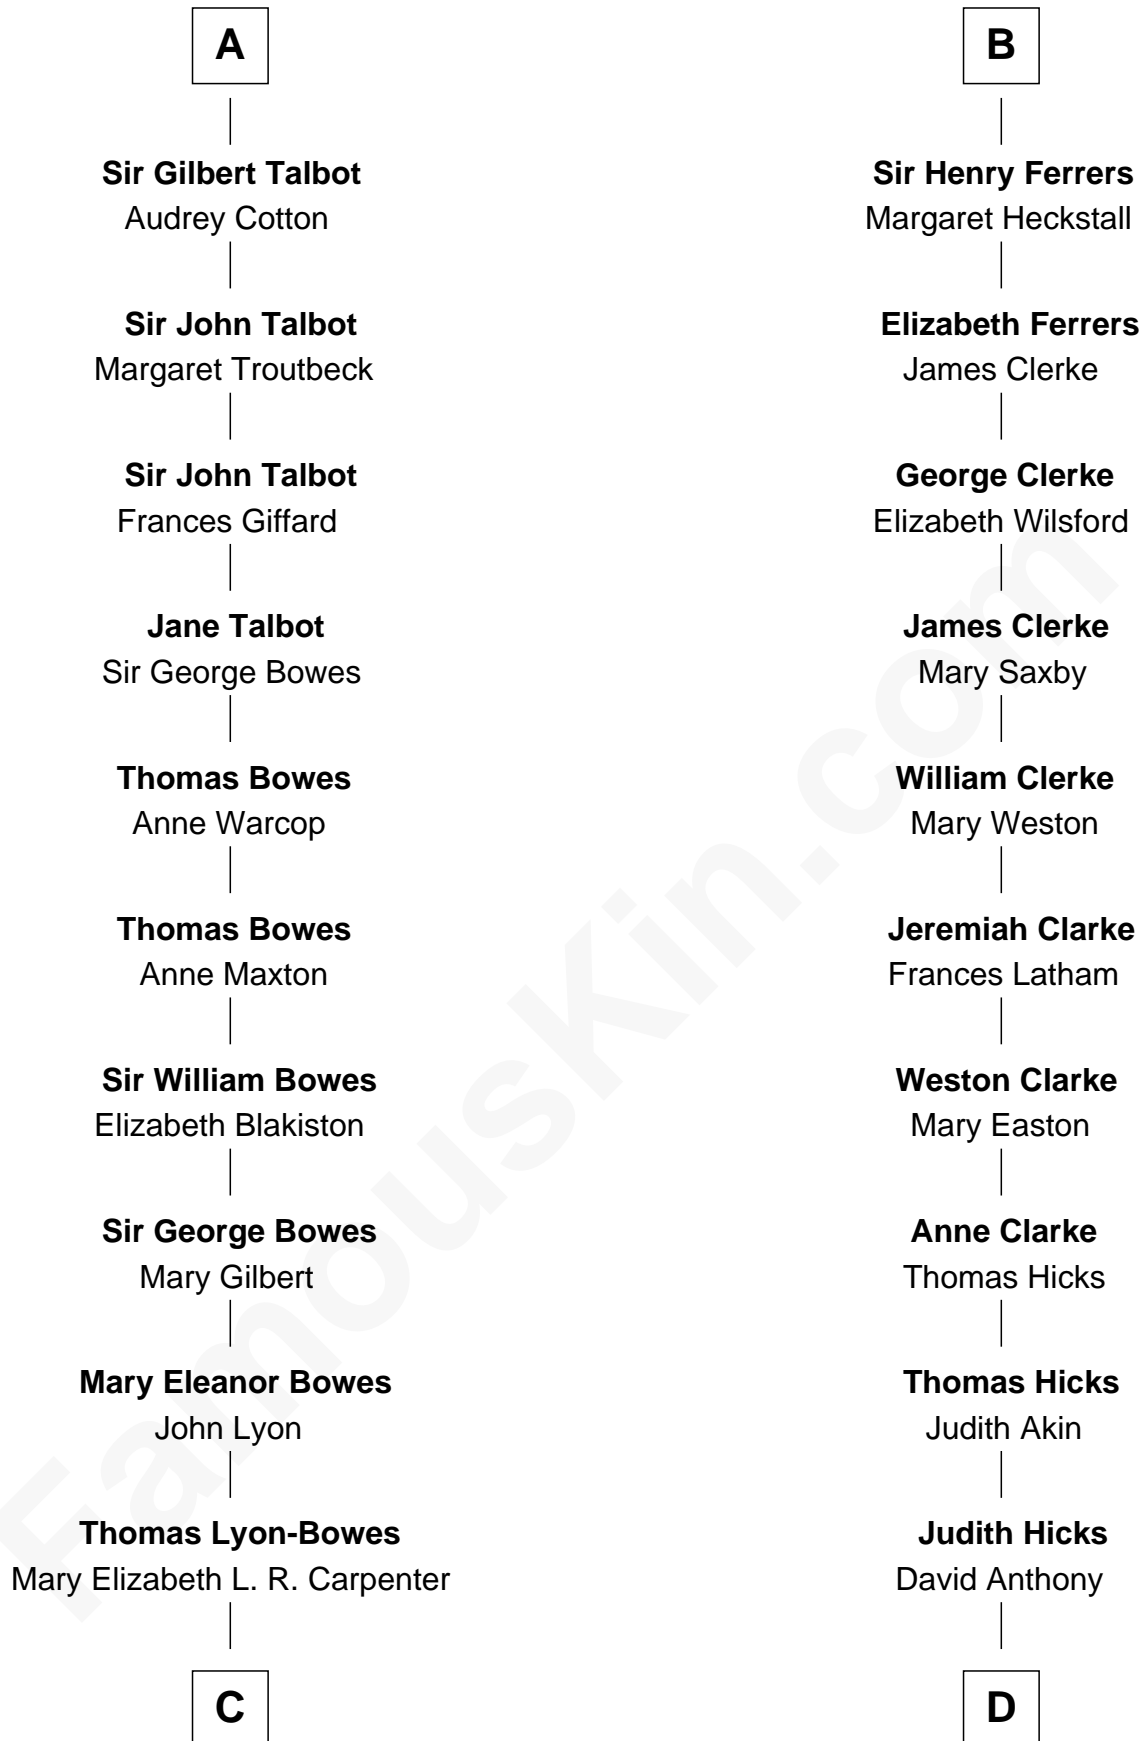

FamousKin.com

Relationship Chart of

Queen Elizabeth II

Queen of the United Kingdom

19th cousin 2 times removed of

Susan B. Anthony

Women's Rights Advocate

Sir Humphrey de Bohun

Eleanor de Braiose

C

Thomas George Lyon-Bowes

Charlotte Grimstead

Claude Bowes-Lyon

Frances Dora Smith

Claude George Bowes-Lyon

Cecilia Nina Cavendish-Bentinck

Elizabeth Bowes-Lyon

George VI, King of the United Kingdom

Queen Elizabeth II

Queen of the United Kingdom

D

Humphrey Anthony

Hannah Lapham

Daniel Anthony