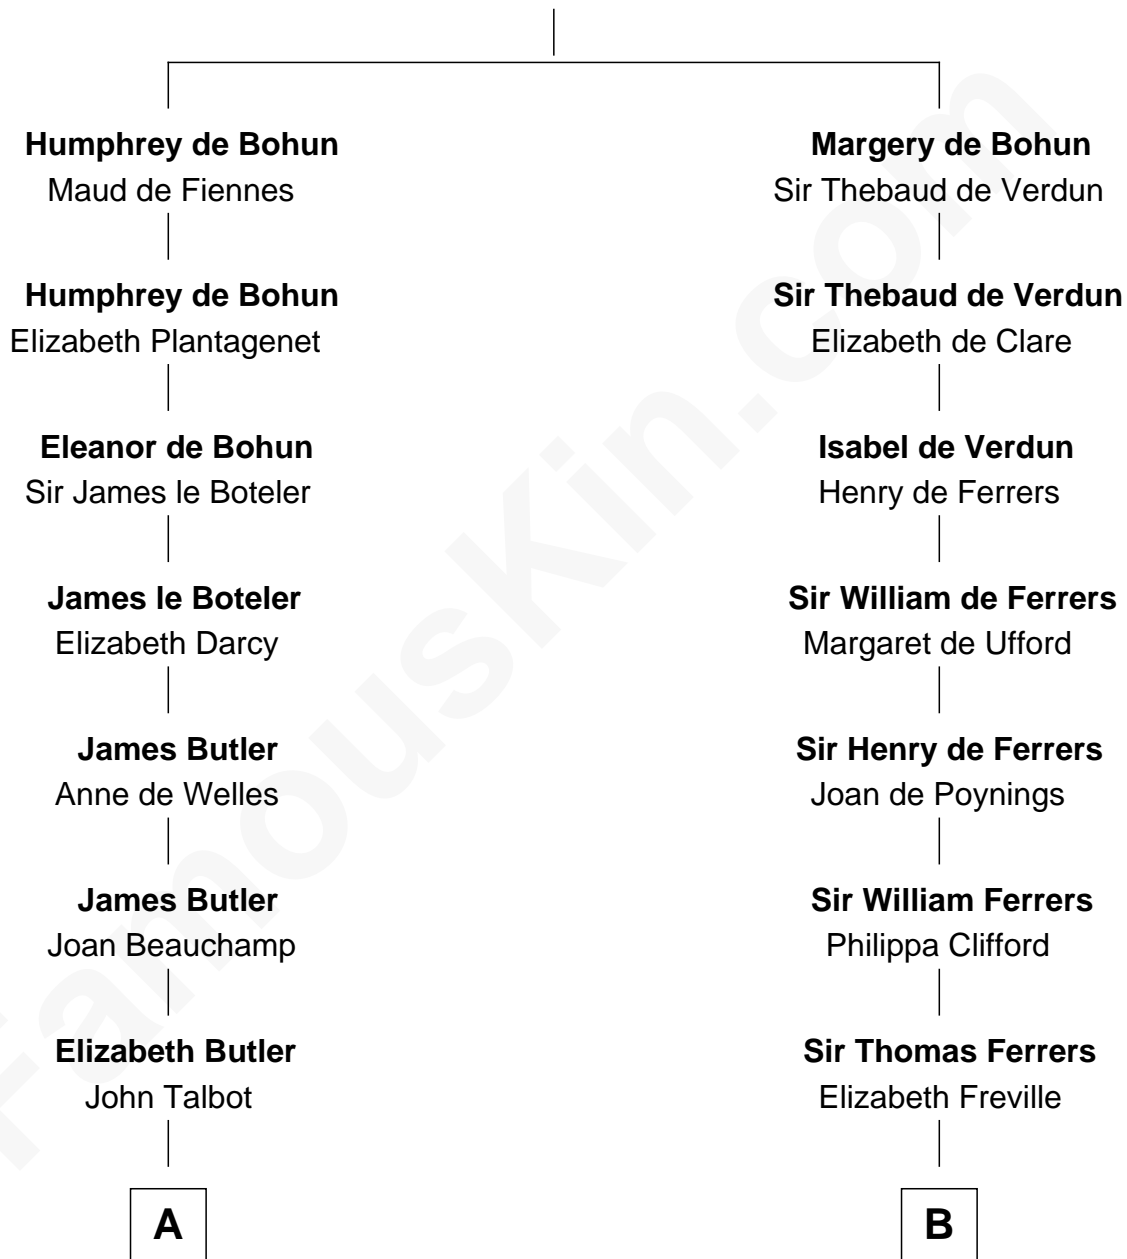

FamousKin.com

Relationship Chart of

Queen Elizabeth II

Queen of the United Kingdom

19th cousin 2 times removed of

Susan B. Anthony

Women's Rights Advocate

Sir Humphrey de Bohun

Eleanor de Braiose

C

Thomas George Lyon-Bowes

Charlotte Grimstead

Claude Bowes-Lyon

Frances Dora Smith

Claude George Bowes-Lyon

Cecilia Nina Cavendish-Bentinck

Elizabeth Bowes-Lyon

George VI, King of the United Kingdom

Queen Elizabeth II

Queen of the United Kingdom

D

Humphrey Anthony

Hannah Lapham

Daniel Anthony