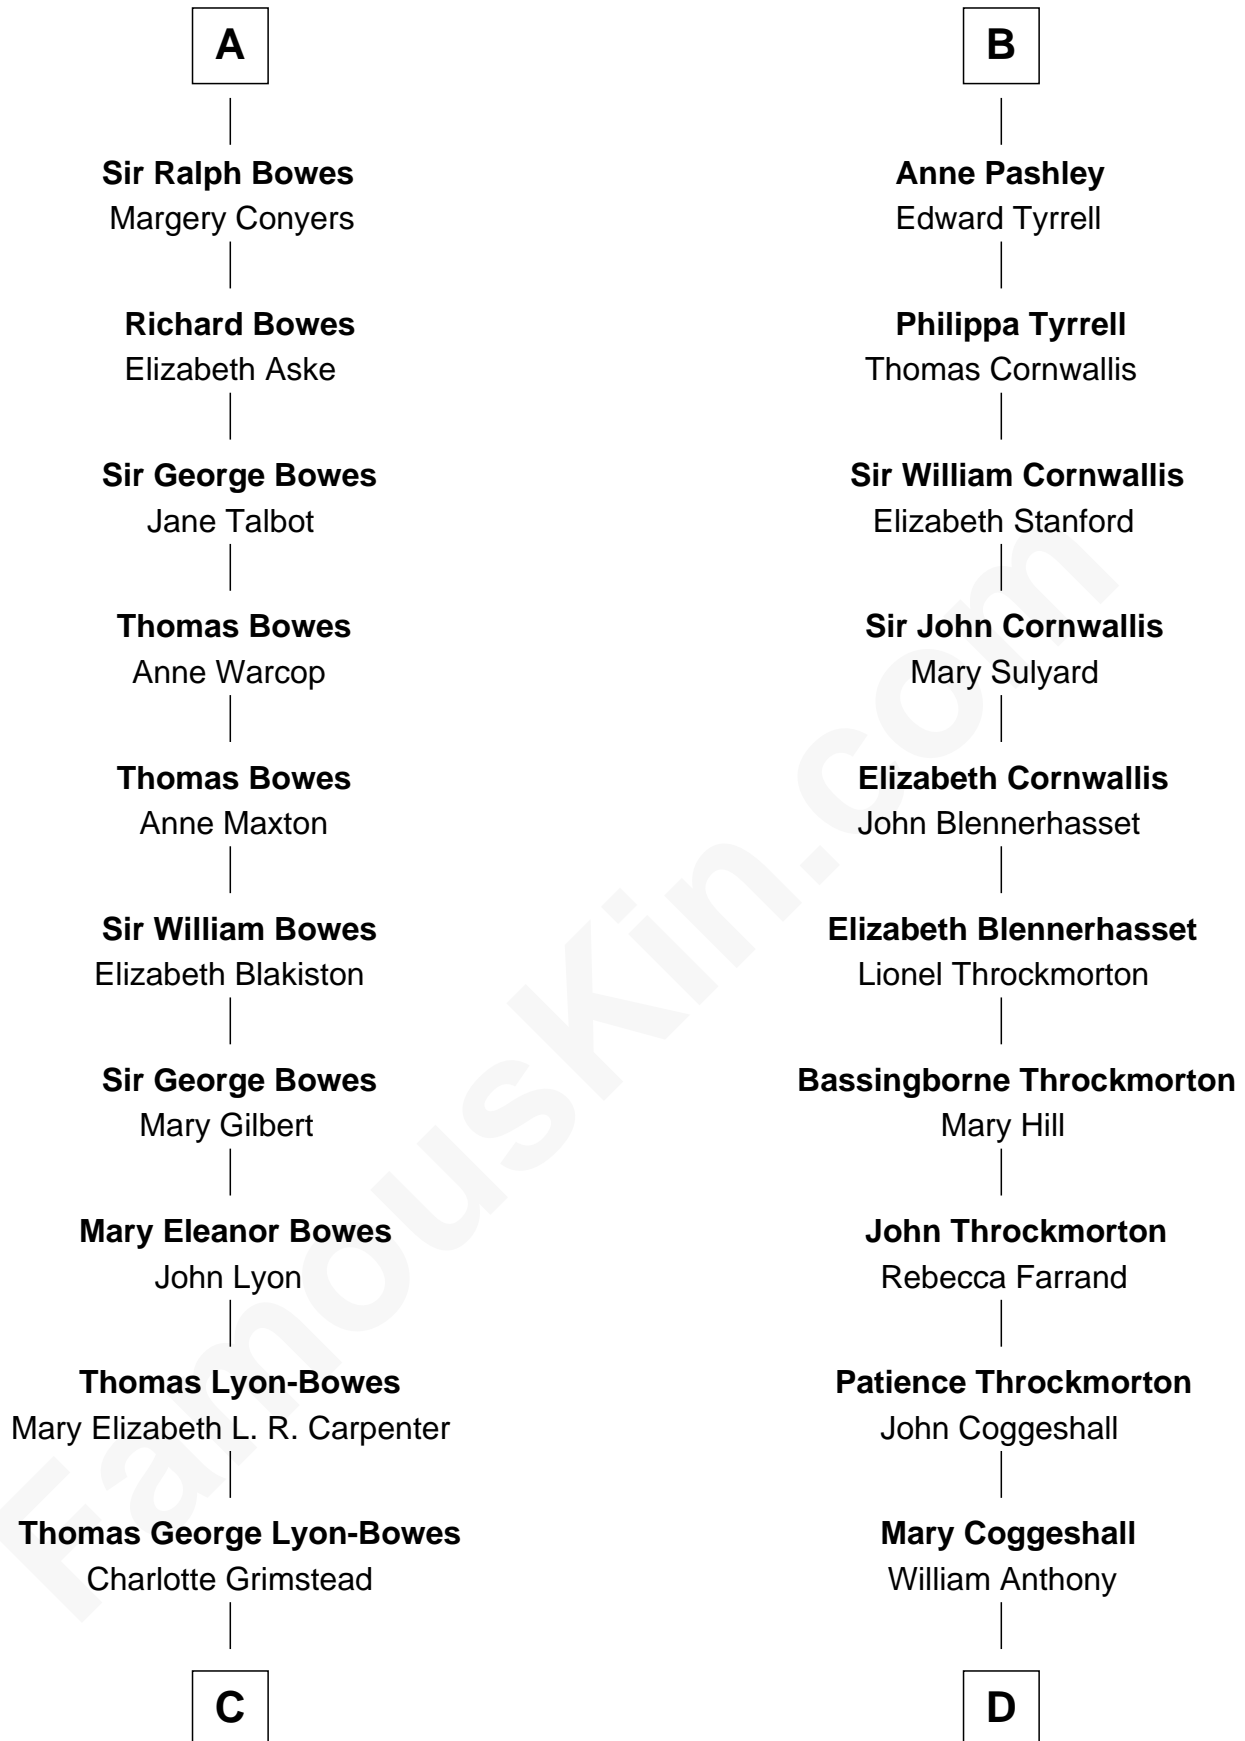

## Relationship Chart of

### Queen Elizabeth II

*Queen of the United Kingdom*

20th cousin 1 time removed of

**Susan B. Anthony**

*Women's Rights Advocate*

**Sir Roger de Mortimer**

Maud de Brewes

**C**

**Claude Bowes-Lyon**

Frances Dora Smith

**Claude George Bowes-Lyon**

Cecilia Nina Cavendish-Bentinck

**Elizabeth Bowes-Lyon**

George VI, King of the United Kingdom

**Queen Elizabeth II**

*Queen of the United Kingdom*

**D**

**William Anthony**

Alice Eddy

**David Anthony**

Judith Hicks

**Humphrey Anthony**

Hannah Lapham

**Daniel Anthony**