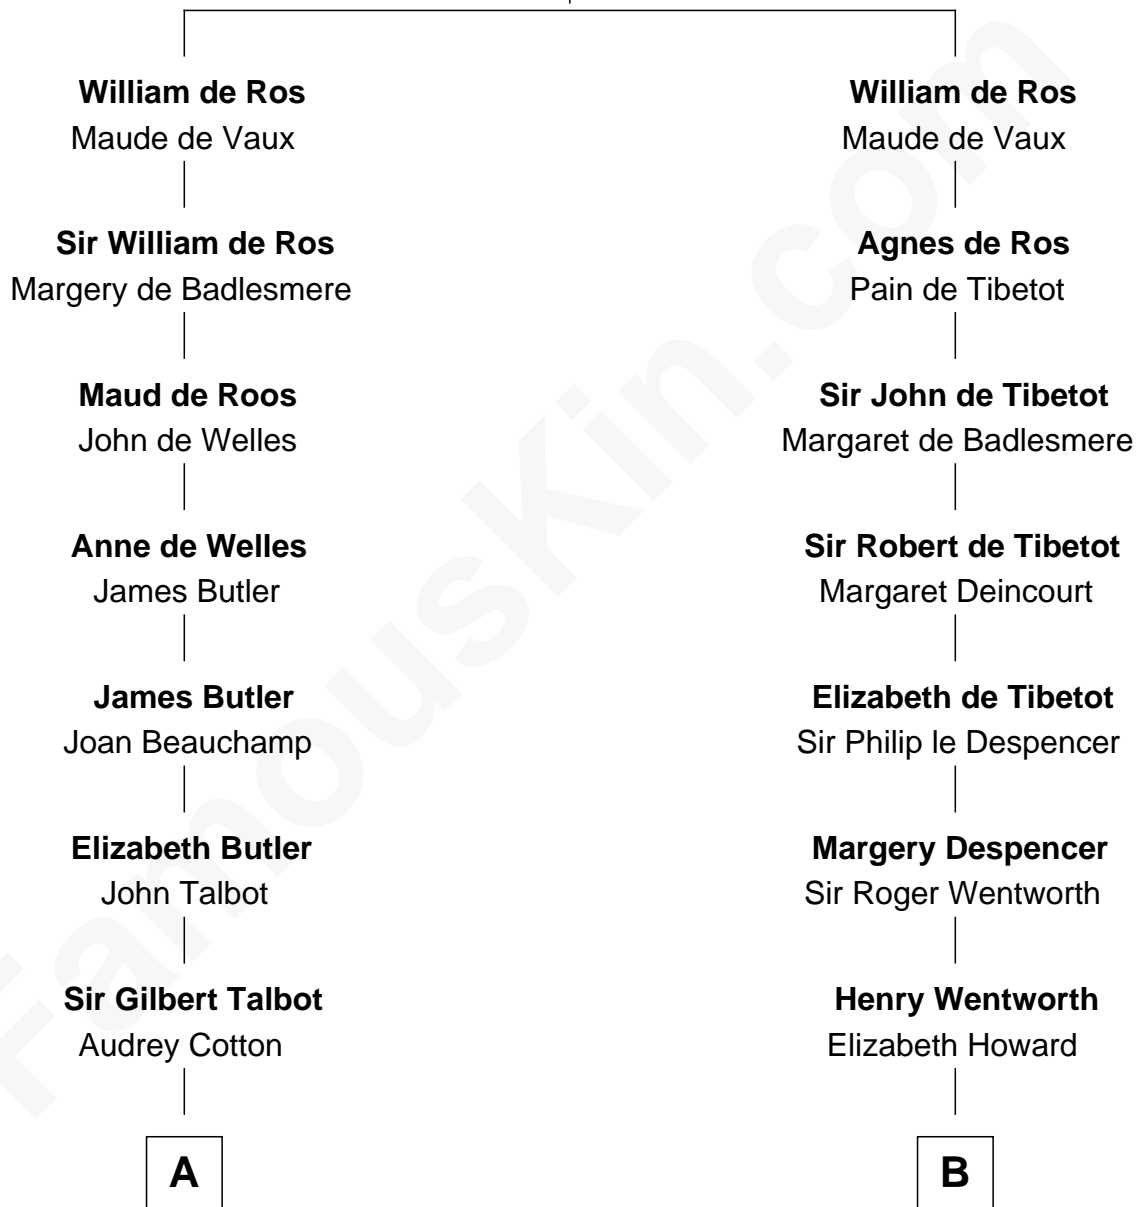

## Relationship Chart of

### Queen Elizabeth II

*Queen of the United Kingdom*

20th cousin 1 time removed of

**Walt Disney**

*Co-Founder of The Walt Disney Company*

**Sir Robert de Ros**

Isabel de Aubeney

**C**

**Claude Bowes-Lyon**

Frances Dora Smith

**Claude George Bowes-Lyon**

Cecilia Nina Cavendish-Bentinck

**Elizabeth Bowes-Lyon**

George VI, King of the United Kingdom

**Queen Elizabeth II**

*Queen of the United Kingdom*