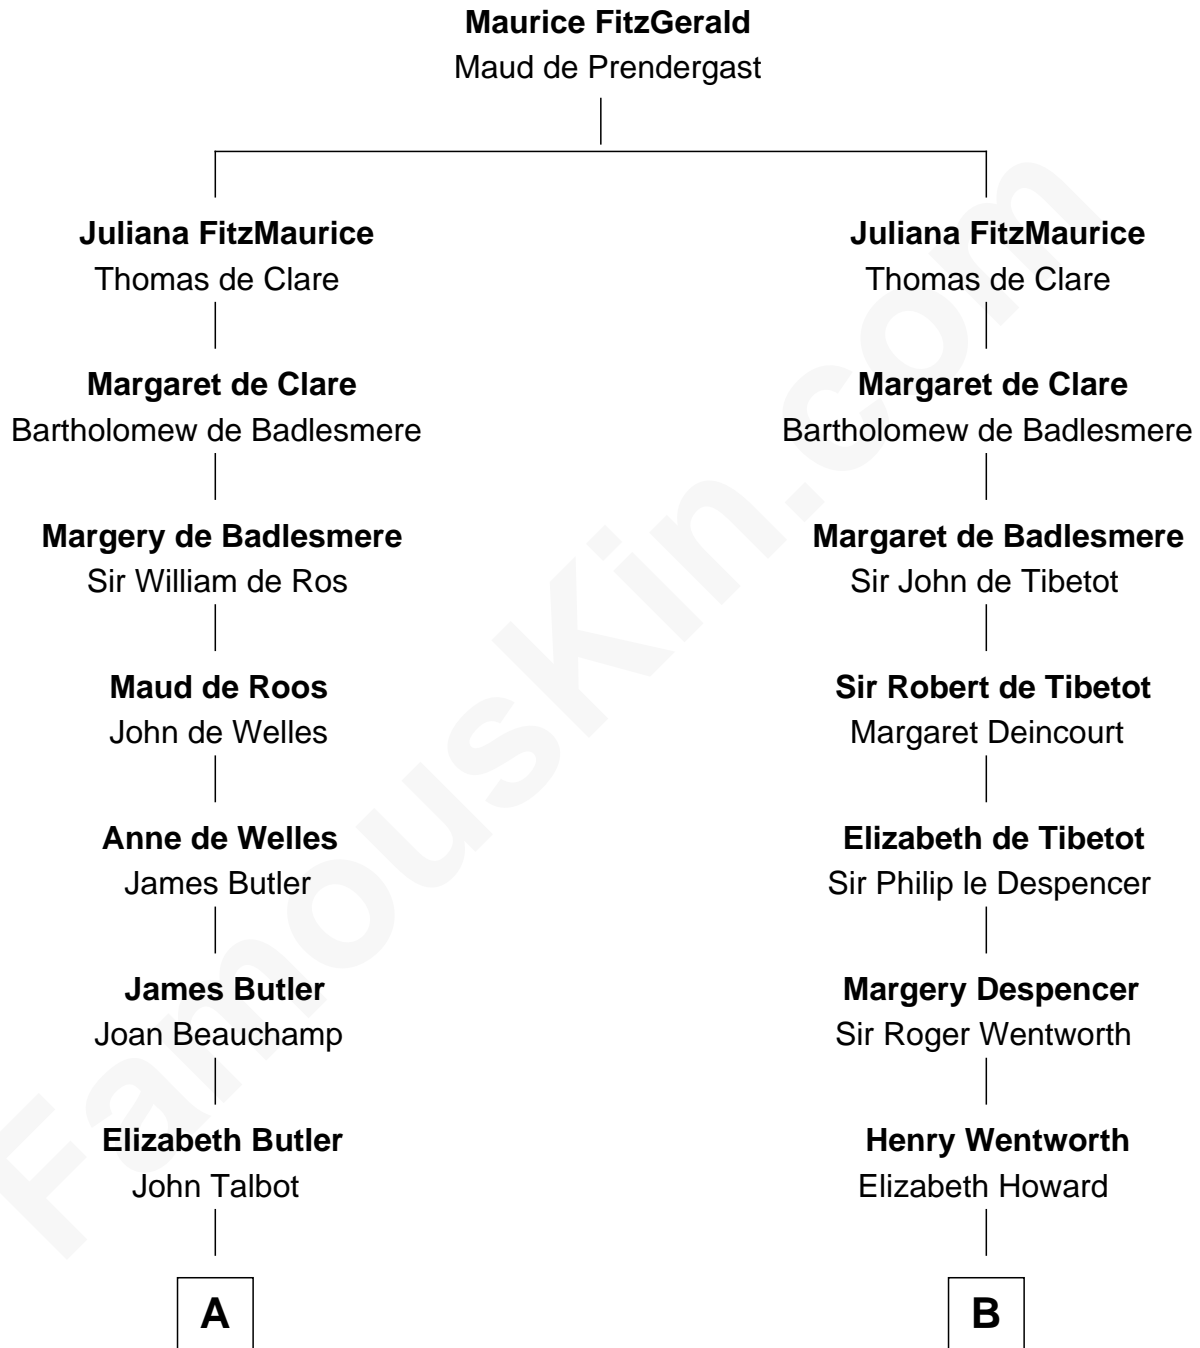

FamousKin.com Relationship Chart of

Queen Elizabeth II

Queen of the United Kingdom

21st cousin of

Walt Disney

Co-Founder of The Walt Disney Company

C

Thomas George Lyon-Bowes

Charlotte Grimstead

Claude Bowes-Lyon

Frances Dora Smith

Claude George Bowes-Lyon

Cecilia Nina Cavendish-Bentinck

Elizabeth Bowes-Lyon

George VI, King of the United Kingdom

Queen Elizabeth II

Queen of the United Kingdom

D

Fanny Johnson

John Call

Eber Call

Violette Lawrence

Charles Call

Henrietta Gross