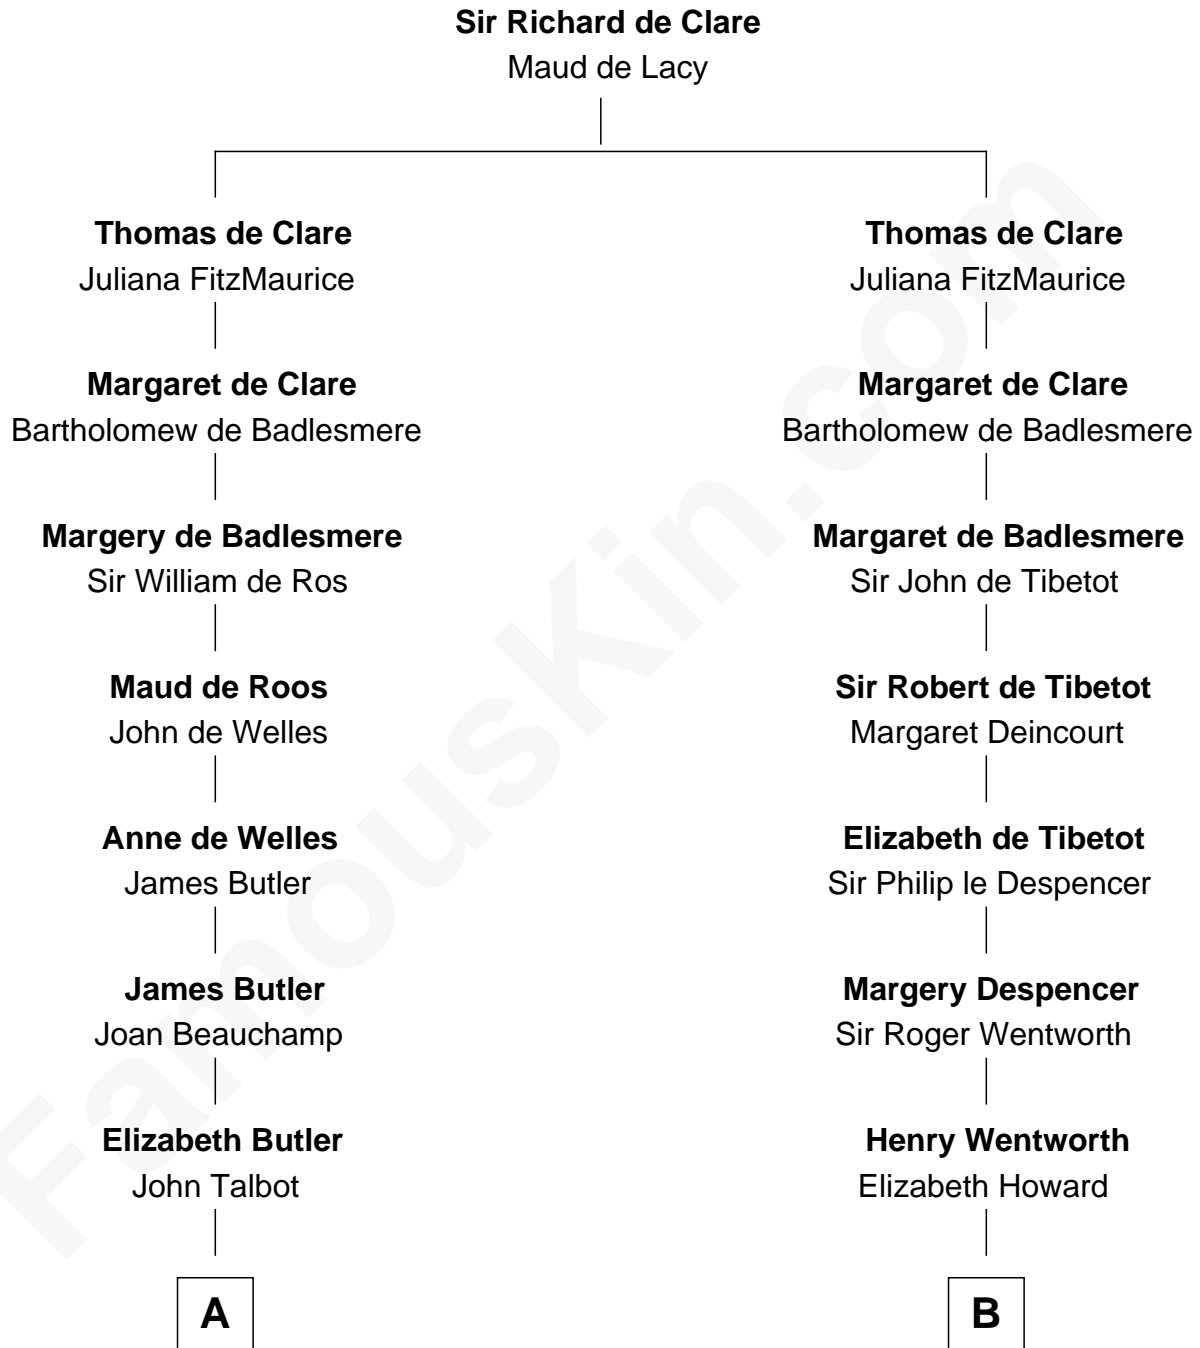

FamousKin.com Relationship Chart of

Queen Elizabeth II

Queen of the United Kingdom

21st cousin of

Walt Disney

Co-Founder of The Walt Disney Company

C

Thomas George Lyon-Bowes

Charlotte Grimstead

Claude Bowes-Lyon

Frances Dora Smith

Claude George Bowes-Lyon

Cecilia Nina Cavendish-Bentinck

Elizabeth Bowes-Lyon

George VI, King of the United Kingdom

Queen Elizabeth II

Queen of the United Kingdom

D

Fanny Johnson

John Call

Eber Call

Violette Lawrence

Charles Call

Henrietta Gross