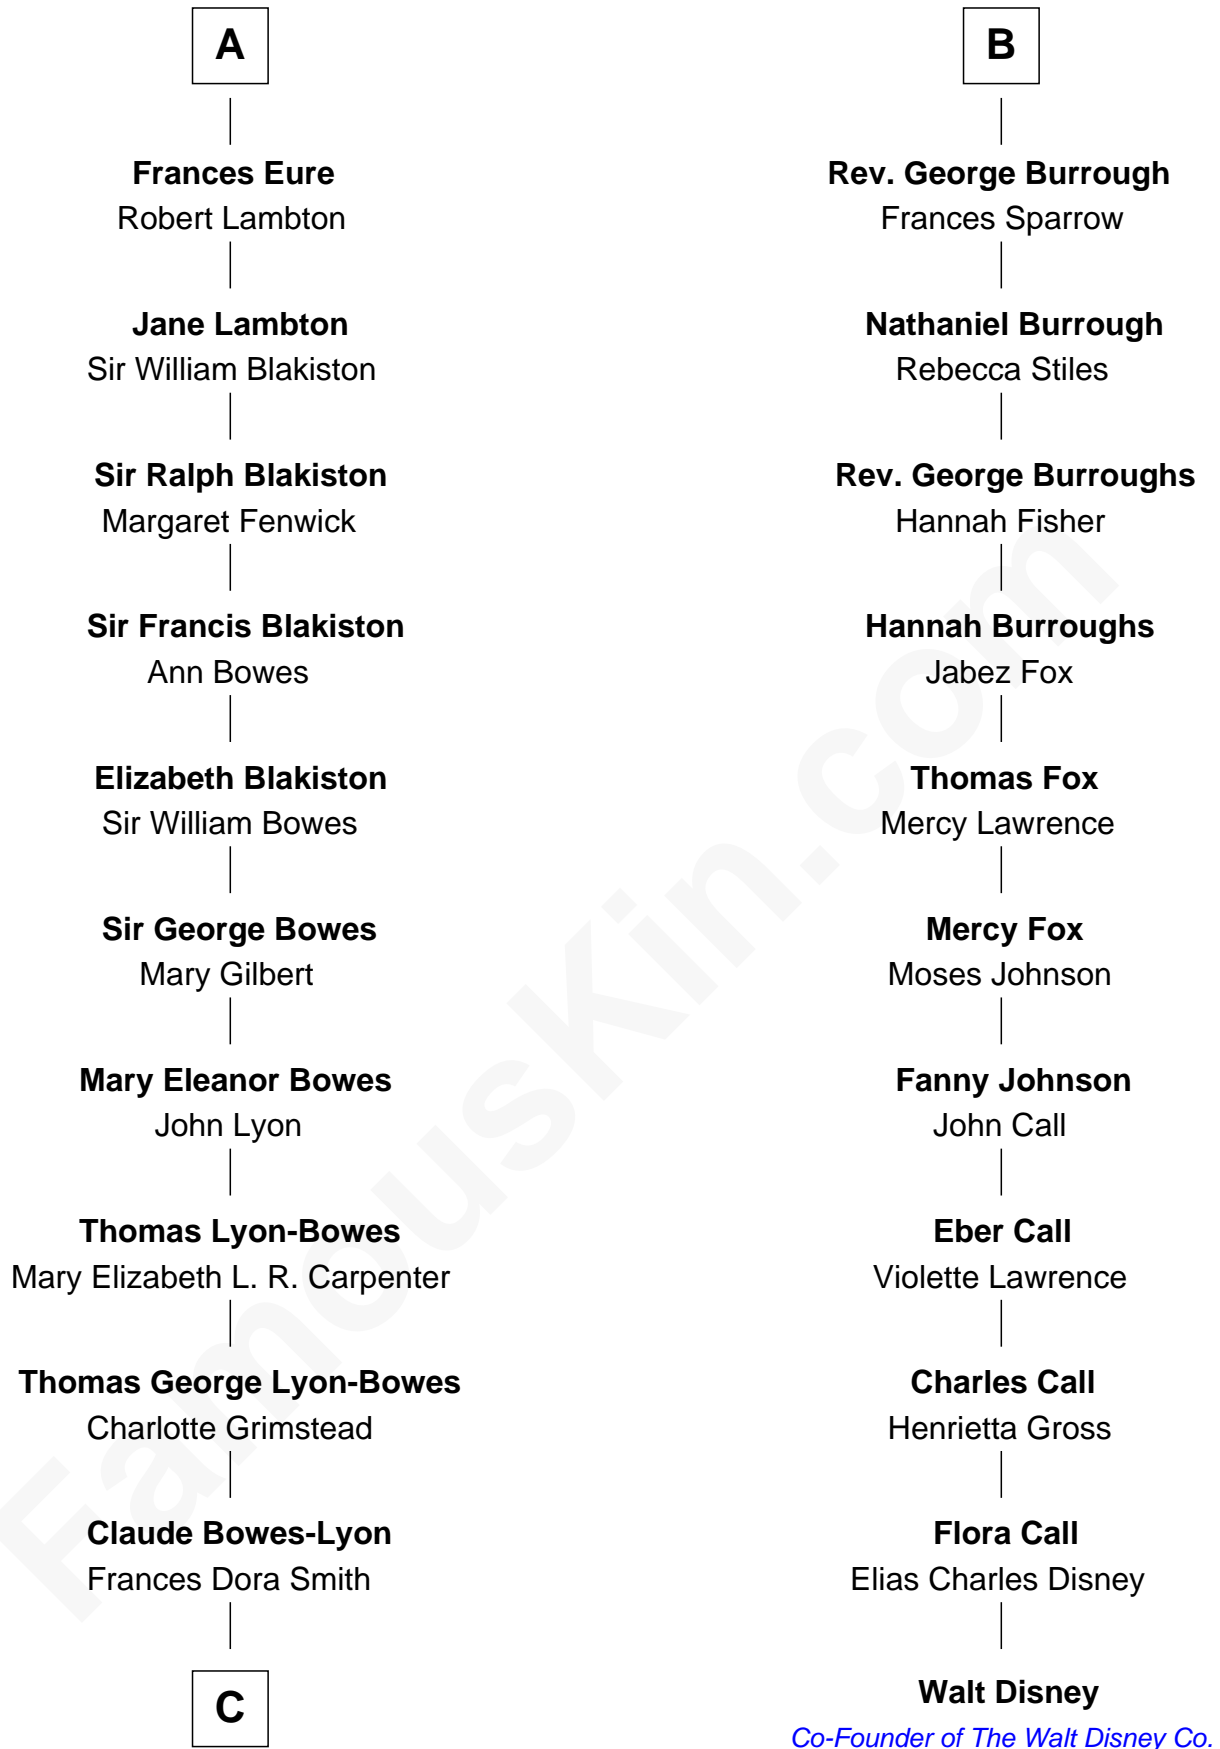

FamousKin.com Relationship Chart of

Queen Elizabeth II

Queen of the United Kingdom

17th cousin 2 times removed of

Walt Disney

Co-Founder of The Walt Disney Company

Sir Michael de la Pole

Katherine Wingfield

Michael de la Pole
Katherine de Stafford

Isabel de la Pole
Thomas Morley

Anne Morley
Sir John Hastings

Sir Hugh Hastings
Anne Gascoigne

Muriel Hastings
Sir Ralph Eure

Sir William Eure
Elizabeth Willoughby

Sir Ralph Eure
Margery Bowes

A

Sir Thomas de la Pole
Anne Cheney

Katherine de la Pole
Sir Miles Stapleton

Elizabeth Stapleton
Sir William Calthorpe

Anne Calthorpe
Sir Robert Drury

Anne Drury
George Waldegrave

Phyllis Waldegrave
Thomas Higham

Bridget Higham
Thomas Burrough

B

C

Claude George Bowes-Lyon
Cecilia Nina Cavendish-Bentinck

Elizabeth Bowes-Lyon
George VI, King of the United Kingdom

Queen Elizabeth II
Queen of the United Kingdom

FamousKin.com