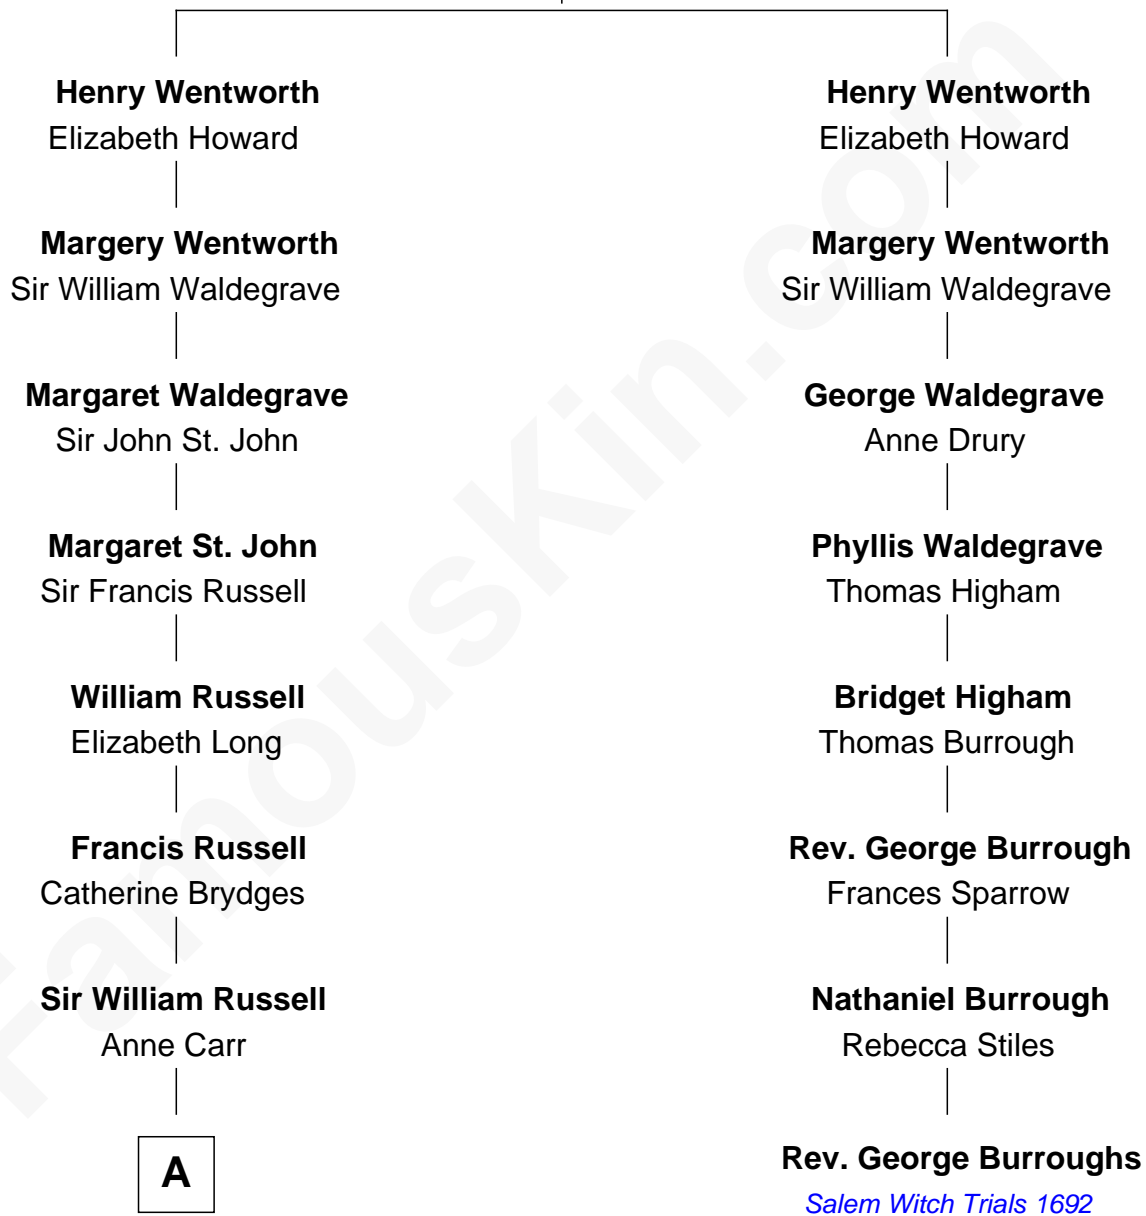

FamousKin.com

Relationship Chart of

Queen Elizabeth II

Queen of the United Kingdom

7th cousin 9 times removed of

Rev. George Burroughs

Executed for Witchcraft, Salem 1692

Sir Roger Wentworth

Margery Despencer

A

William Russell
Rachel Wriothesley

Rachel Russell
Sir William Cavendish

Sir William Cavendish
Catherine Hoskins

Sir William Cavendish
Charlotte Elizabeth Boyle

Dorothy Cavendish
William Henry Bentinck

Charles Augustus Cavendish-Bentinck
Anne Wellesley

Rev. Charles William Cavendish-Bentinck
Caroline Louisa Burnaby

Cecilia Nina Cavendish-Bentinck
Claude George Bowes-Lyon

Elizabeth Bowes-Lyon
George VI, King of the United Kingdom