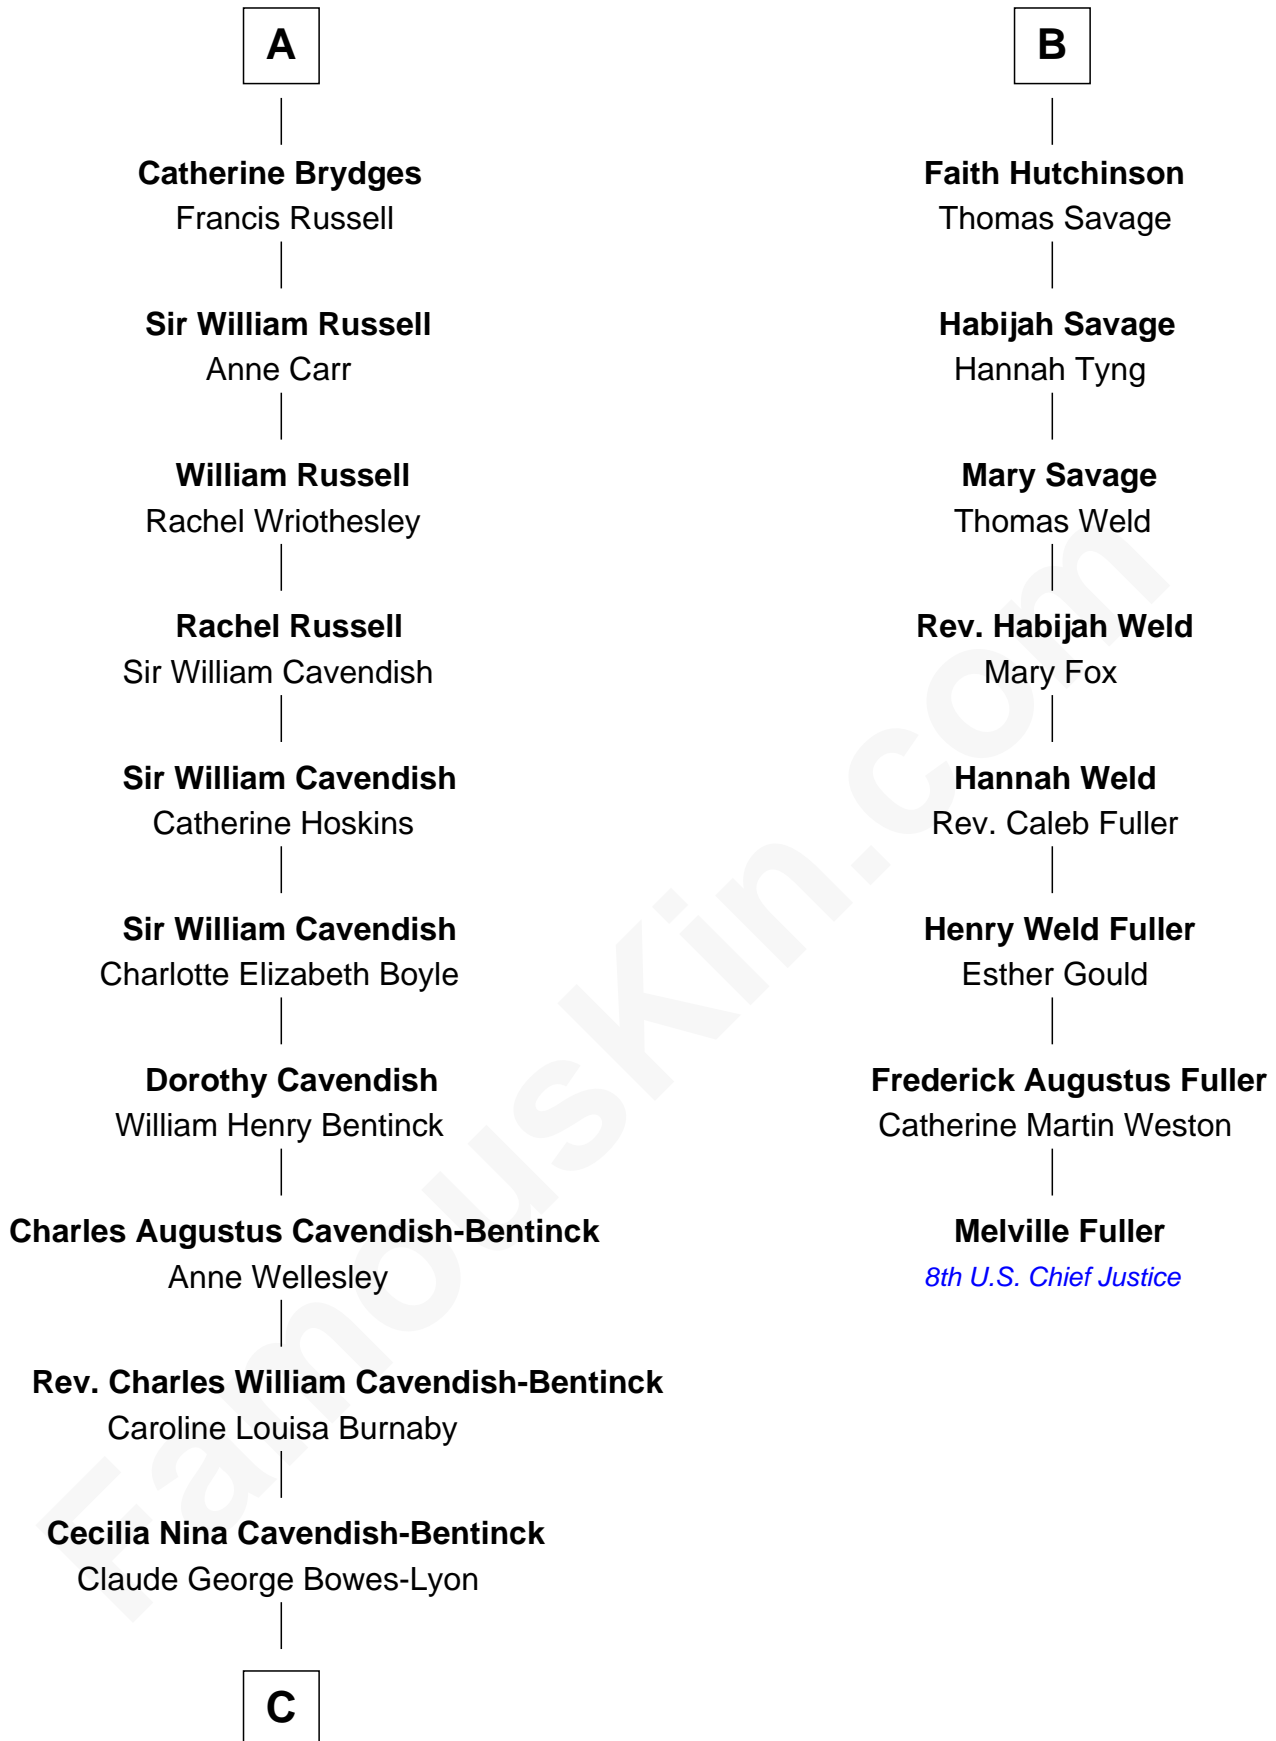

FamousKin.com

Relationship Chart of

Queen Elizabeth II

Queen of the United Kingdom

14th cousin 4 times removed of

Melville Fuller

8th Chief Justice of the U.S. Supreme Court

C

Elizabeth Bowes-Lyon

George VI, King of the United Kingdom

Queen Elizabeth II

Queen of the United Kingdom

FamousKin.com

Elizabeth II photo by [Eric Draper](#)