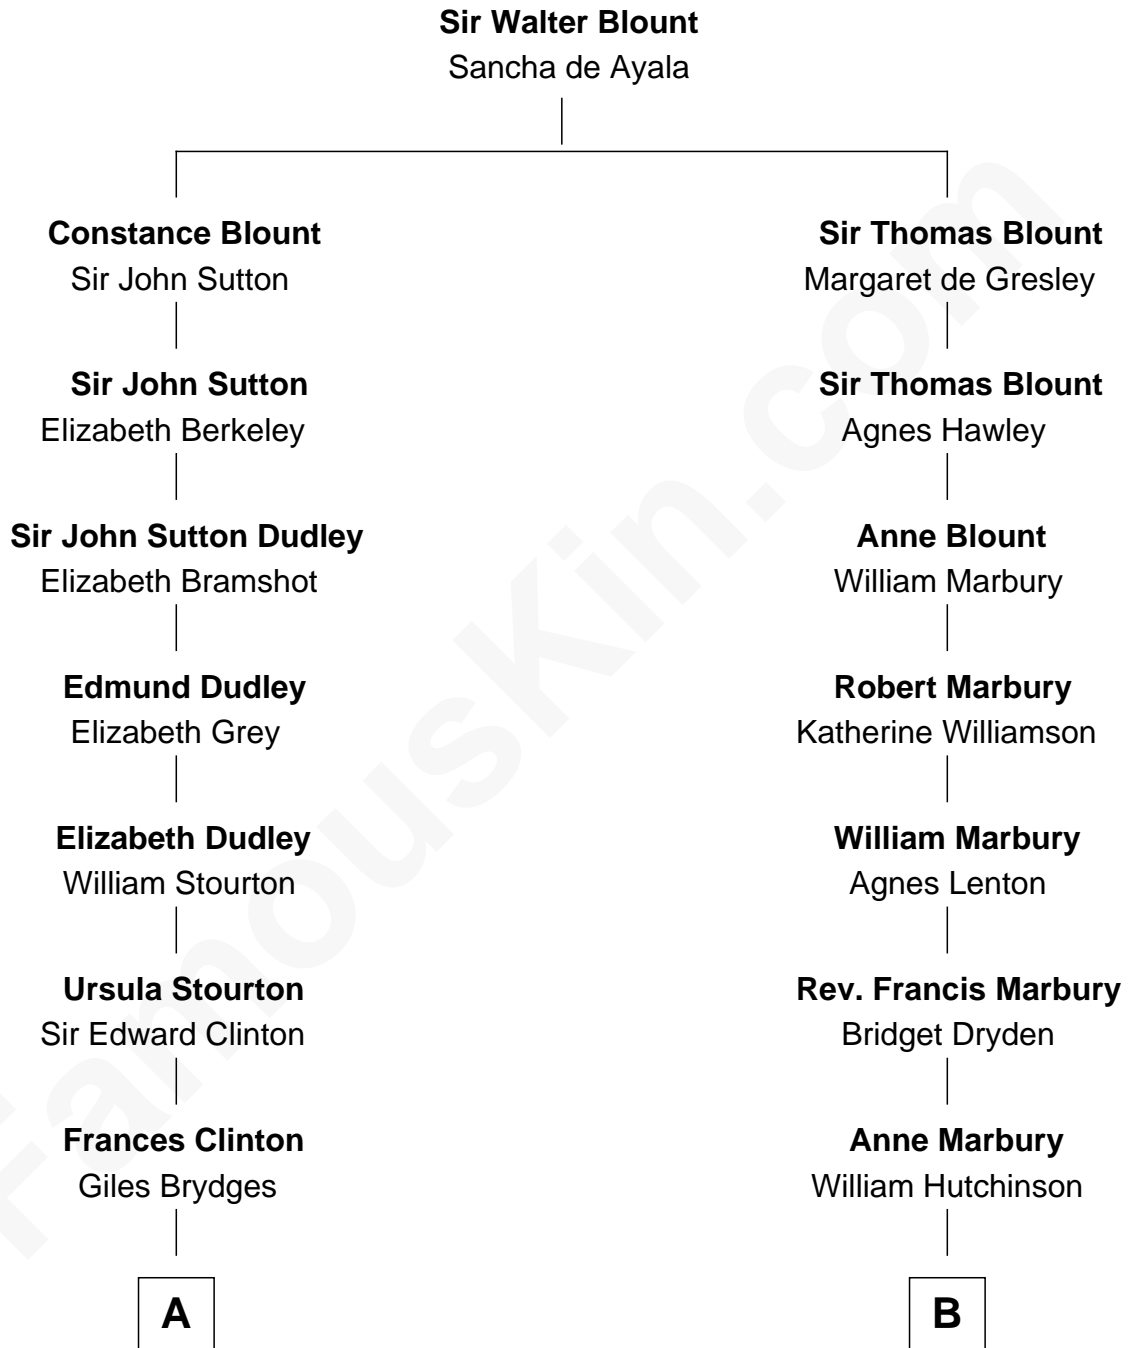

FamousKin.com

Relationship Chart of

Queen Elizabeth II

Queen of the United Kingdom

14th cousin 4 times removed of

Melville Fuller

8th Chief Justice of the U.S. Supreme Court

C

Elizabeth Bowes-Lyon

George VI, King of the United Kingdom

Queen Elizabeth II

Queen of the United Kingdom

FamousKin.com

Elizabeth II photo by [Eric Draper](#)