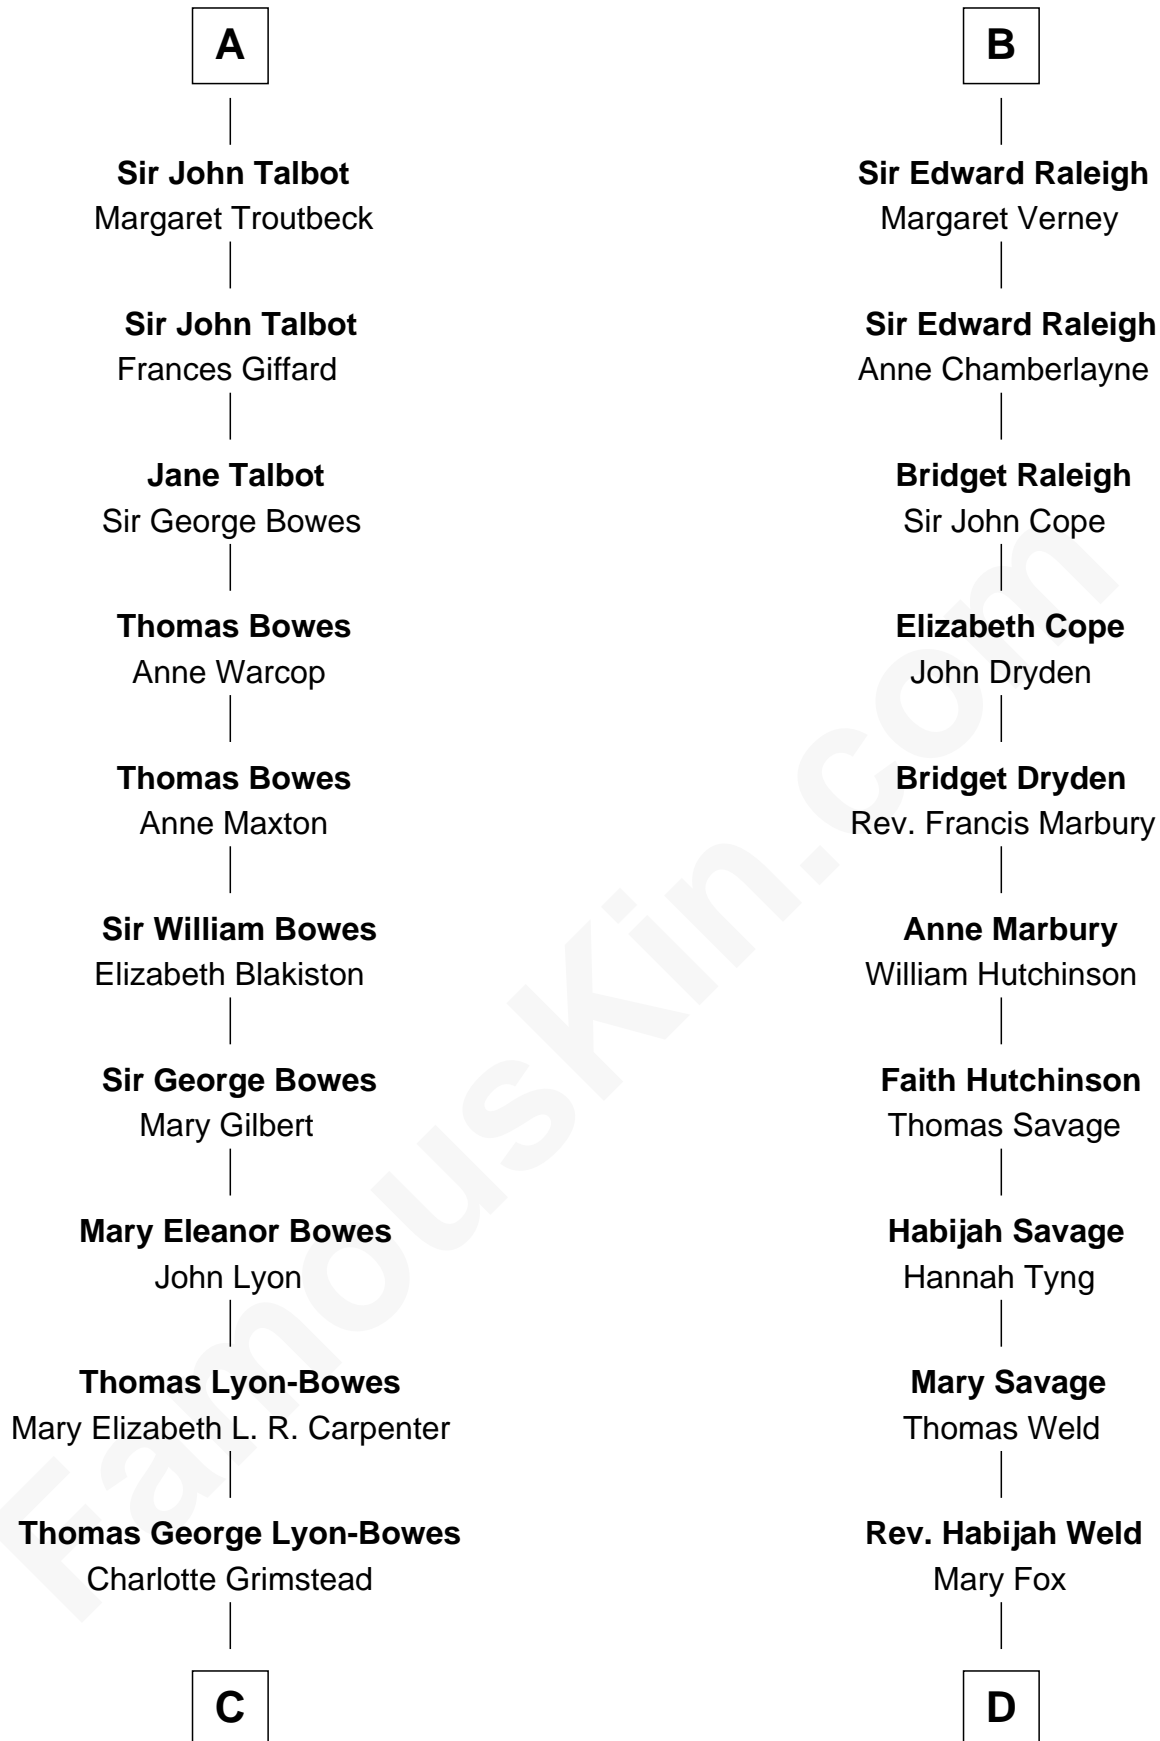

FamousKin.com Relationship Chart of

Queen Elizabeth II

Queen of the United Kingdom

20th cousin of

Melville Fuller

8th Chief Justice of the U.S. Supreme Court

C

Claude Bowes-Lyon
Frances Dora Smith

Claude George Bowes-Lyon
Cecilia Nina Cavendish-Bentinck

Elizabeth Bowes-Lyon
George VI, King of the United Kingdom

Queen Elizabeth II
Queen of the United Kingdom

D

Hannah Weld
Rev. Caleb Fuller

Henry Weld Fuller
Esther Gould

Frederick Augustus Fuller
Catherine Martin Weston

Melville Fuller
8th U.S. Chief Justice