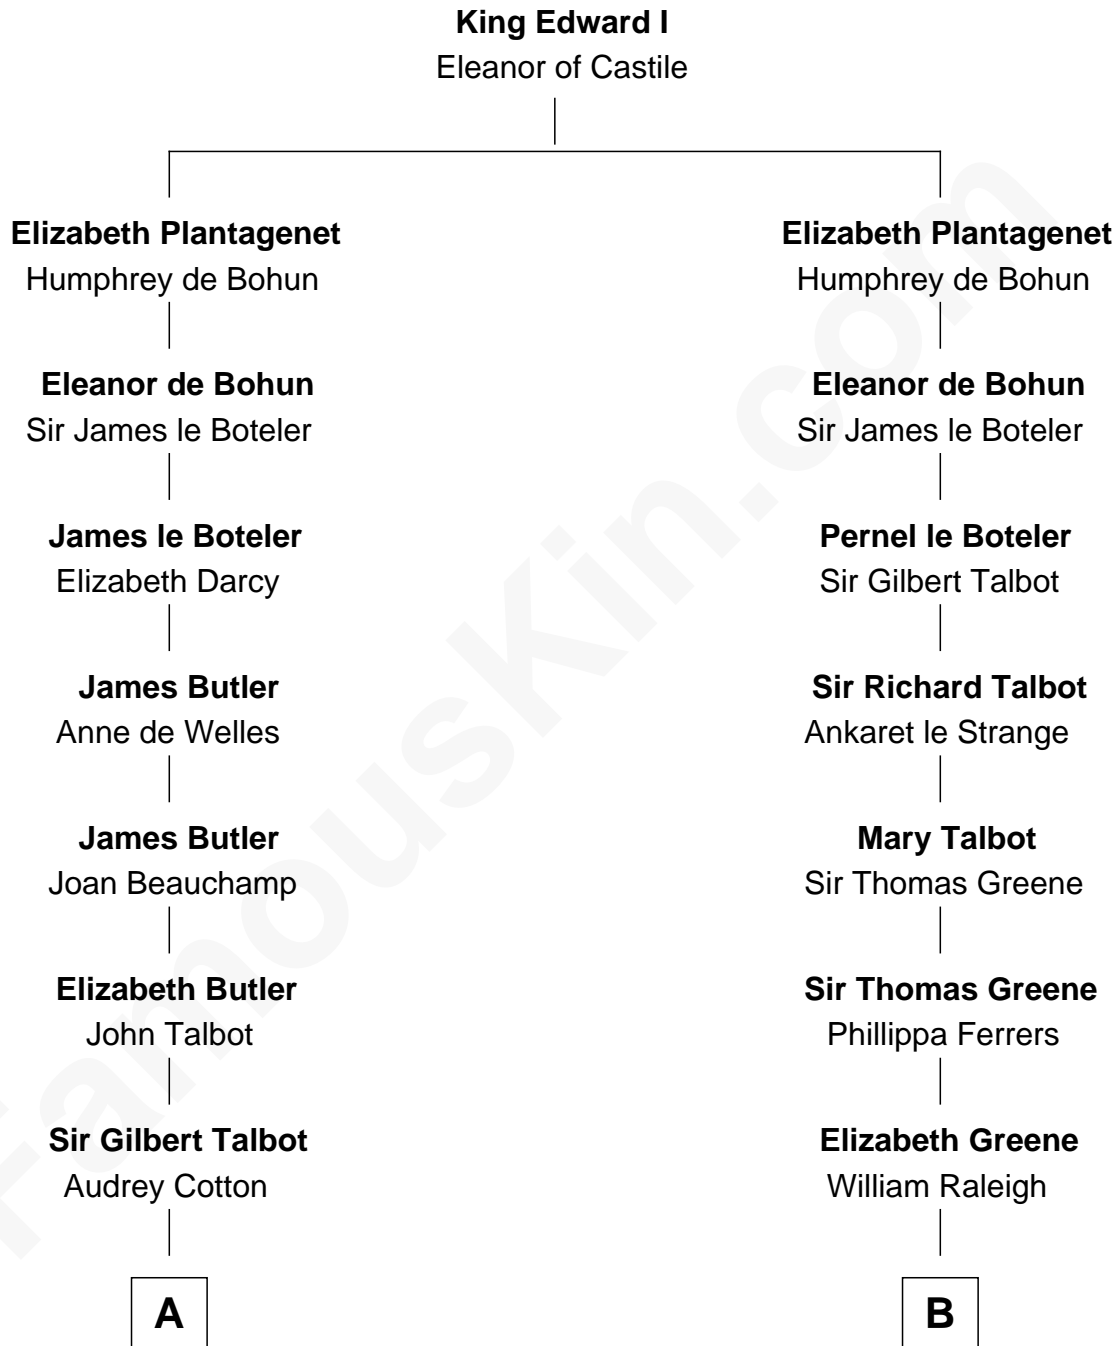

FamousKin.com Relationship Chart of

Queen Elizabeth II

Queen of the United Kingdom

20th cousin of

Melville Fuller

8th Chief Justice of the U.S. Supreme Court

C

Claude Bowes-Lyon
Frances Dora Smith

Claude George Bowes-Lyon
Cecilia Nina Cavendish-Bentinck

Elizabeth Bowes-Lyon
George VI, King of the United Kingdom

Queen Elizabeth II
Queen of the United Kingdom

D

Hannah Weld
Rev. Caleb Fuller

Henry Weld Fuller
Esther Gould

Frederick Augustus Fuller
Catherine Martin Weston

Melville Fuller
8th U.S. Chief Justice