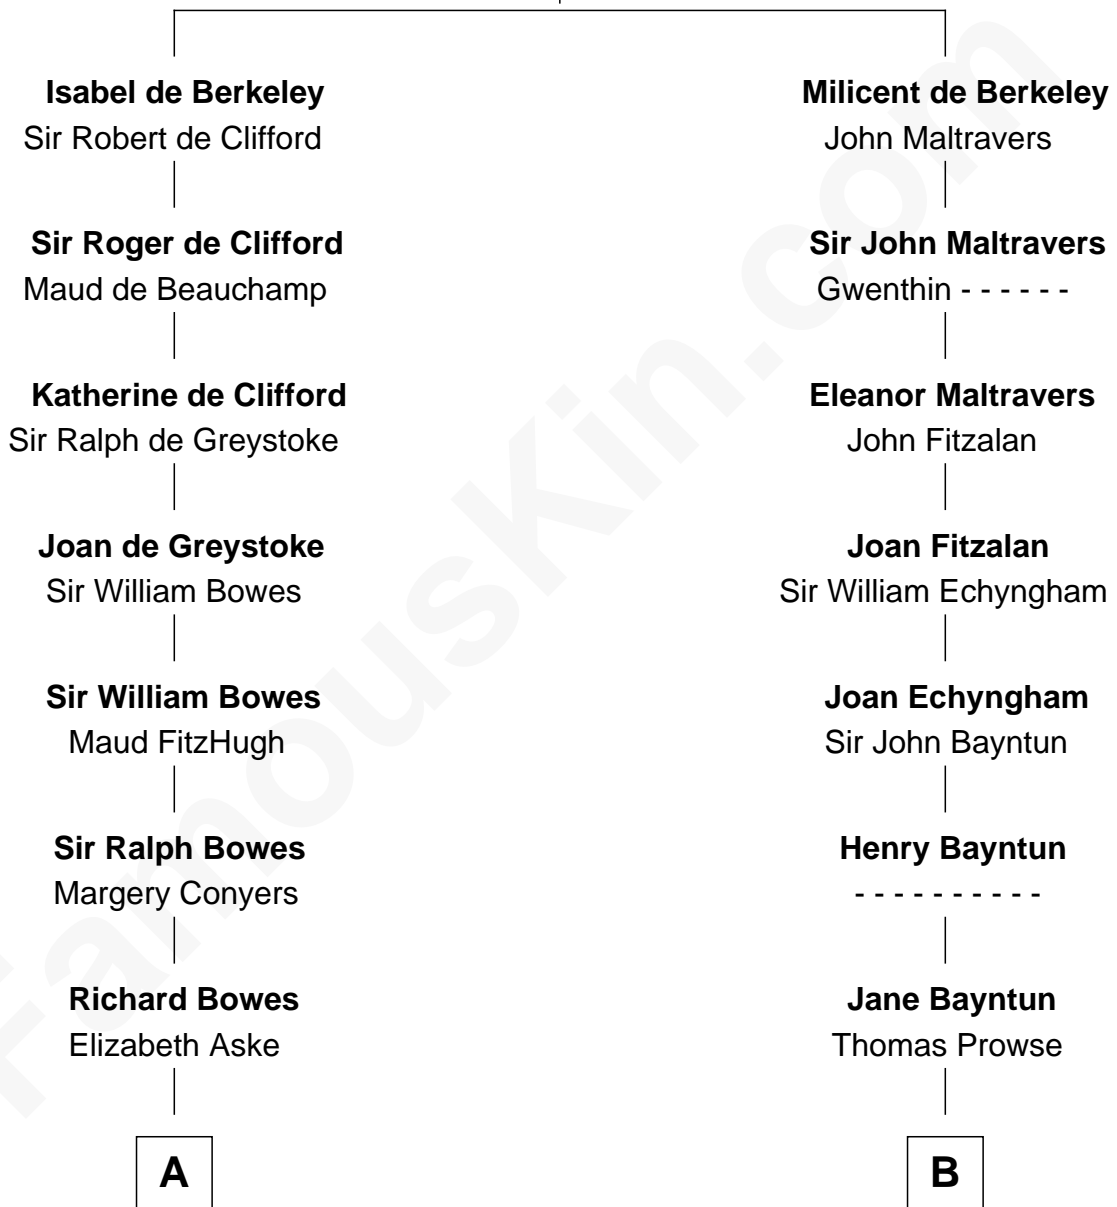

FamousKin.com

Relationship Chart of

Queen Elizabeth II

Queen of the United Kingdom

17th cousin 1 time removed of

Melville Fuller

8th Chief Justice of the U.S. Supreme Court

Sir Maurice de Berkeley

Eve la Zouche

C

Elizabeth Bowes-Lyon

George VI, King of the United Kingdom

Queen Elizabeth II

Queen of the United Kingdom

FamousKin.com