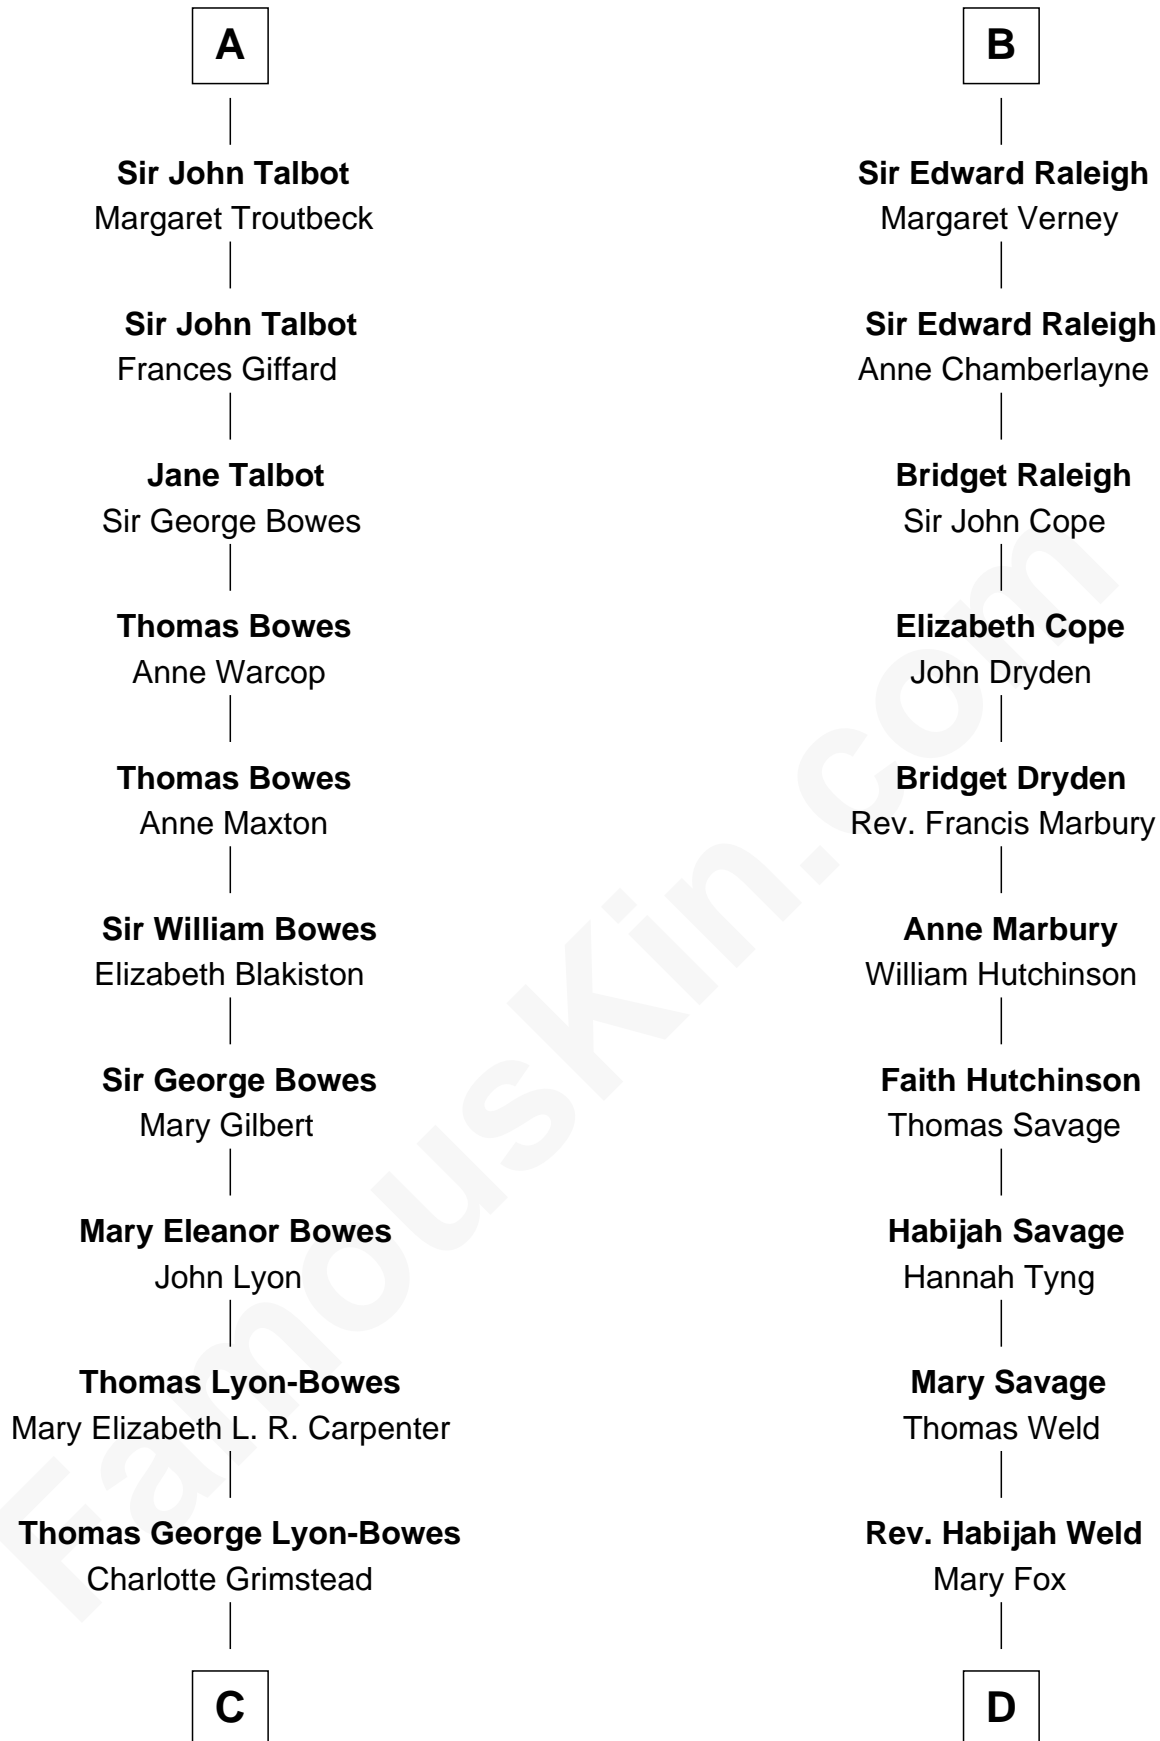

FamousKin.com Relationship Chart of

Queen Elizabeth II

Queen of the United Kingdom

20th cousin of

Melville Fuller

8th Chief Justice of the U.S. Supreme Court

Thebaud le Boteler

Joan FitzJohn

C

Claude Bowes-Lyon

Frances Dora Smith

Claude George Bowes-Lyon

Cecilia Nina Cavendish-Bentinck

Elizabeth Bowes-Lyon

George VI, King of the United Kingdom

Queen Elizabeth II

Queen of the United Kingdom

D

Hannah Weld

Rev. Caleb Fuller

Henry Weld Fuller

Esther Gould

Frederick Augustus Fuller

Catherine Martin Weston