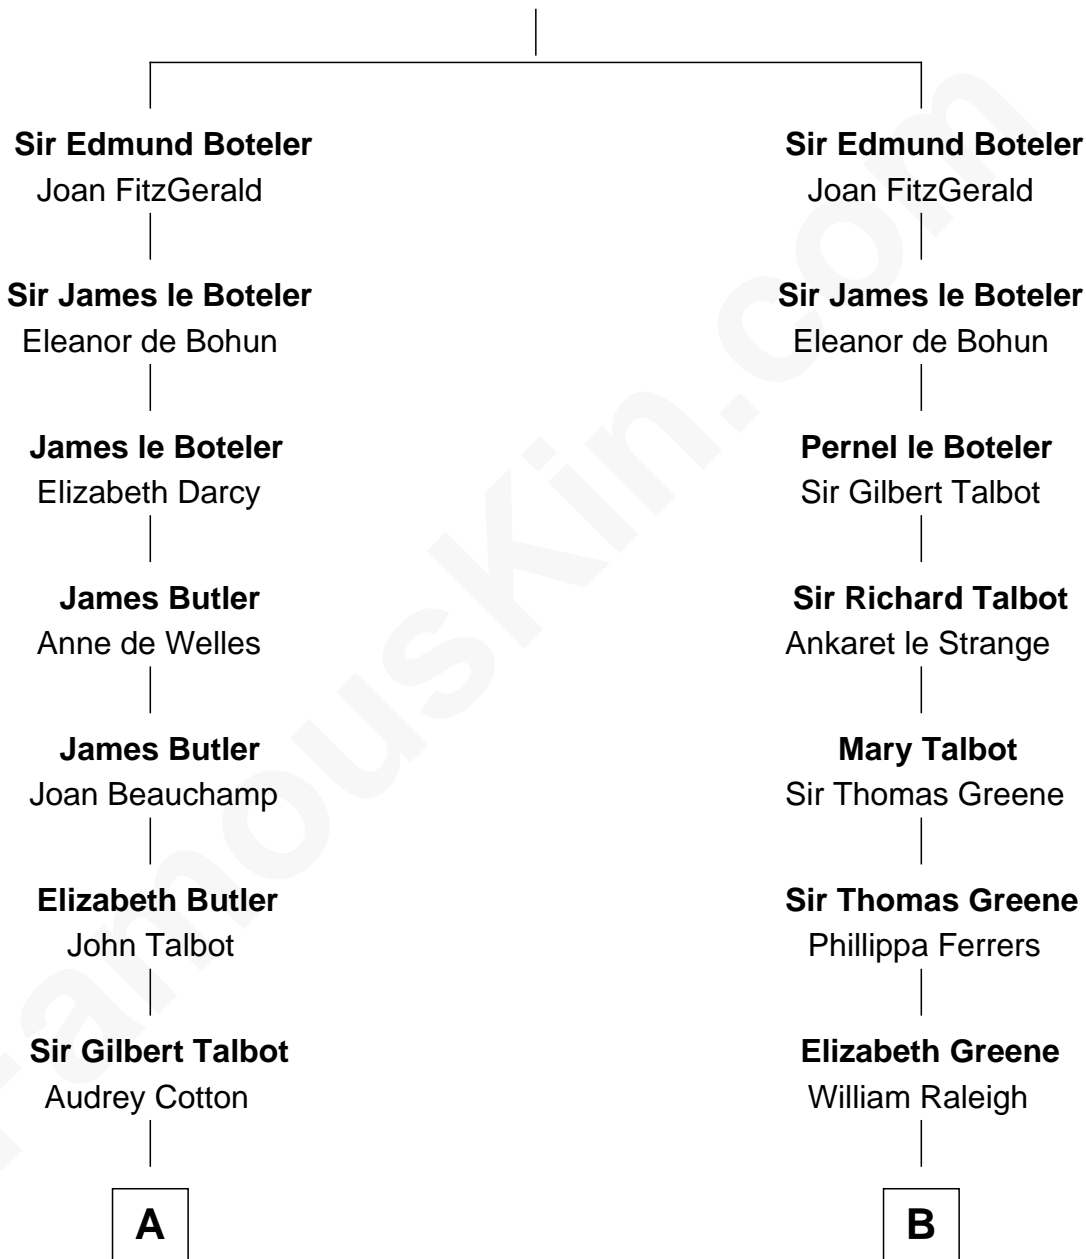

FamousKin.com Relationship Chart of

Queen Elizabeth II

Queen of the United Kingdom

20th cousin of

Melville Fuller

8th Chief Justice of the U.S. Supreme Court

Thebaud le Boteler

Joan FitzJohn

C

Claude Bowes-Lyon

Frances Dora Smith

Claude George Bowes-Lyon

Cecilia Nina Cavendish-Bentinck

Elizabeth Bowes-Lyon

George VI, King of the United Kingdom

Queen Elizabeth II

Queen of the United Kingdom

D

Hannah Weld

Rev. Caleb Fuller

Henry Weld Fuller

Esther Gould

Frederick Augustus Fuller

Catherine Martin Weston