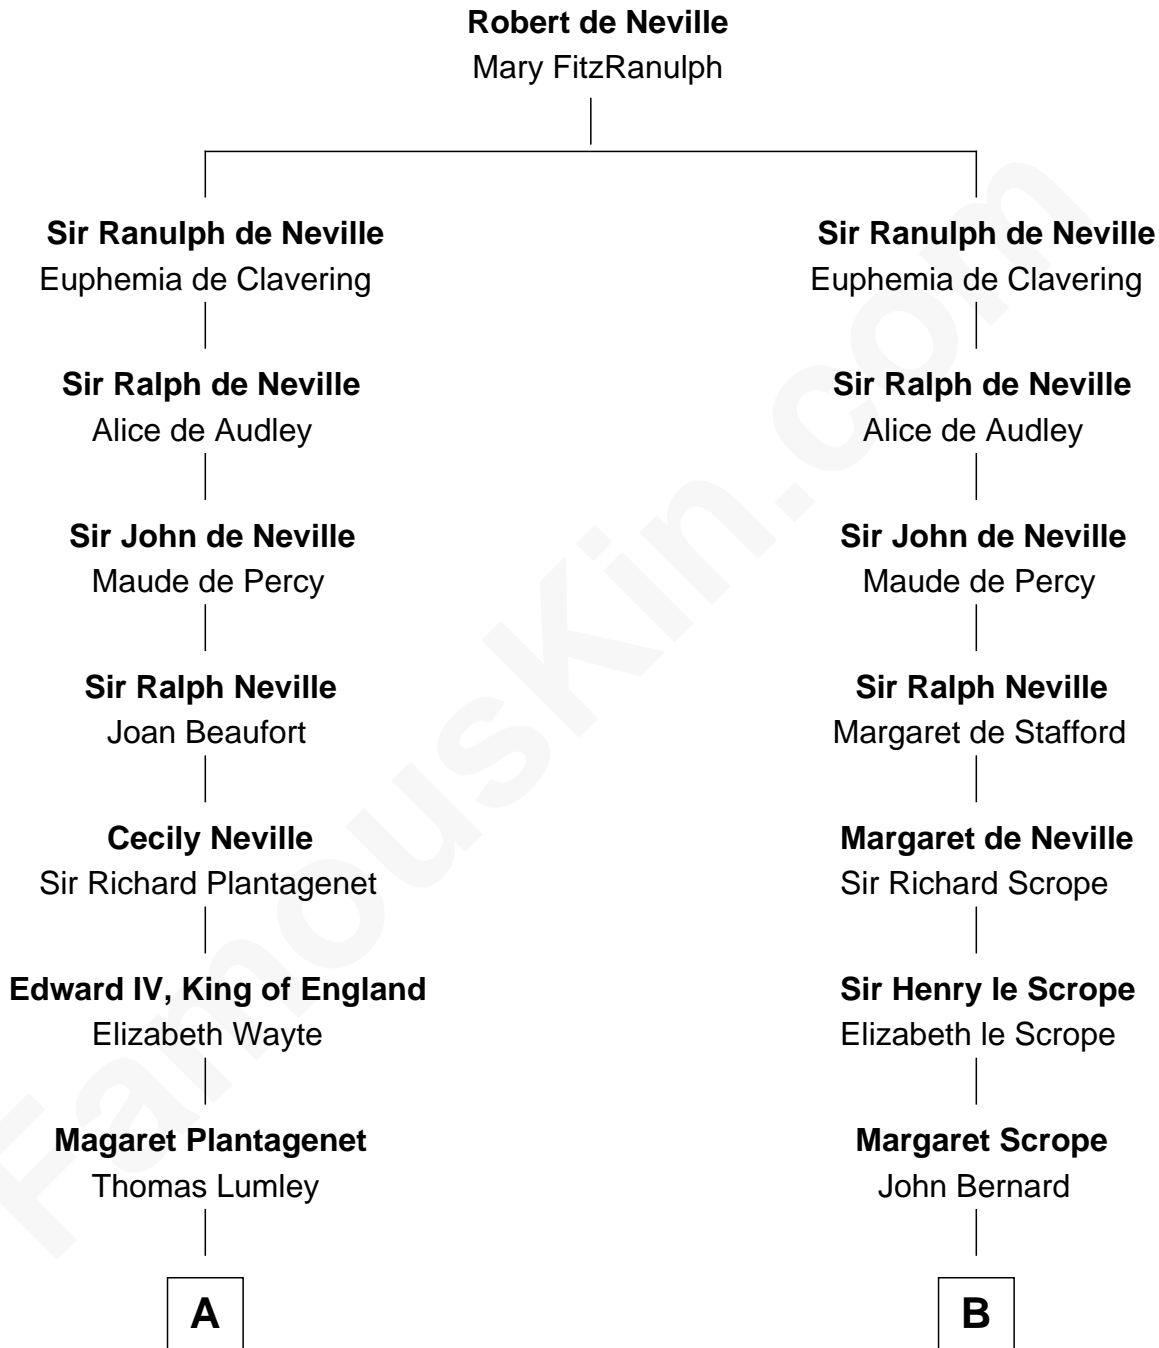

## Relationship Chart of

### Queen Elizabeth II

*Queen of the United Kingdom*

19th cousin 2 times removed of

**Edward Douglass White, Jr.**

*9th U.S. Supreme Court Chief Justice*

**C**

**Thomas George Lyon-Bowes**

Charlotte Grimstead