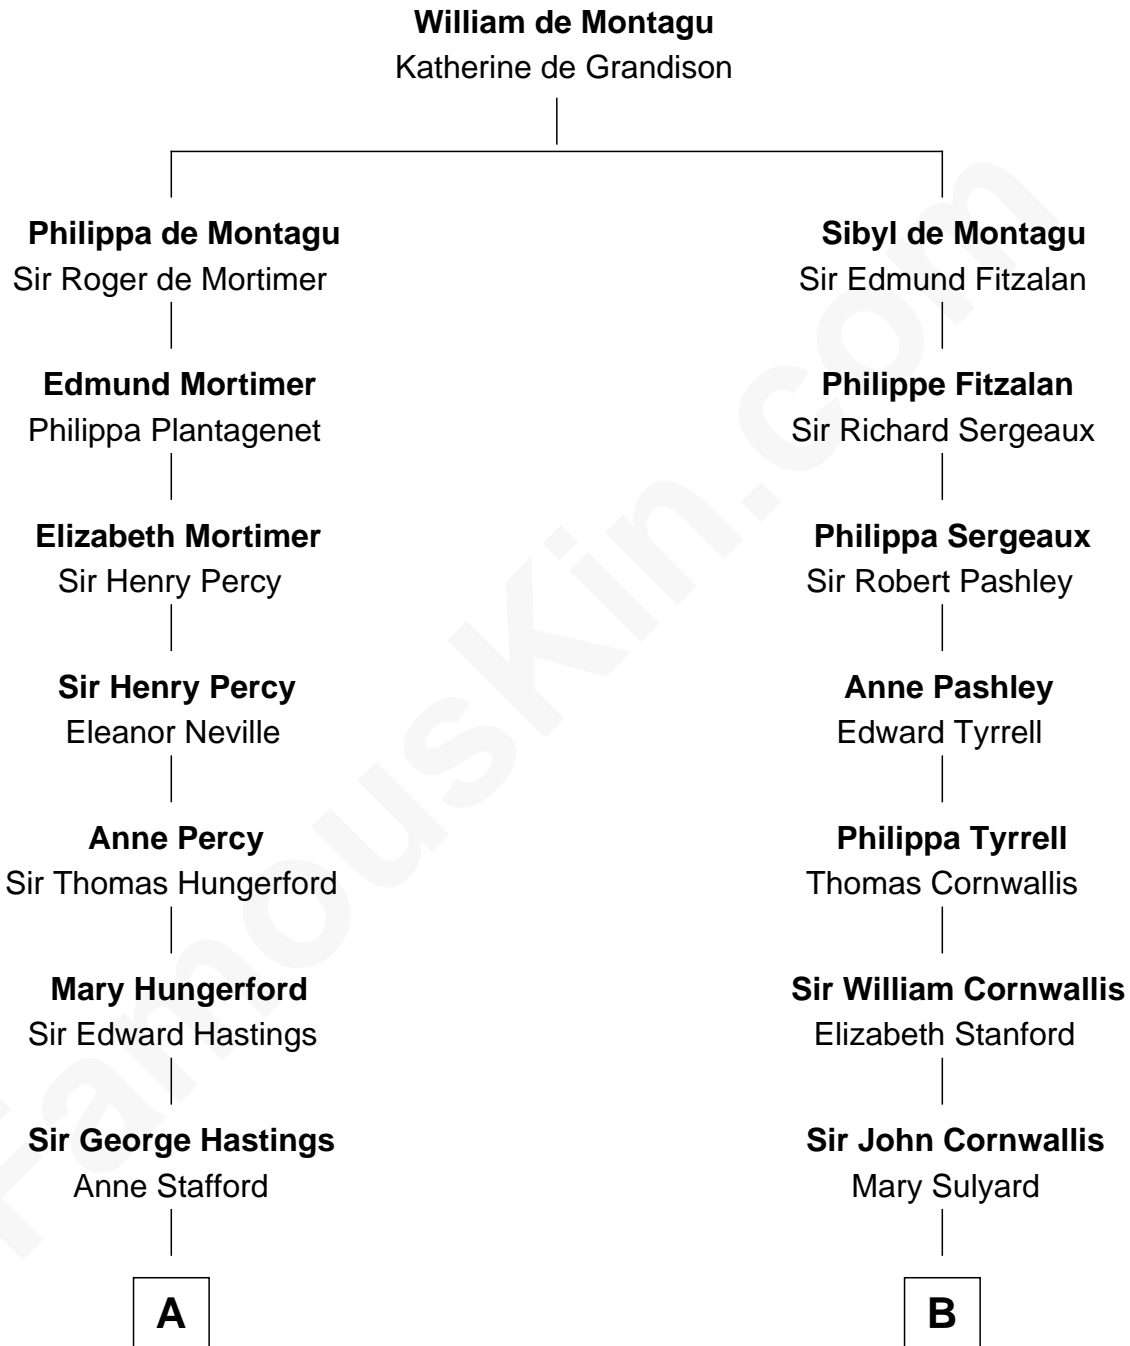

# FamousKin.com Relationship Chart of

**Queen Elizabeth II**

*Queen of the United Kingdom*

19th cousin 1 time removed of

**Ben Ames Williams**

*Novelist and Short Story Author*

**A**

**Dorothy Hastings**  
Sir Richard Devereux

**Elizabeth Devereux**  
John Vernon

**Elizabeth Vernon**  
Henry Wriothesley

**Thomas Wriothesley**  
Rachel Massüe de Ruvigny

**Rachel Wriothesley**  
William Russell

**Rachel Russell**  
Sir William Cavendish