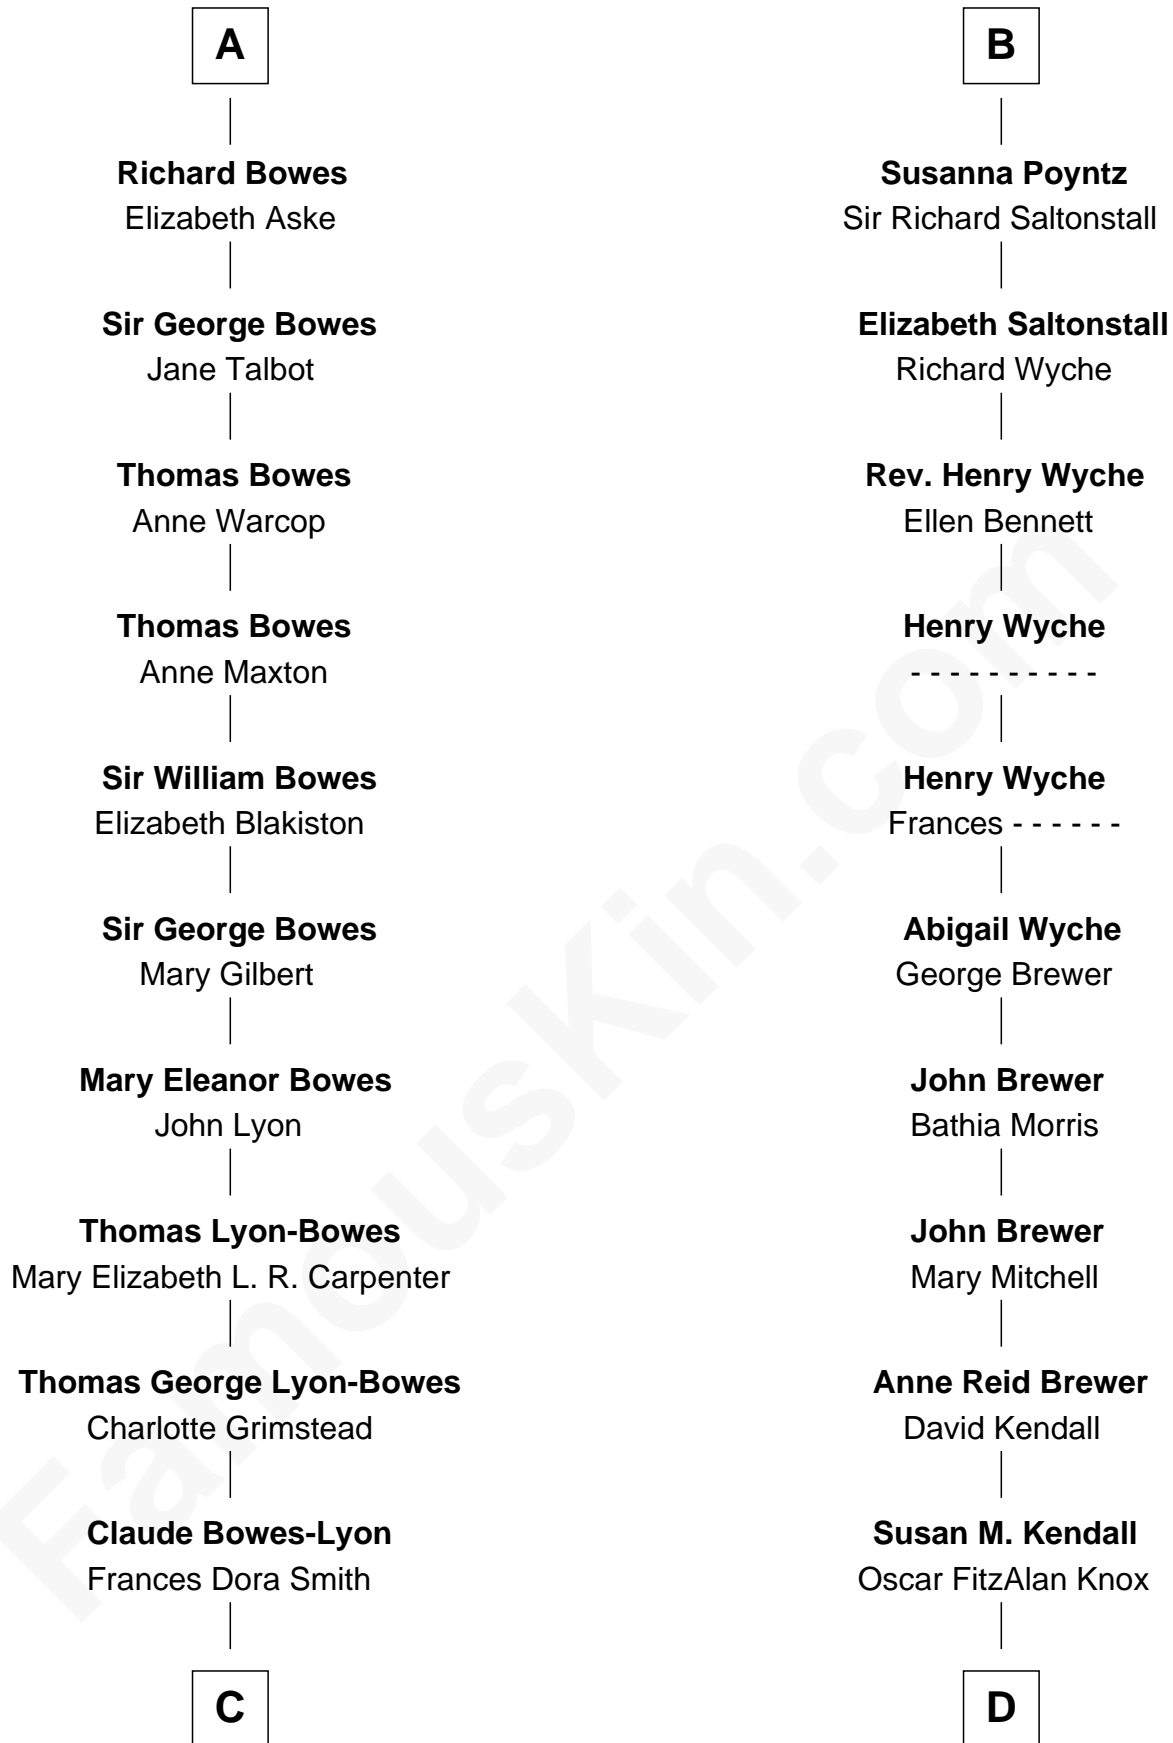

FamousKin.com

Relationship Chart of

Queen Elizabeth II

Queen of the United Kingdom

19th cousin 1 time removed of

Truman Capote

Author of In Cold Blood

Eudo la Zouche
Milicent de Cantilupe

C

Claude George Bowes-Lyon
Cecilia Nina Cavendish-Bentinck

Elizabeth Bowes-Lyon
George VI, King of the United Kingdom

Queen Elizabeth II
Queen of the United Kingdom

D

John Brewer Knox
Lula Margaret Dinkins