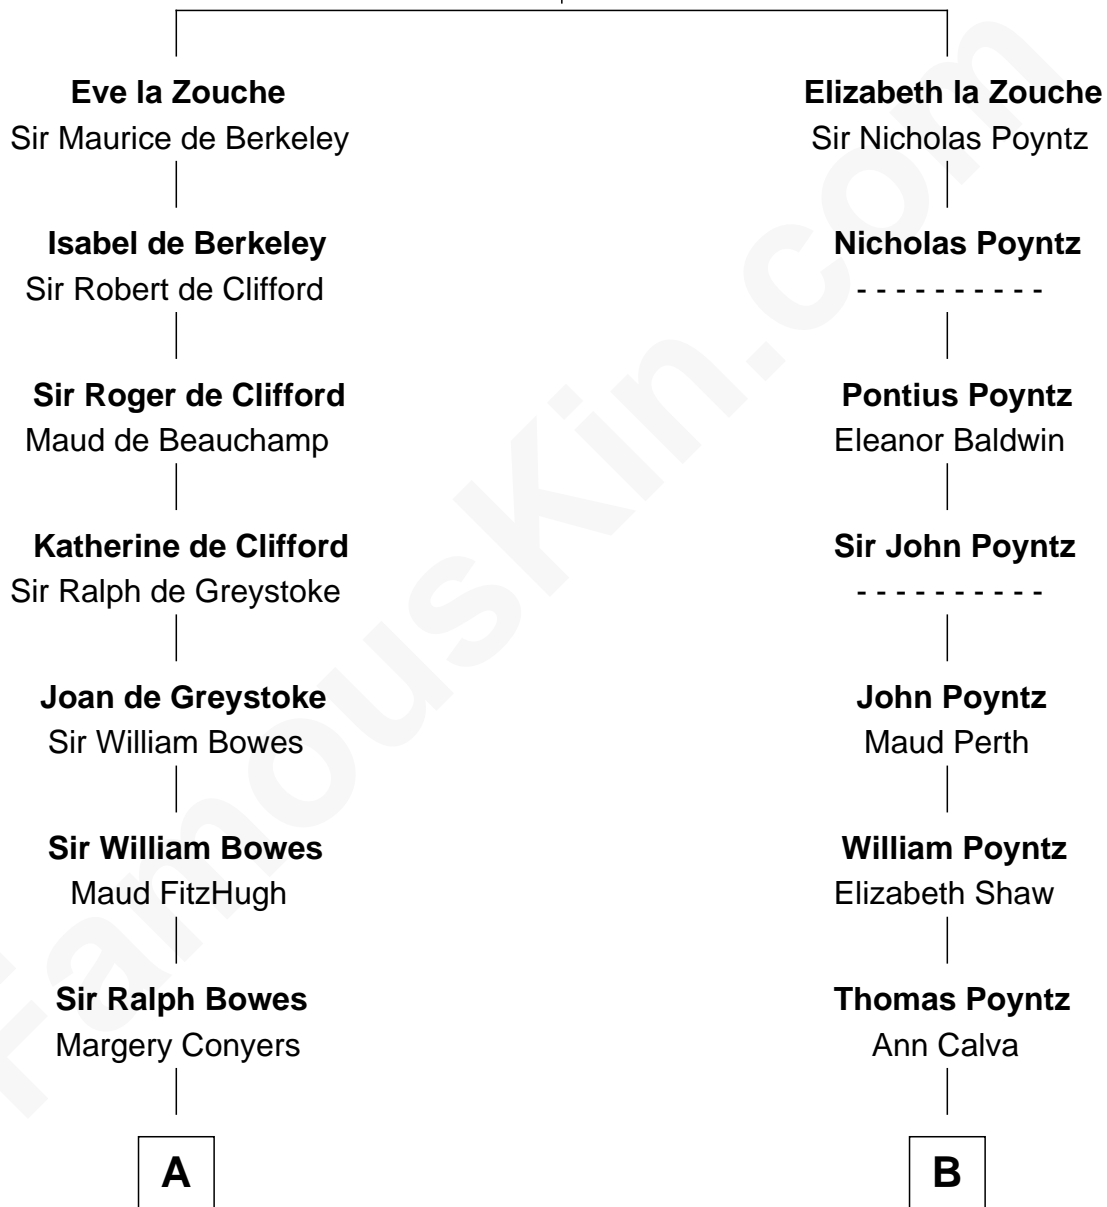

FamousKin.com

Relationship Chart of

Queen Elizabeth II

Queen of the United Kingdom

19th cousin 1 time removed of

Truman Capote

Author of In Cold Blood

Eudo la Zouche
Milicent de Cantilupe

C

Claude George Bowes-Lyon
Cecilia Nina Cavendish-Bentinck

Elizabeth Bowes-Lyon
George VI, King of the United Kingdom

Queen Elizabeth II
Queen of the United Kingdom

D

John Brewer Knox
Lula Margaret Dinkins