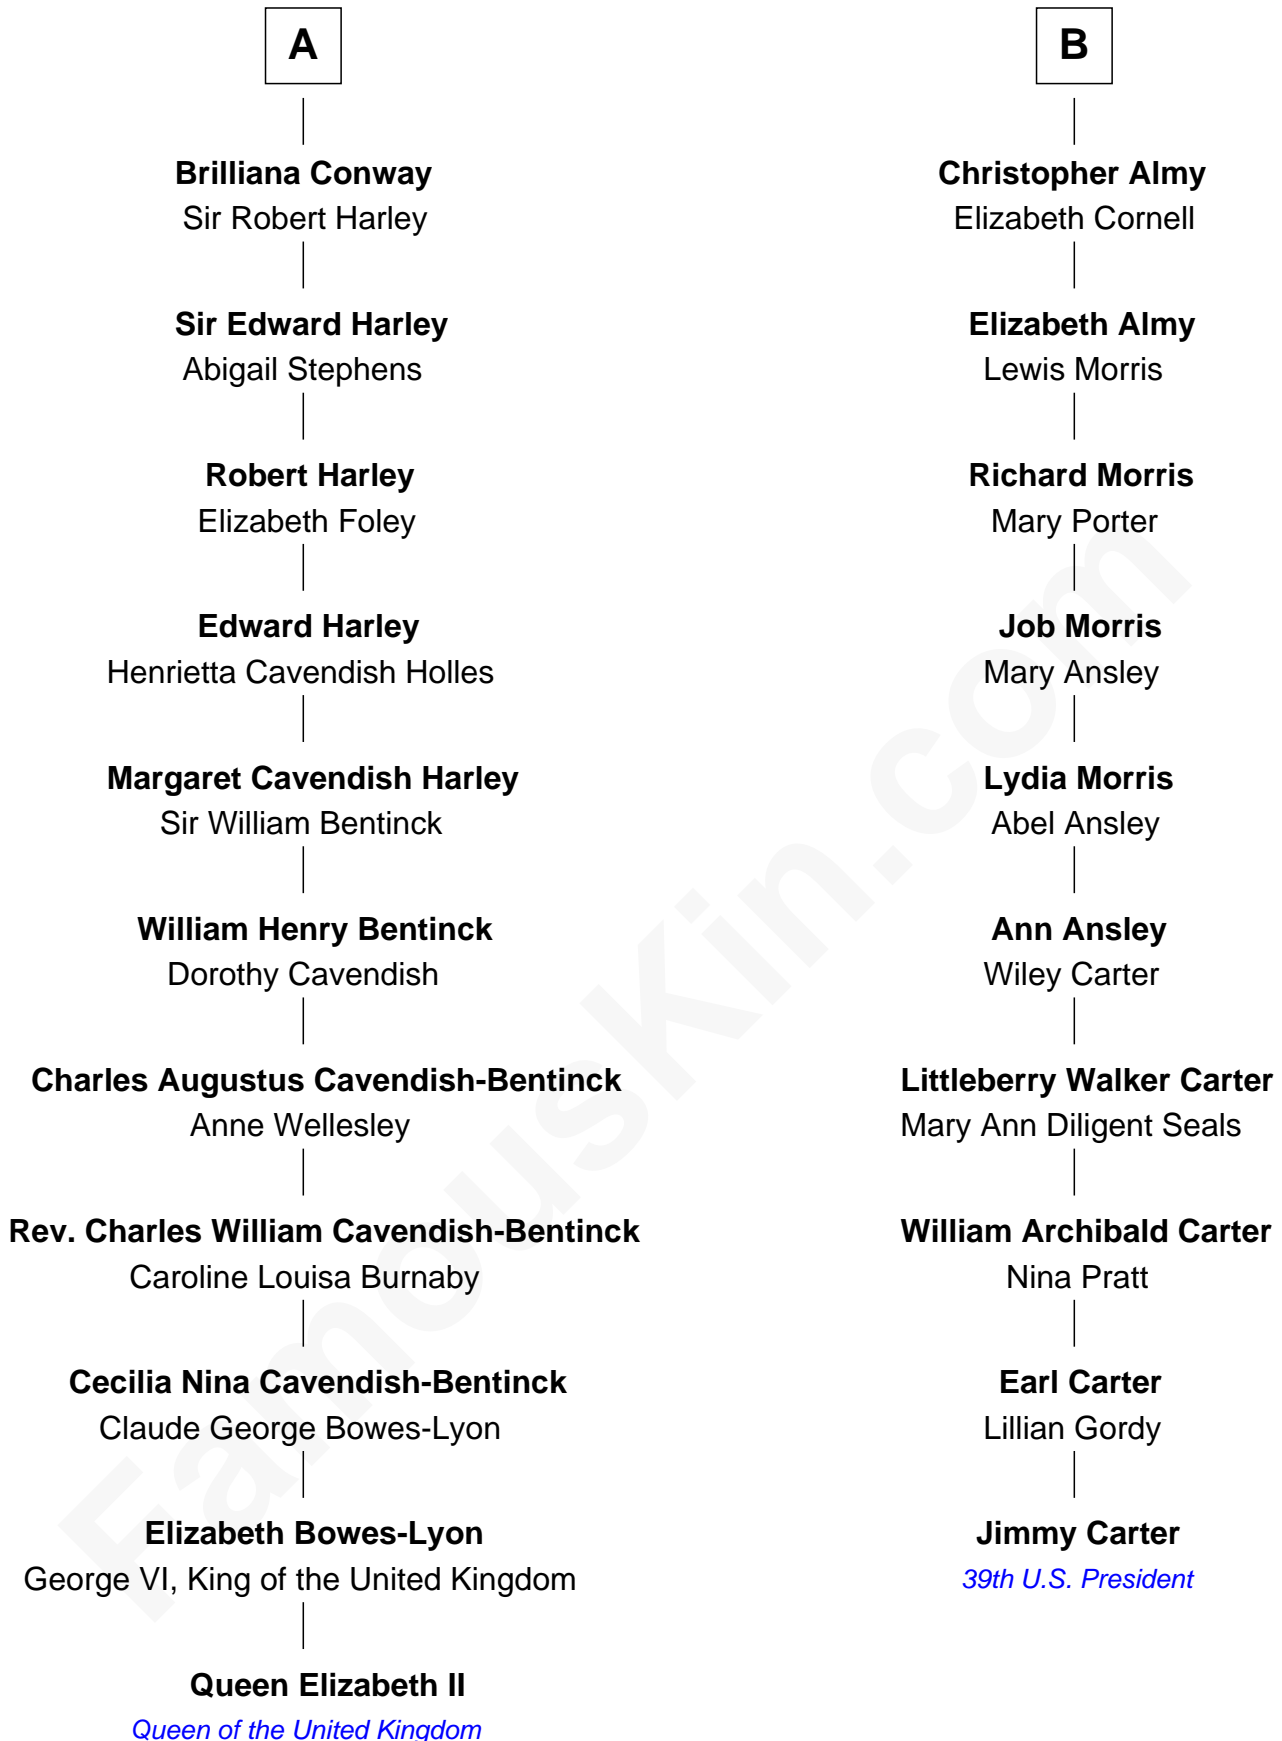

FamousKin.com Relationship Chart of

Queen Elizabeth II

Queen of the United Kingdom

16th cousin 1 time removed of

Jimmy Carter

39th U.S. President

Katherine Pabenham

Sir Thomas Aylesbury

Eleanor Aylesbury
Sir Humphrey Stafford

Humphrey Stafford
Katherine Fray

Anne Stafford
Sir Richard Neville

Margaret Neville
Edward Willoughby

Elizabeth Willoughby
Sir Fulk Greville

Eleanor Greville
Sir John Conway

Sir Edward Conway
Dorothy Tracy

A

Eleanor Aylesbury
Sir Humphrey Stafford

Humphrey Stafford
Katherine Fray

Sir Humphrey Stafford
Margaret Fogge

Sir Humphrey Stafford
Margaret Tame

Ellen Stafford
Thomas Barlow

Stafford Barlow

Audrey Barlow
William Almy

B

Elizabeth II photo by [Eric Draper](#)