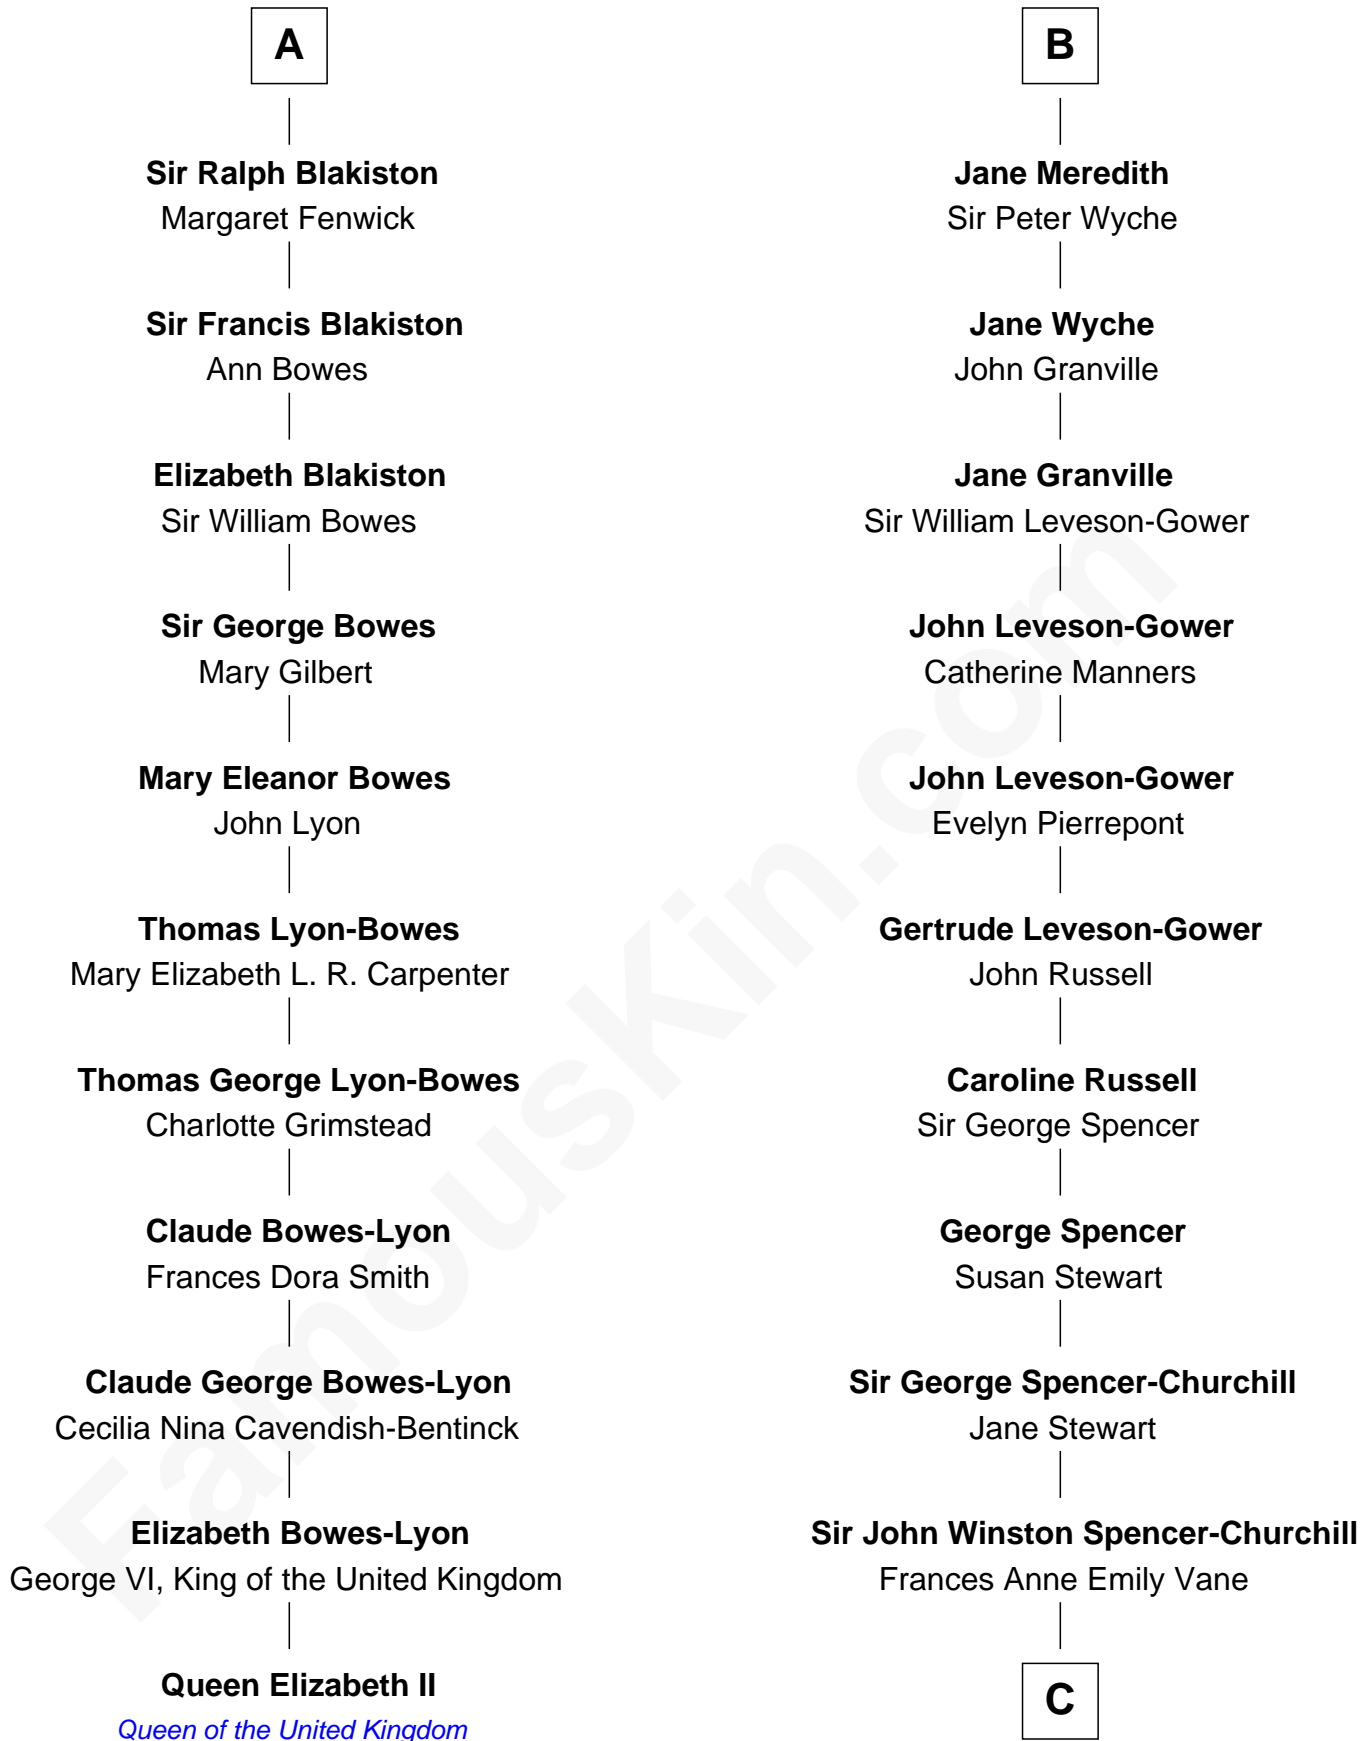

FamousKin.com

Relationship Chart of

Queen Elizabeth II

Queen of the United Kingdom

17th cousin 1 time removed of

Sir Winston Churchill

Prime Minister of the United Kingdom

C

Randolph Henry Spencer-Churchill

Jeanette Jerome

Sir Winston Churchill

Prime Minister of the United Kingdom

FamousKin.com